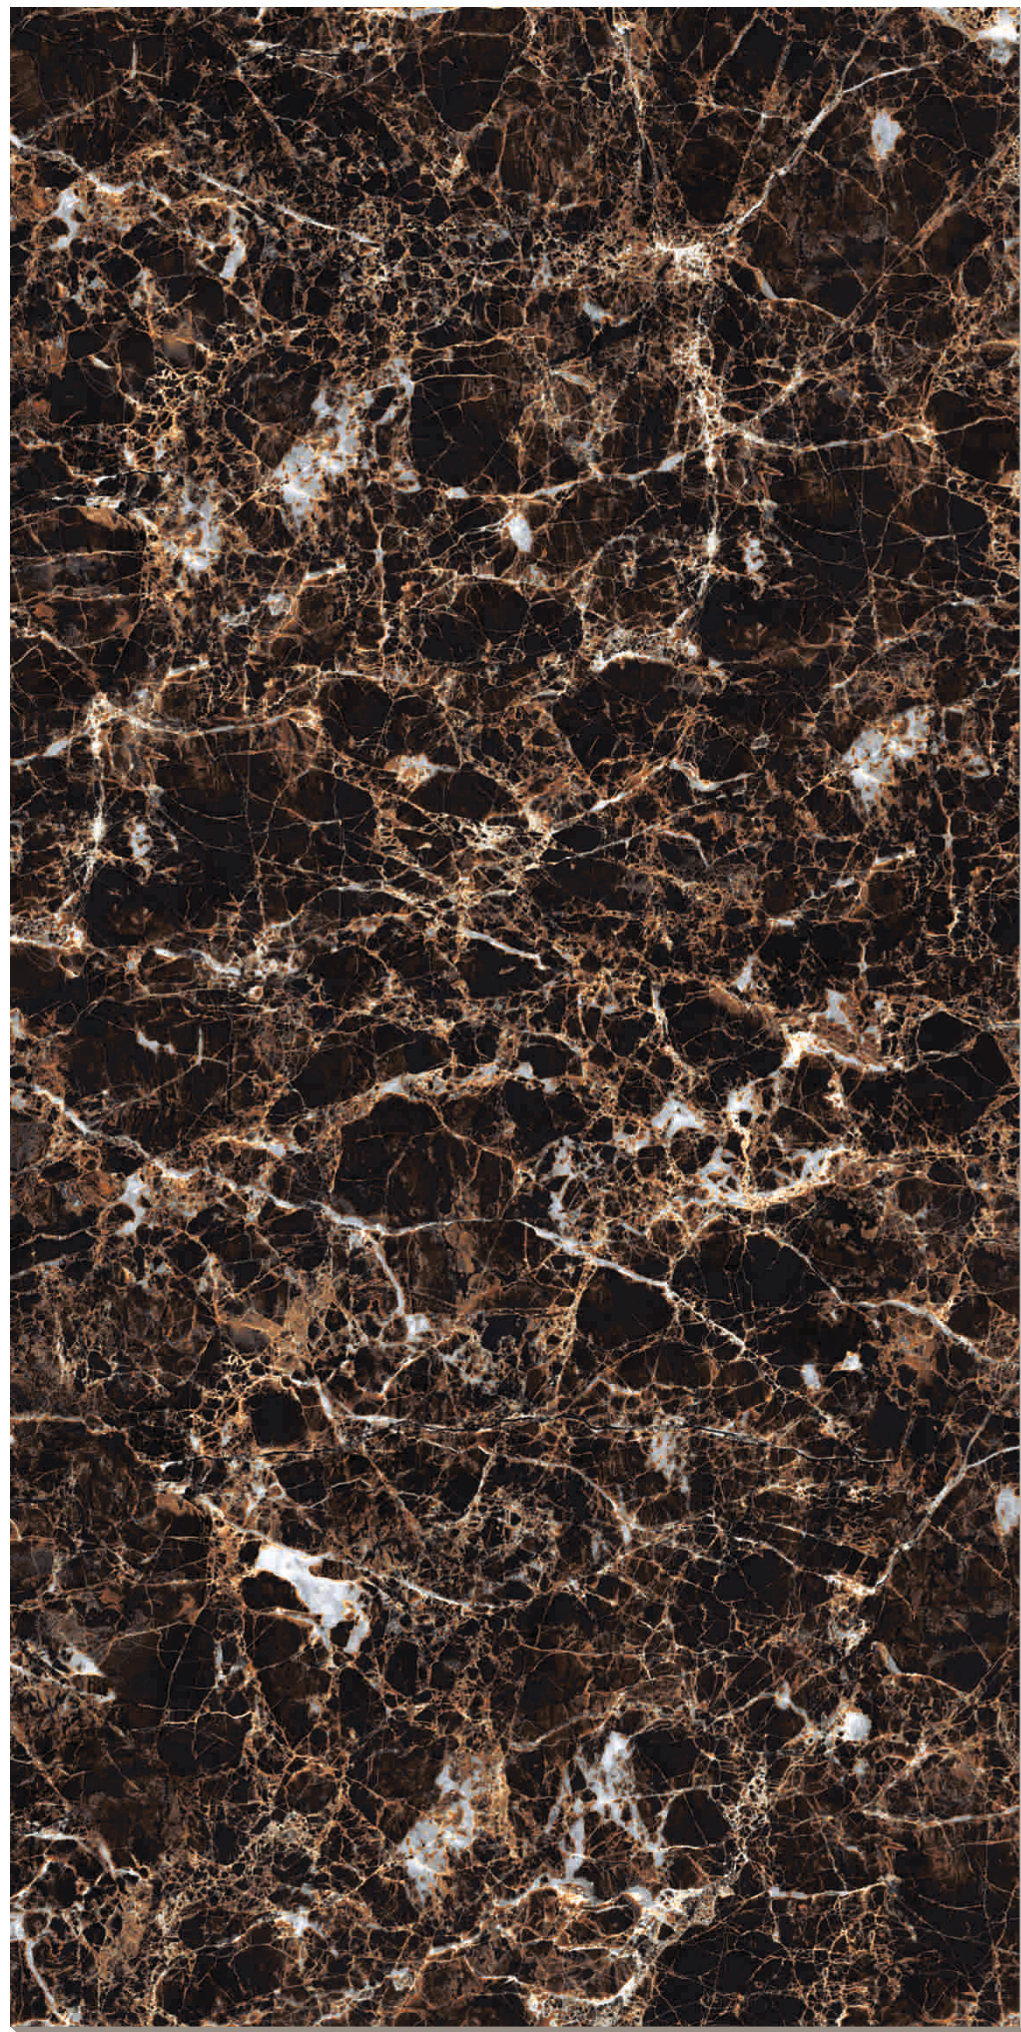

RANDOM 04

WINE BROWN

Size
60x120cm

Finish
High Gloss

Thickness
8.8mm

TOUCH FOR

NEW
COLLECTION