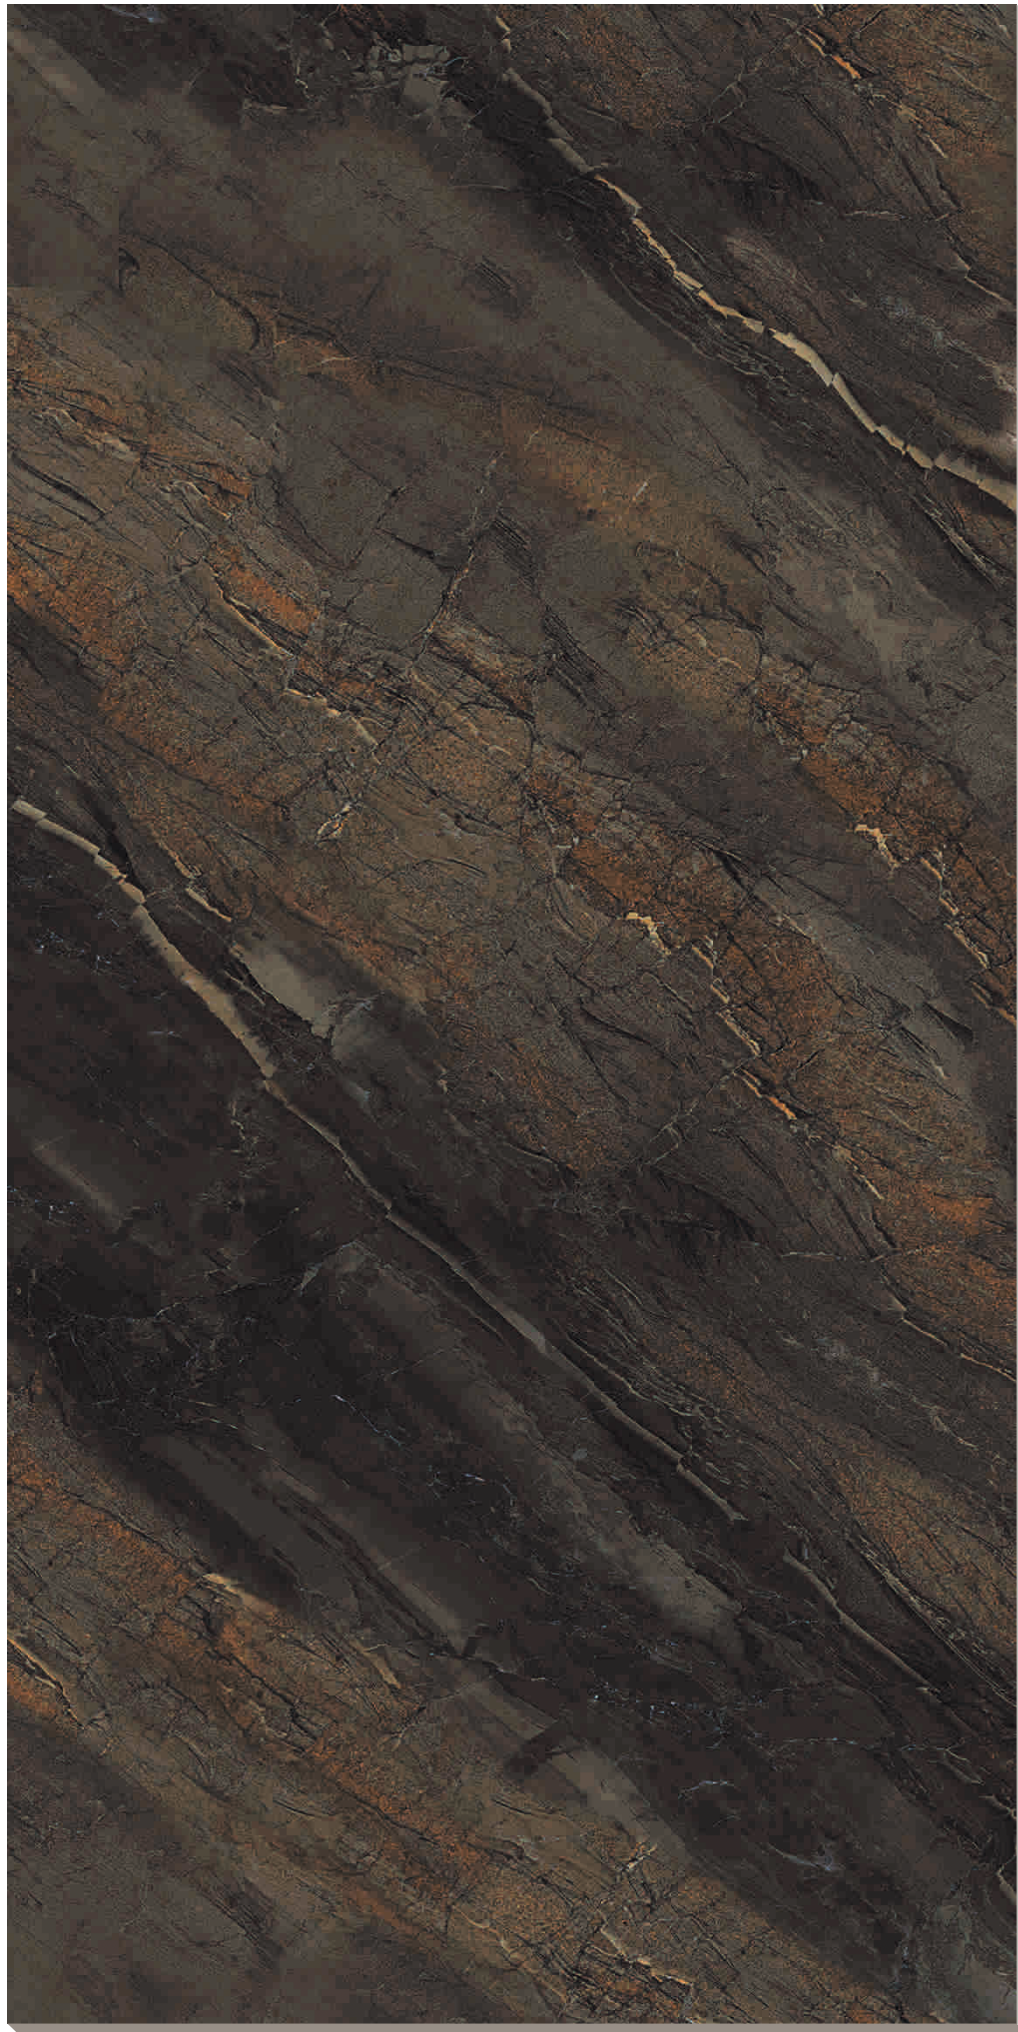

RANDOM 03

**AMFORA
BLACK**

Size
60x120cm

Finish
High Gloss

Thickness
8.8mm

TOUCH FOR

**NEW
COLLECTION**