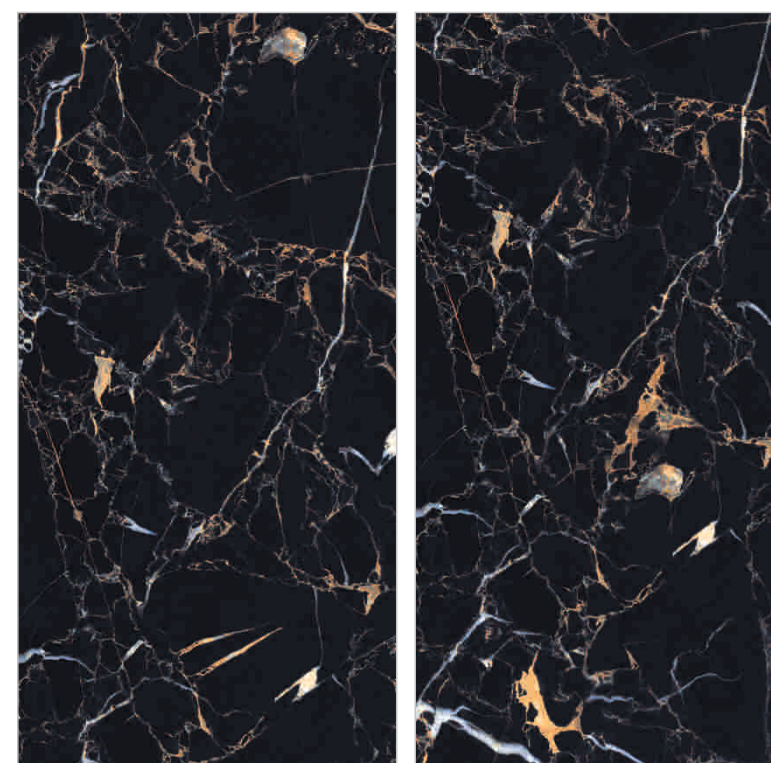

Preview of
Black Marble

RANDOM 08

BLACK POTARO

Size
60x120cm

Finish
High Gloss

Thickness
8.8mm

TOUCH FOR
360°

NEW
COLLECTION