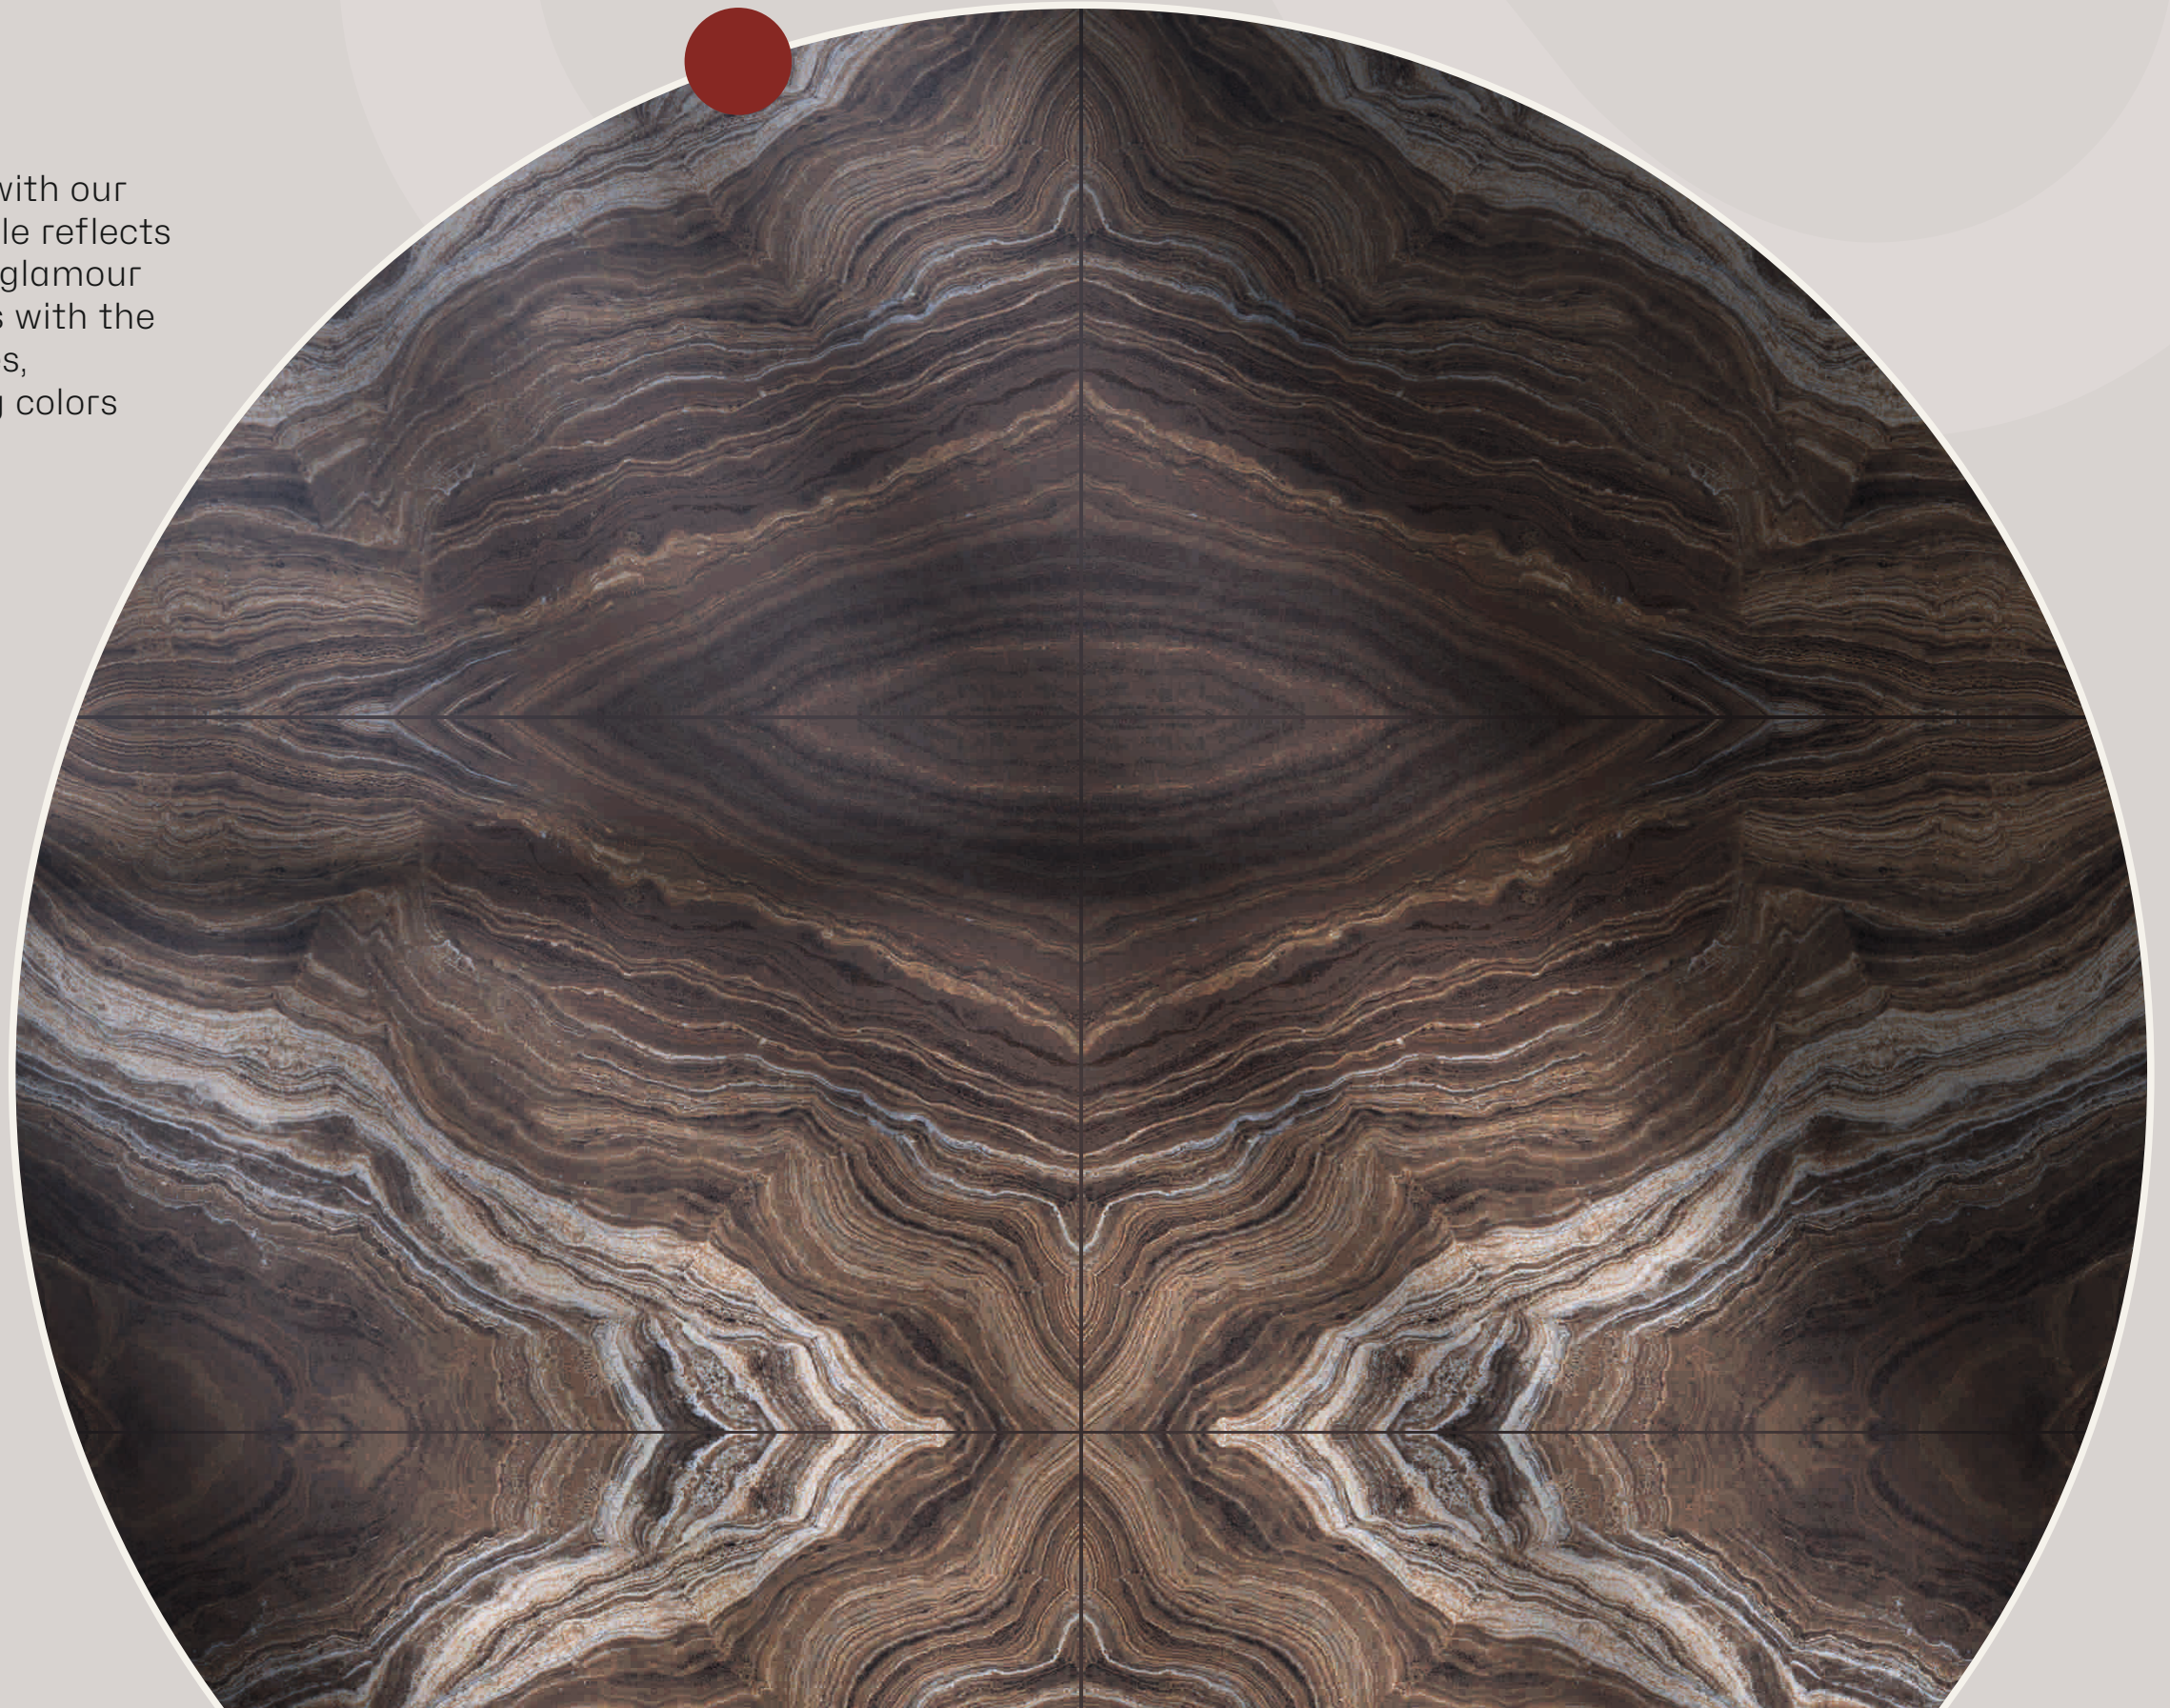

highgloss view

Enter a realm of refined elegance with our High Gloss View Collection. Each tile reflects light effortlessly, adding a touch of glamour to any space. Elevate your interiors with the timeless allure of high gloss finishes, available in a variety of captivating colors and designs.