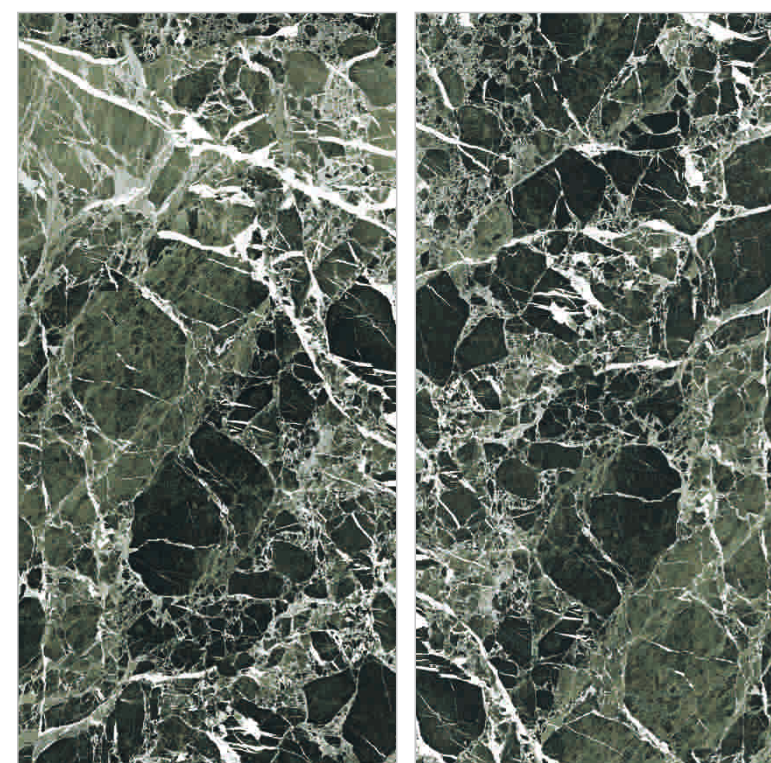

RANDOM 08

**KAISER
MINT**

Size
60x120cm

Finish
High Gloss

Thickness
8.8mm

TOUCH FOR
360°

**NEW
COLLECTION**

Preview of
Kaiser Mint