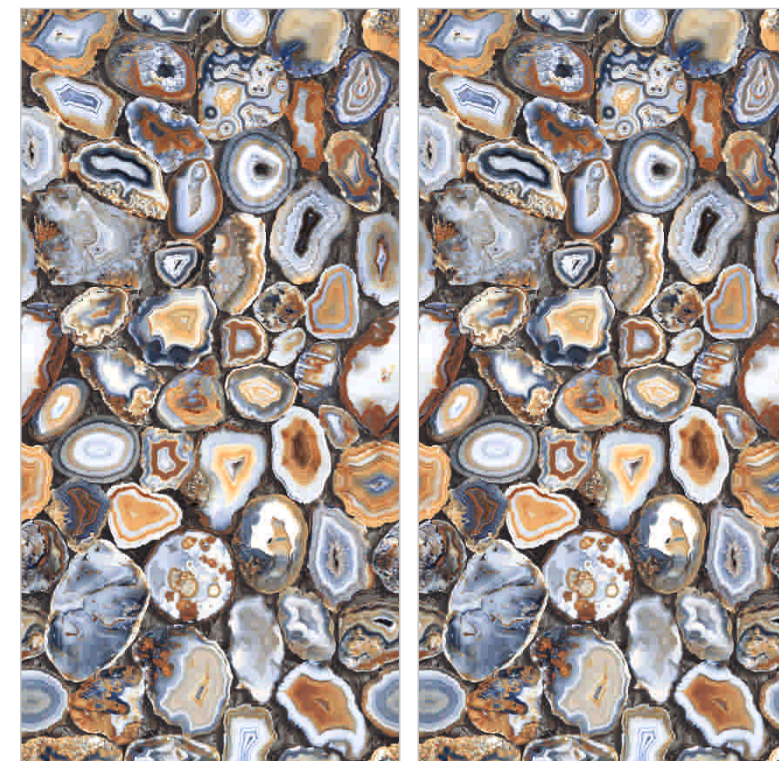

RANDOM 01

LIVING STONE

Size
60x120cm

Finish
High Gloss

Thickness
8.8mm

TOUCH FOR

NEW
COLLECTION