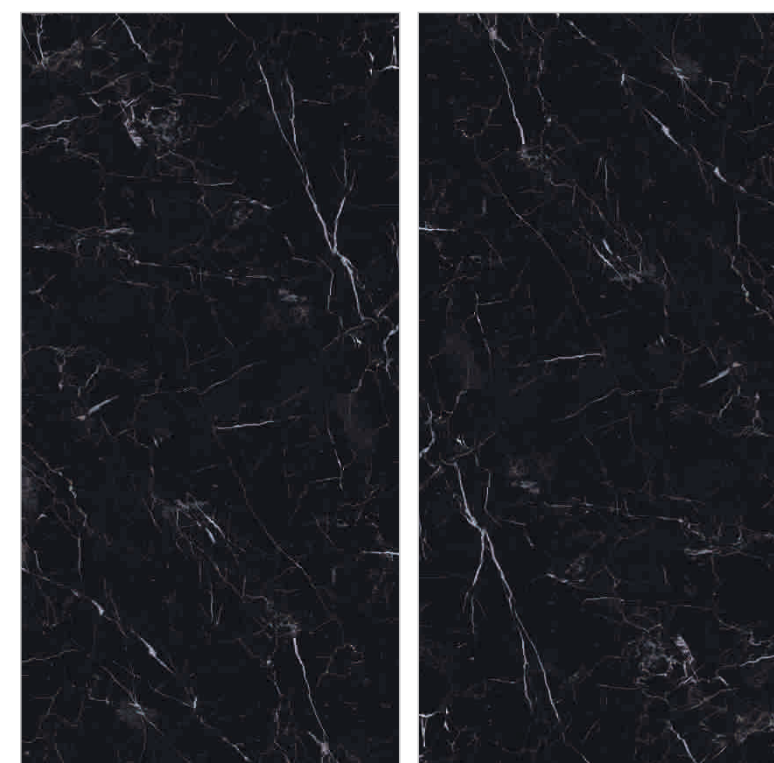

NEW
COLLECTION

Preview of
Encera Coffee

RANDOM 01

**FEONI
BLACK**

Size
60x120cm

Finish
High Gloss

Thickness
8.8mm

TOUCH FOR