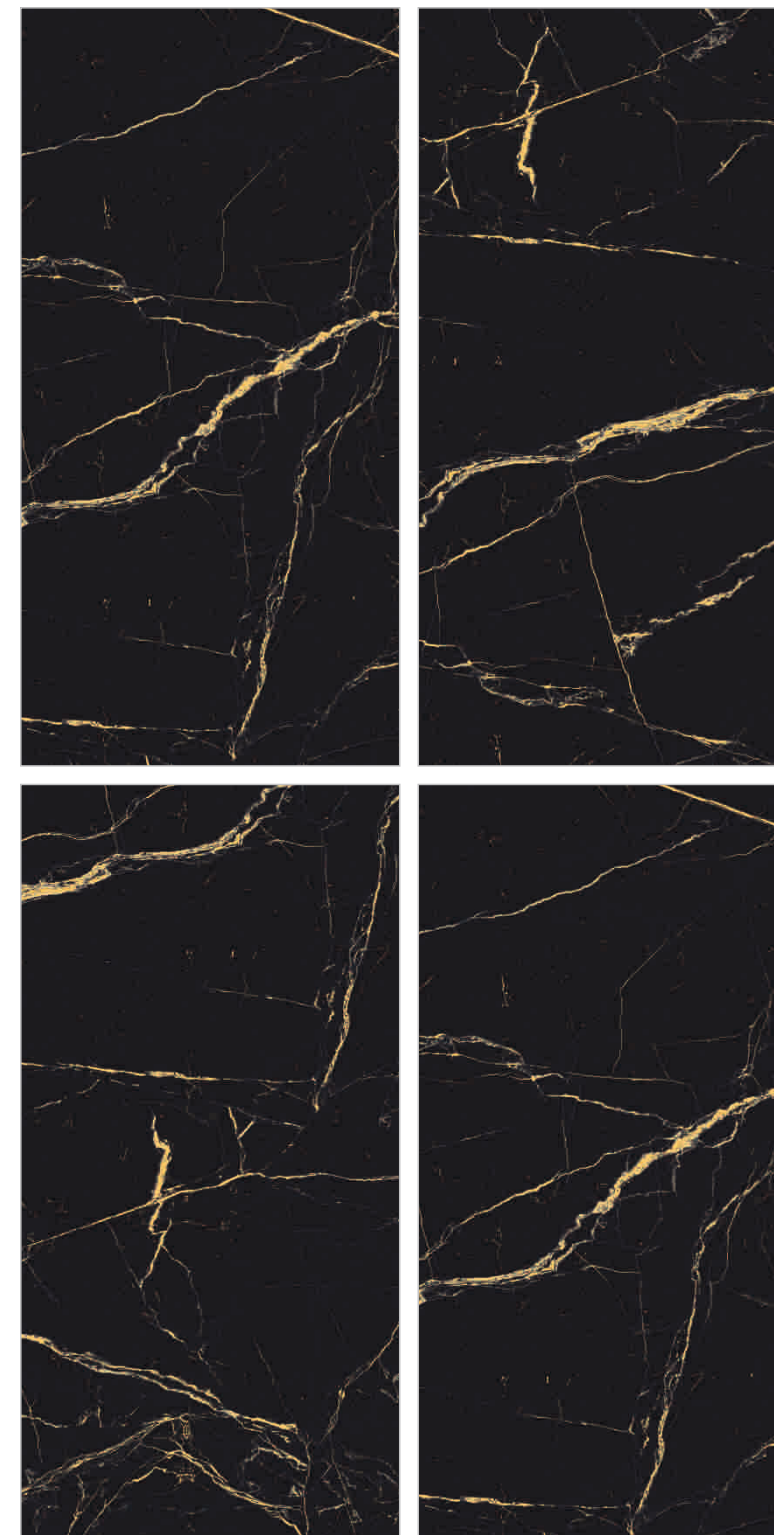

RANDOM 03

GOLD MARQUINA

Size
60x120cm

Finish
High Gloss

Thickness
8.8mm

TOUCH FOR

NEW
COLLECTION