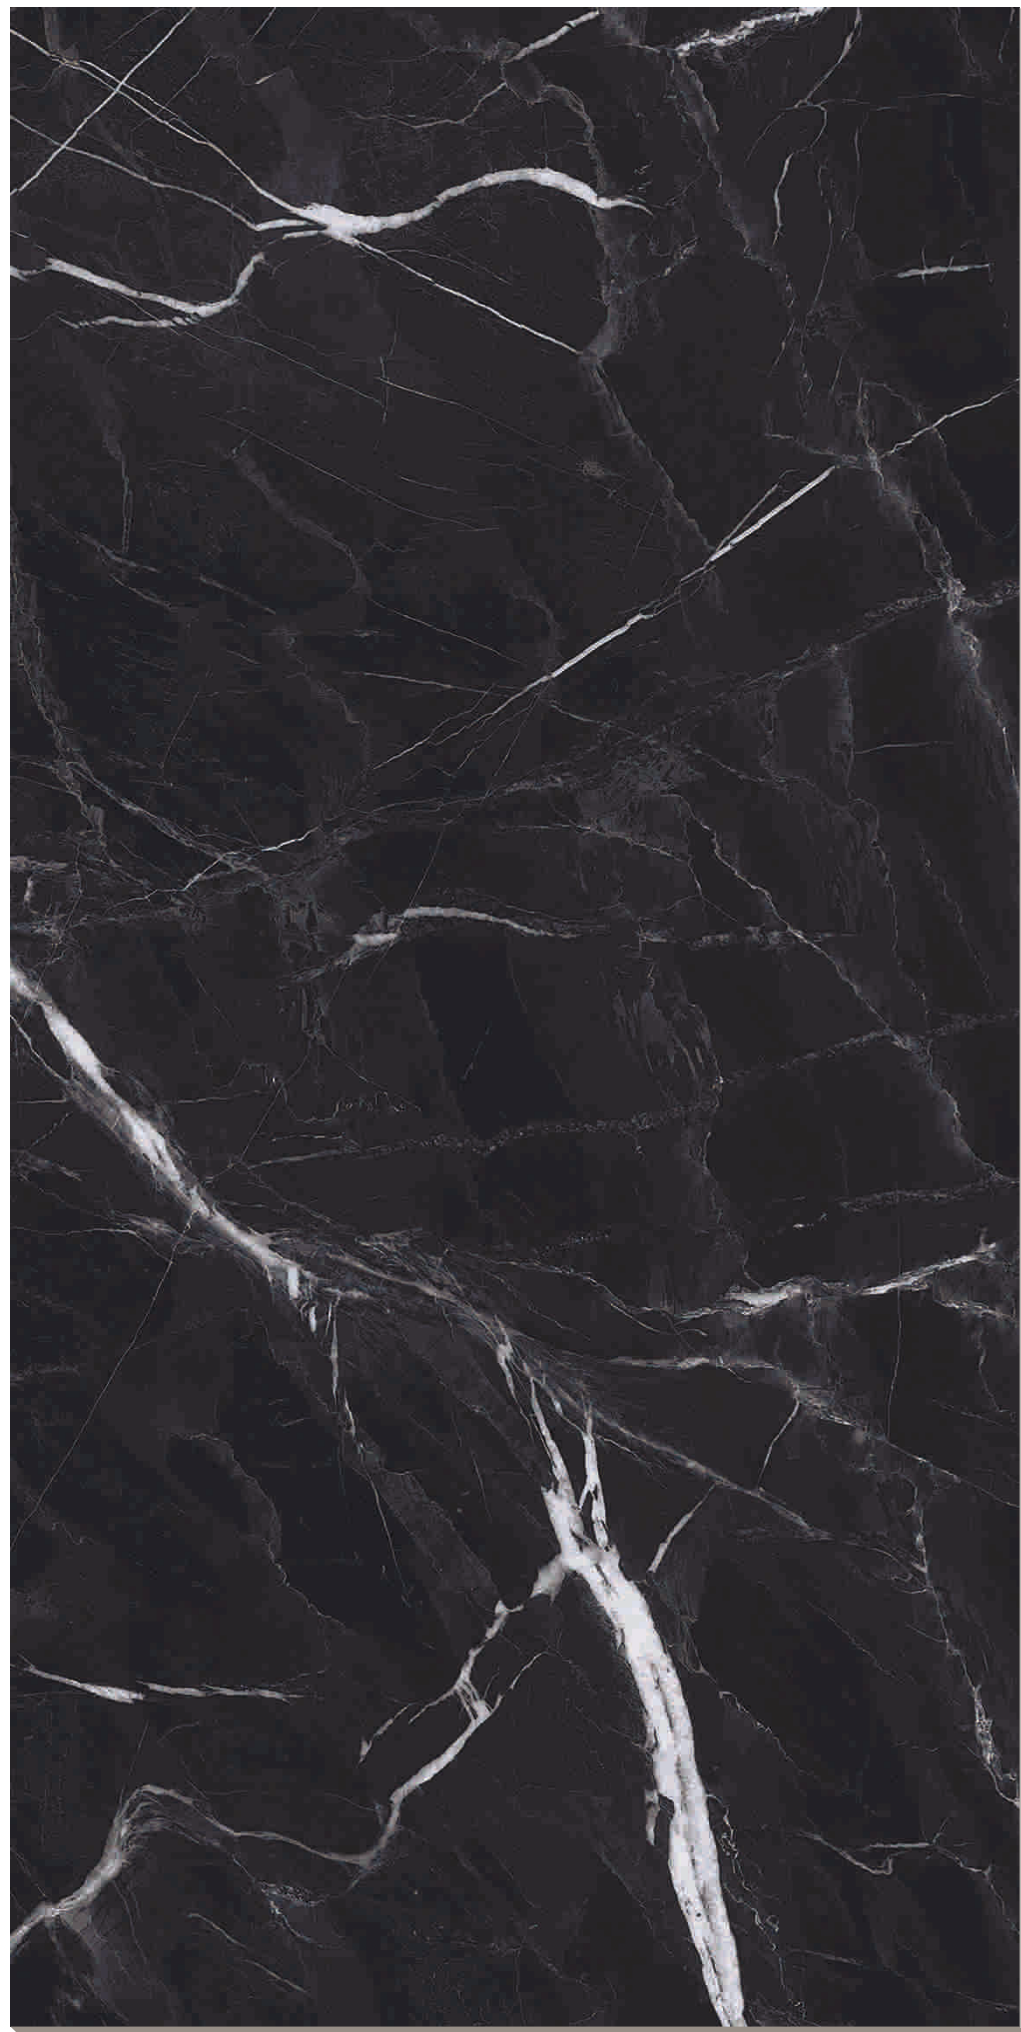

Preview of
Flex Black

RANDOM 04

**FLEX
WHITE**

Size
60x120cm

Finish
Polished

Thickness
8.8mm

TOUCH FOR
360°

**NEW
COLLECTION**