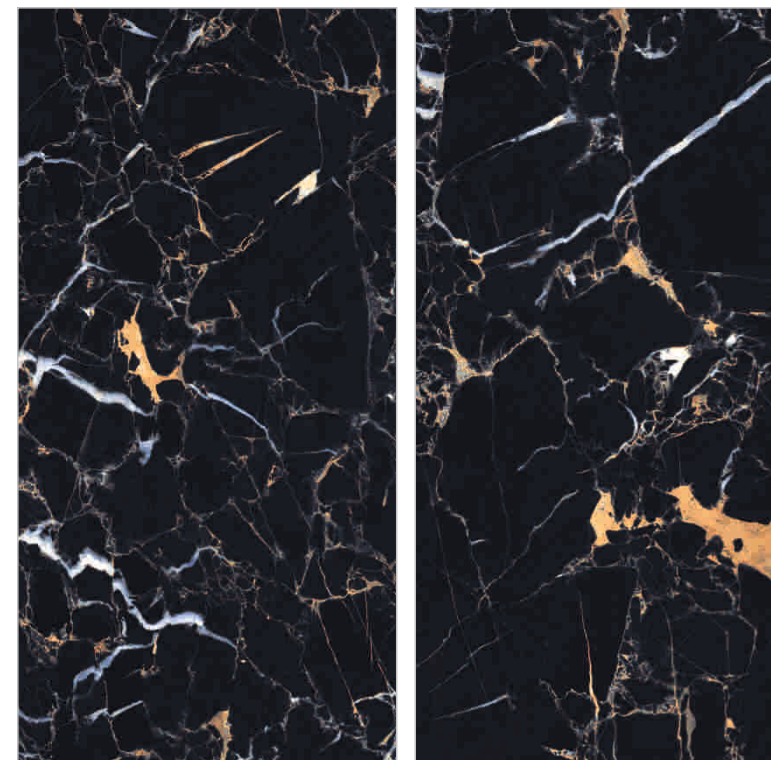

Preview of
Black Marble

RANDOM 08

BLACK POTARO

Size
60x120cm

Finish
High Gloss

Thickness
8.8mm

TOUCH FOR
360°

NEW
COLLECTION