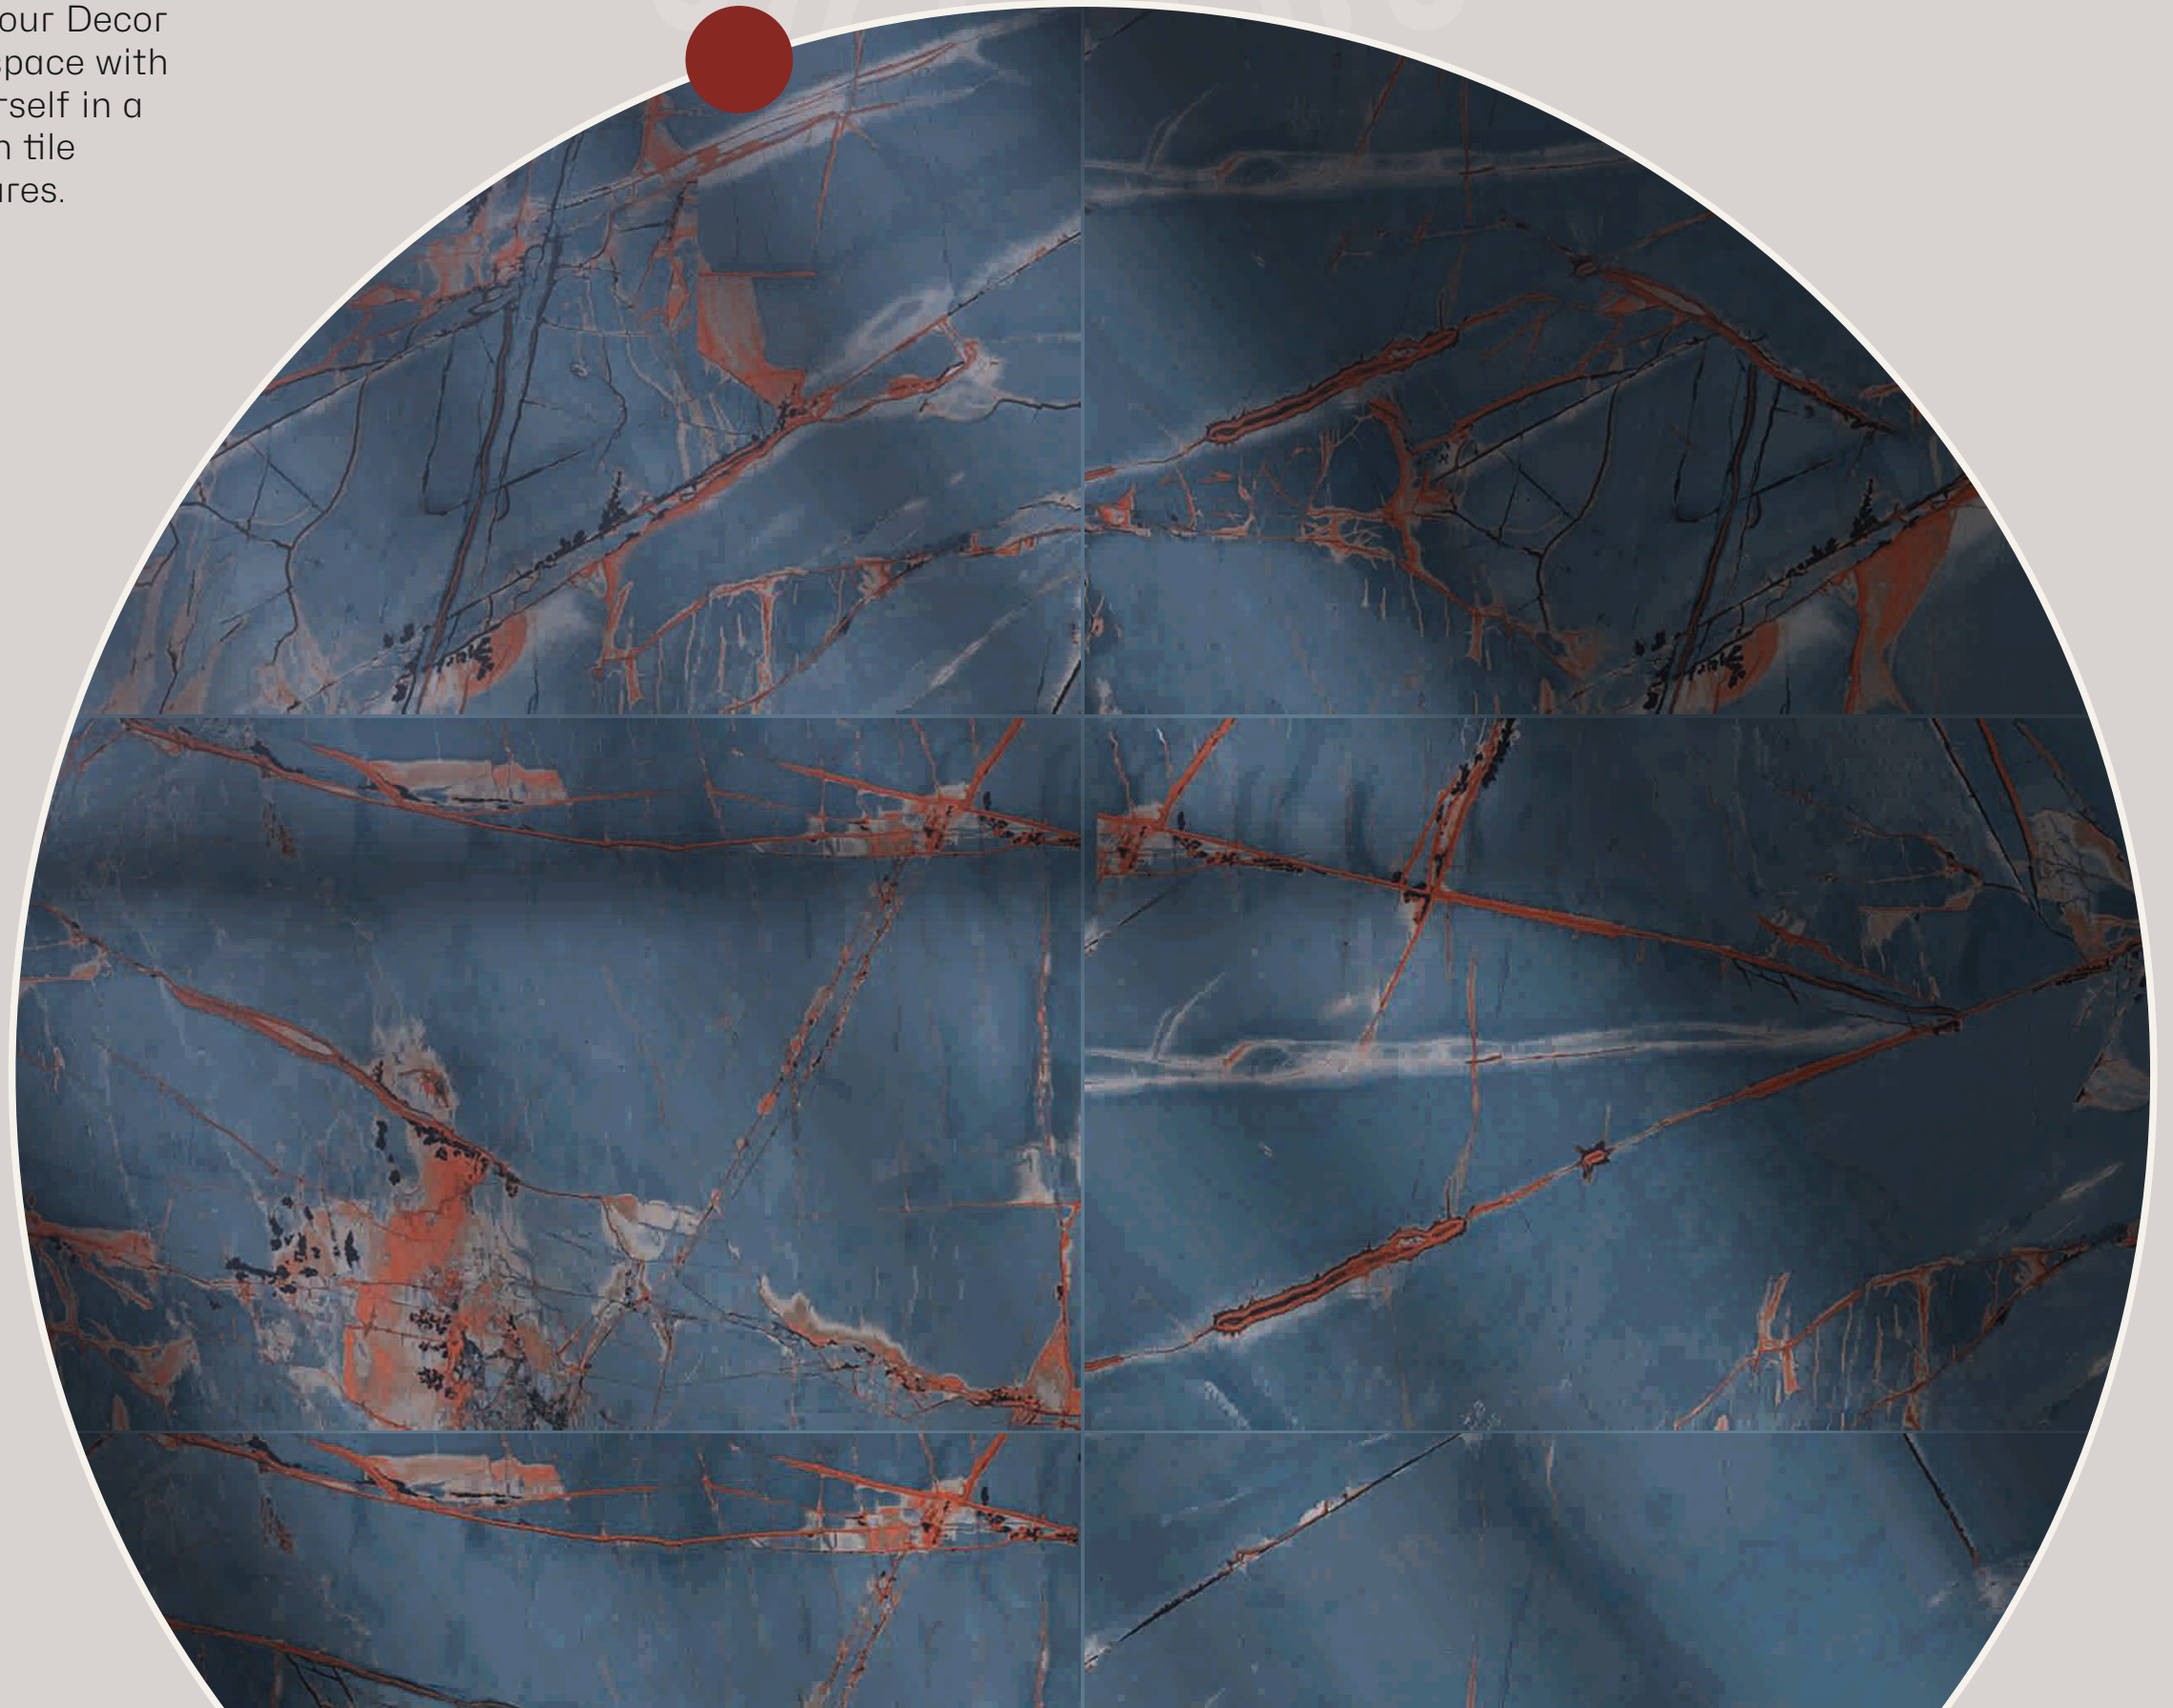

decor

Discover the essence of style with our Decor Collection, curated to elevate any space with elegance and charm. Immerse yourself in a world of design possibilities as each tile unveils intricate patterns and textures.