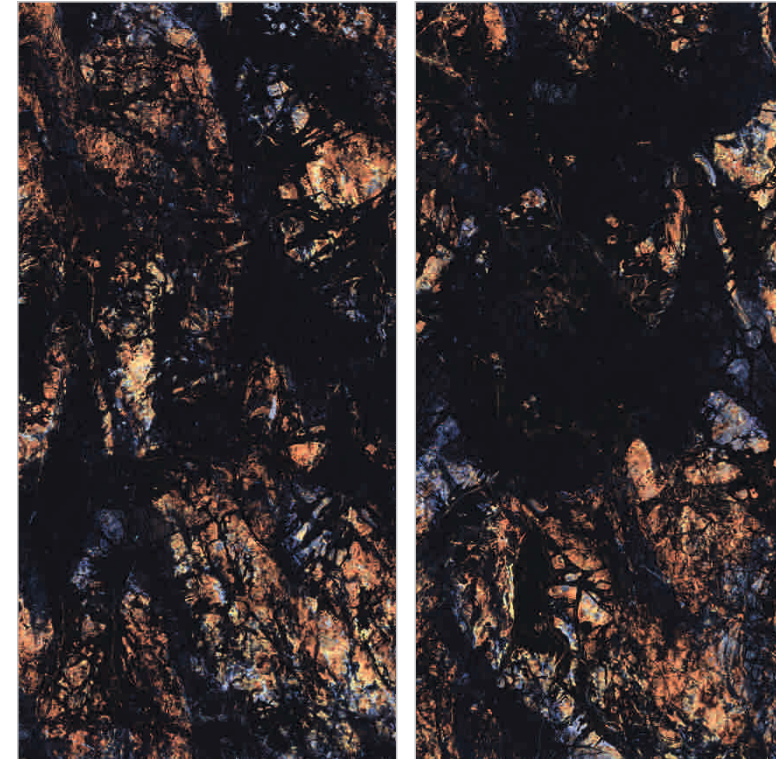

RANDOM 03

TUNNEL BLACK

Size
60x120cm

Finish
High Gloss

Thickness
8.8mm