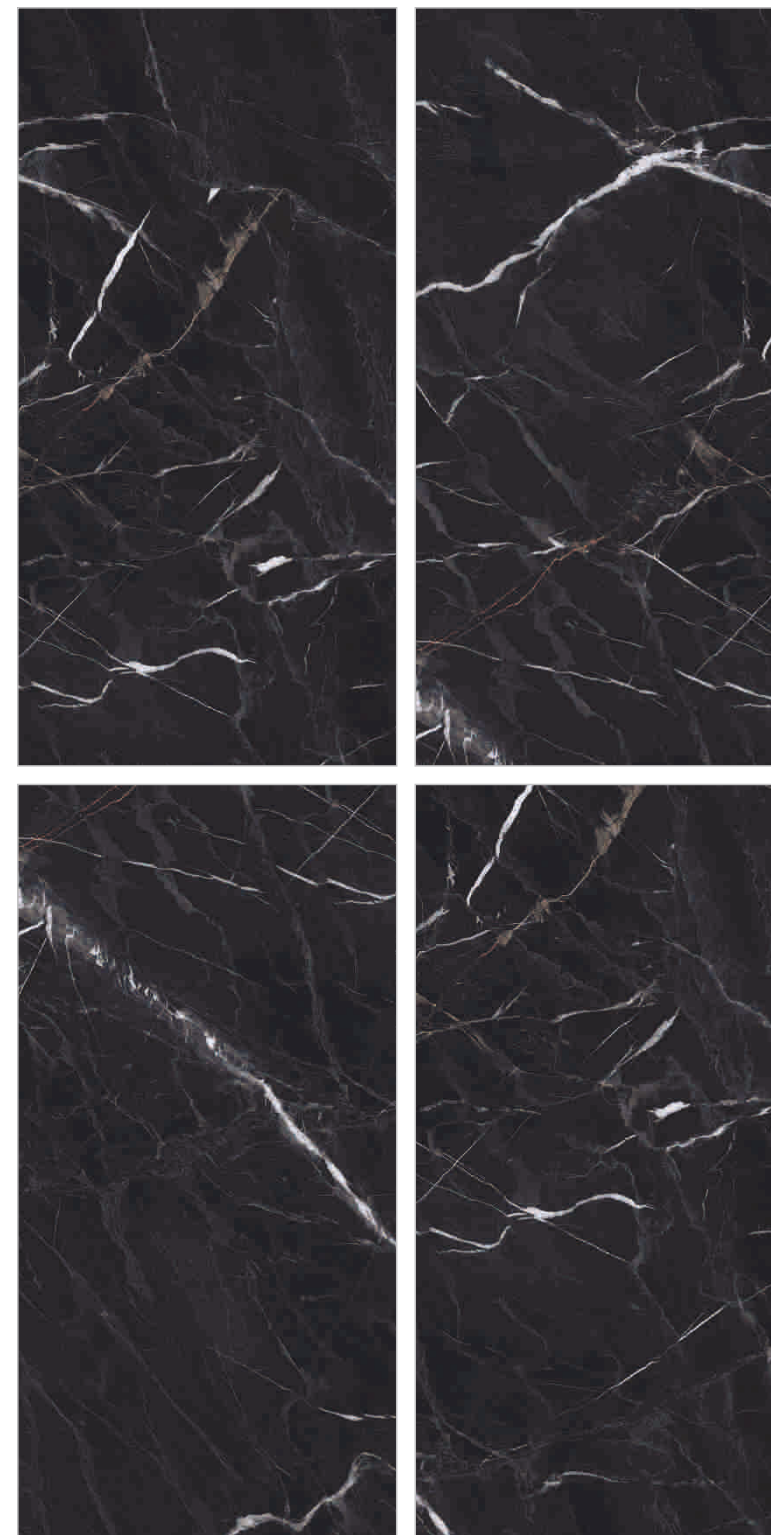

RANDOM 08

**FRENCH
BLACK**

Size
60x120cm

Finish
High Gloss

Thickness
8.8mm

TOUCH FOR

NEW
COLLECTION