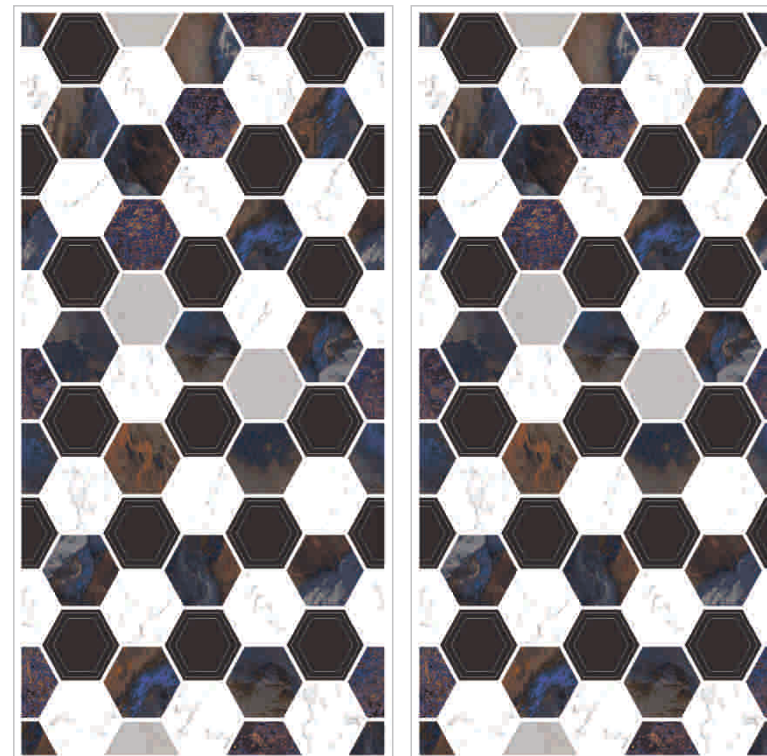

RANDOM 04

FUSION ART

Size
60x120cm

Finish
High Gloss

Thickness
8.8mm

TOUCH FOR
360°

NEW
COLLECTION

RANDOM 01