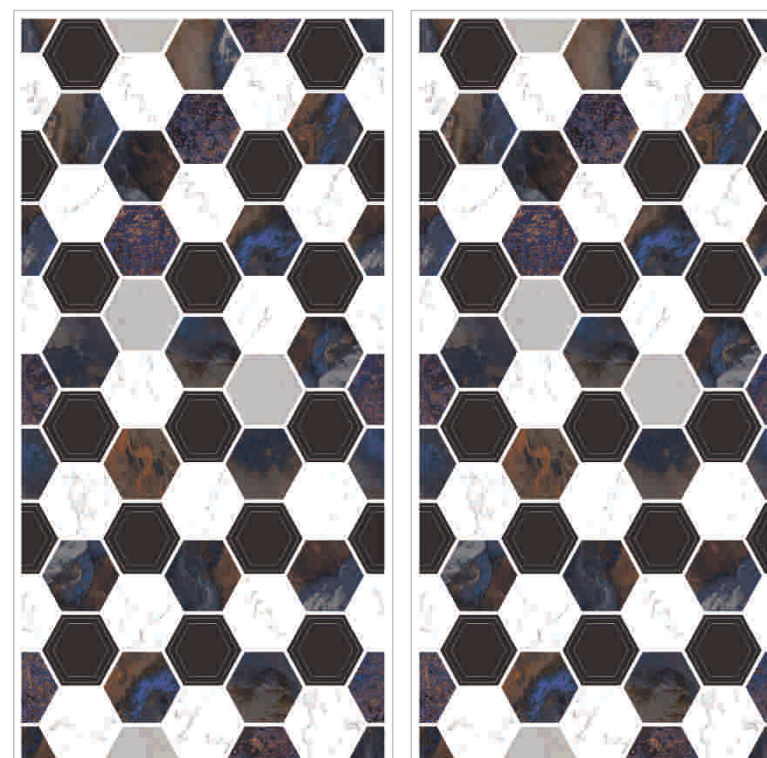

RANDOM 04

FUSION ART

Size
60x120cm

Finish
High Gloss

Thickness
8.8mm

TOUCH FOR
360°

NEW
COLLECTION

RANDOM 01