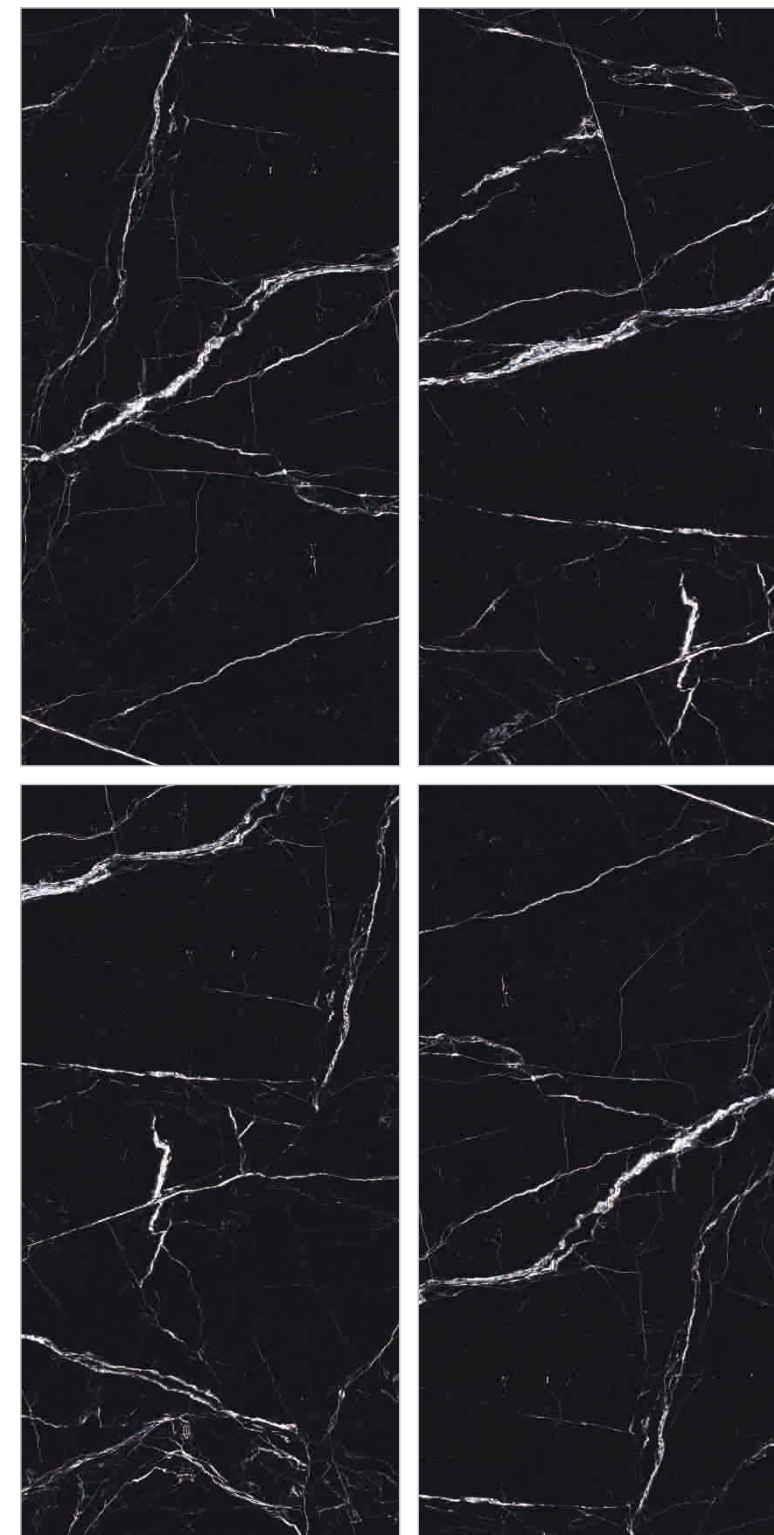

RANDOM 03

NEO MARQUINA

Size
60x120cm

Finish
High Gloss

Thickness
8.8mm

TOUCH FOR

NEW
COLLECTION