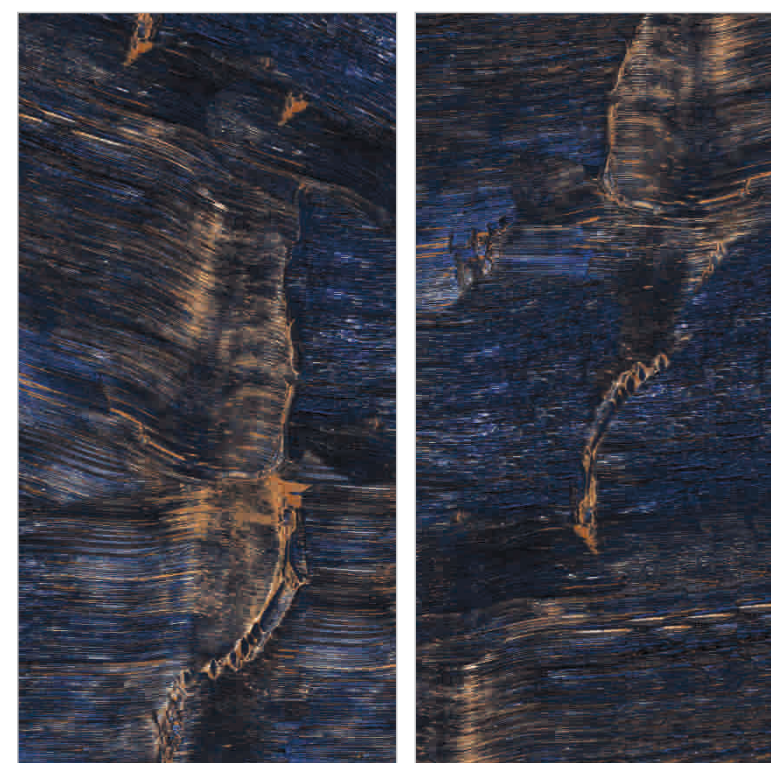

LLV
GRANITO

Preview of
Bross Brown & Logger Ivory

RANDOM 03

CABALLO BLUE

Size
60x120cm

Finish
High Gloss

Thickness
8.8mm

TOUCH FOR