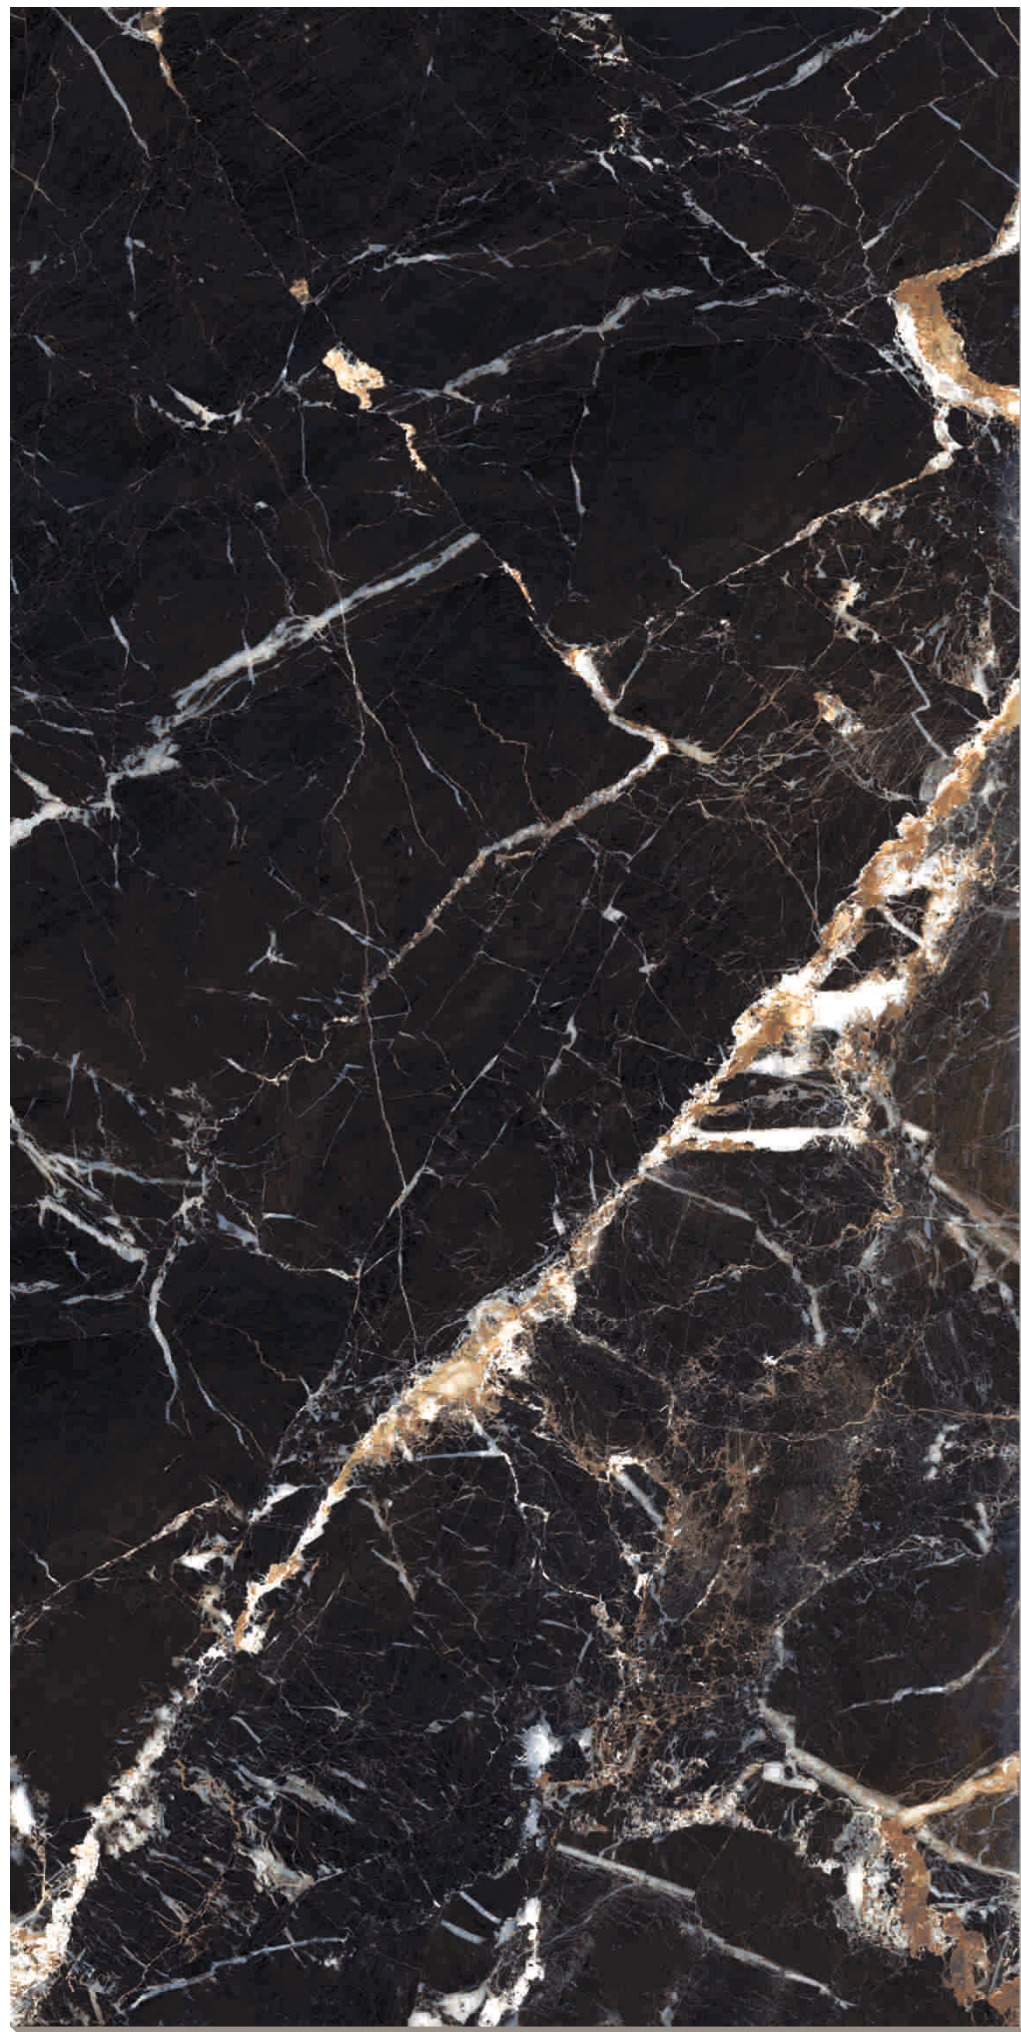

RANDOM 08

**KAISER
MINT**

Size
60x120cm

Finish
High Gloss

Thickness
8.8mm

TOUCH FOR
360°

**NEW
COLLECTION**

Preview of
Kaiser Mint