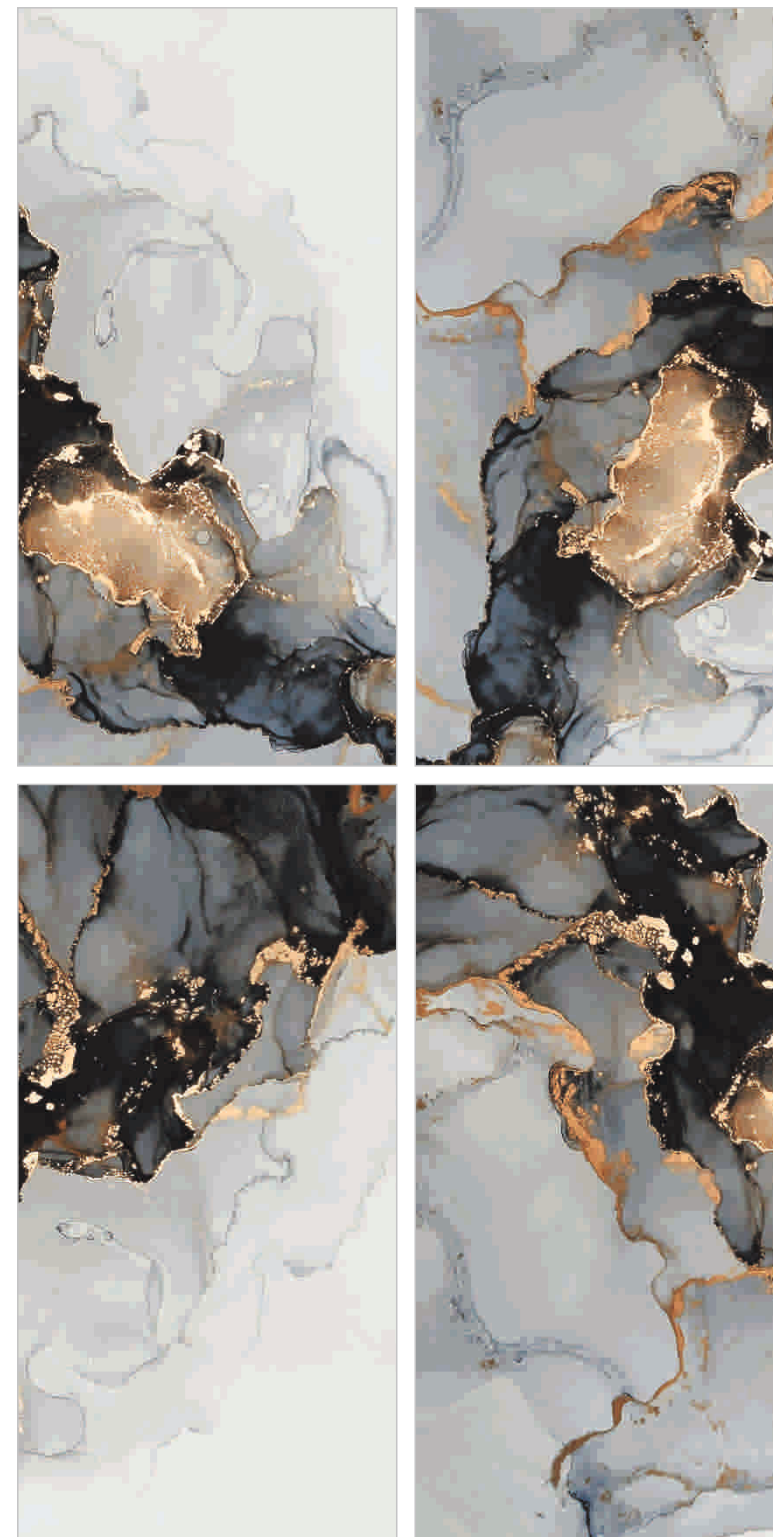

RANDOM 04

CARNELIAN ONYX

Size
60x120cm

Finish
High Gloss

Thickness
8.8mm

TOUCH FOR
360°

NEW
COLLECTION