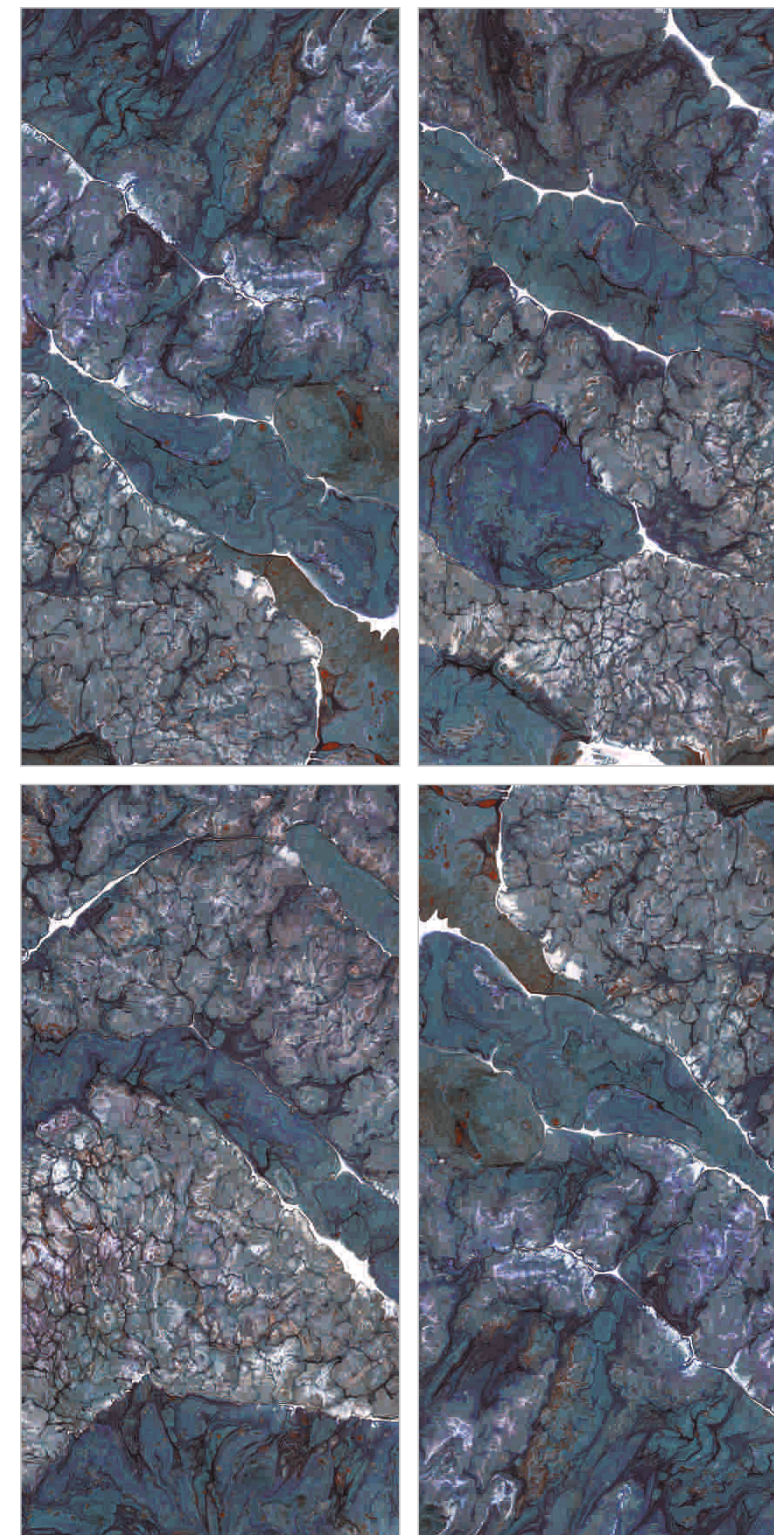

RANDOM 00

DÉCOR 011

Size
60x120cm

Finish
High Gloss

Thickness
8.8mm

TOUCH FOR

NEW
COLLECTION