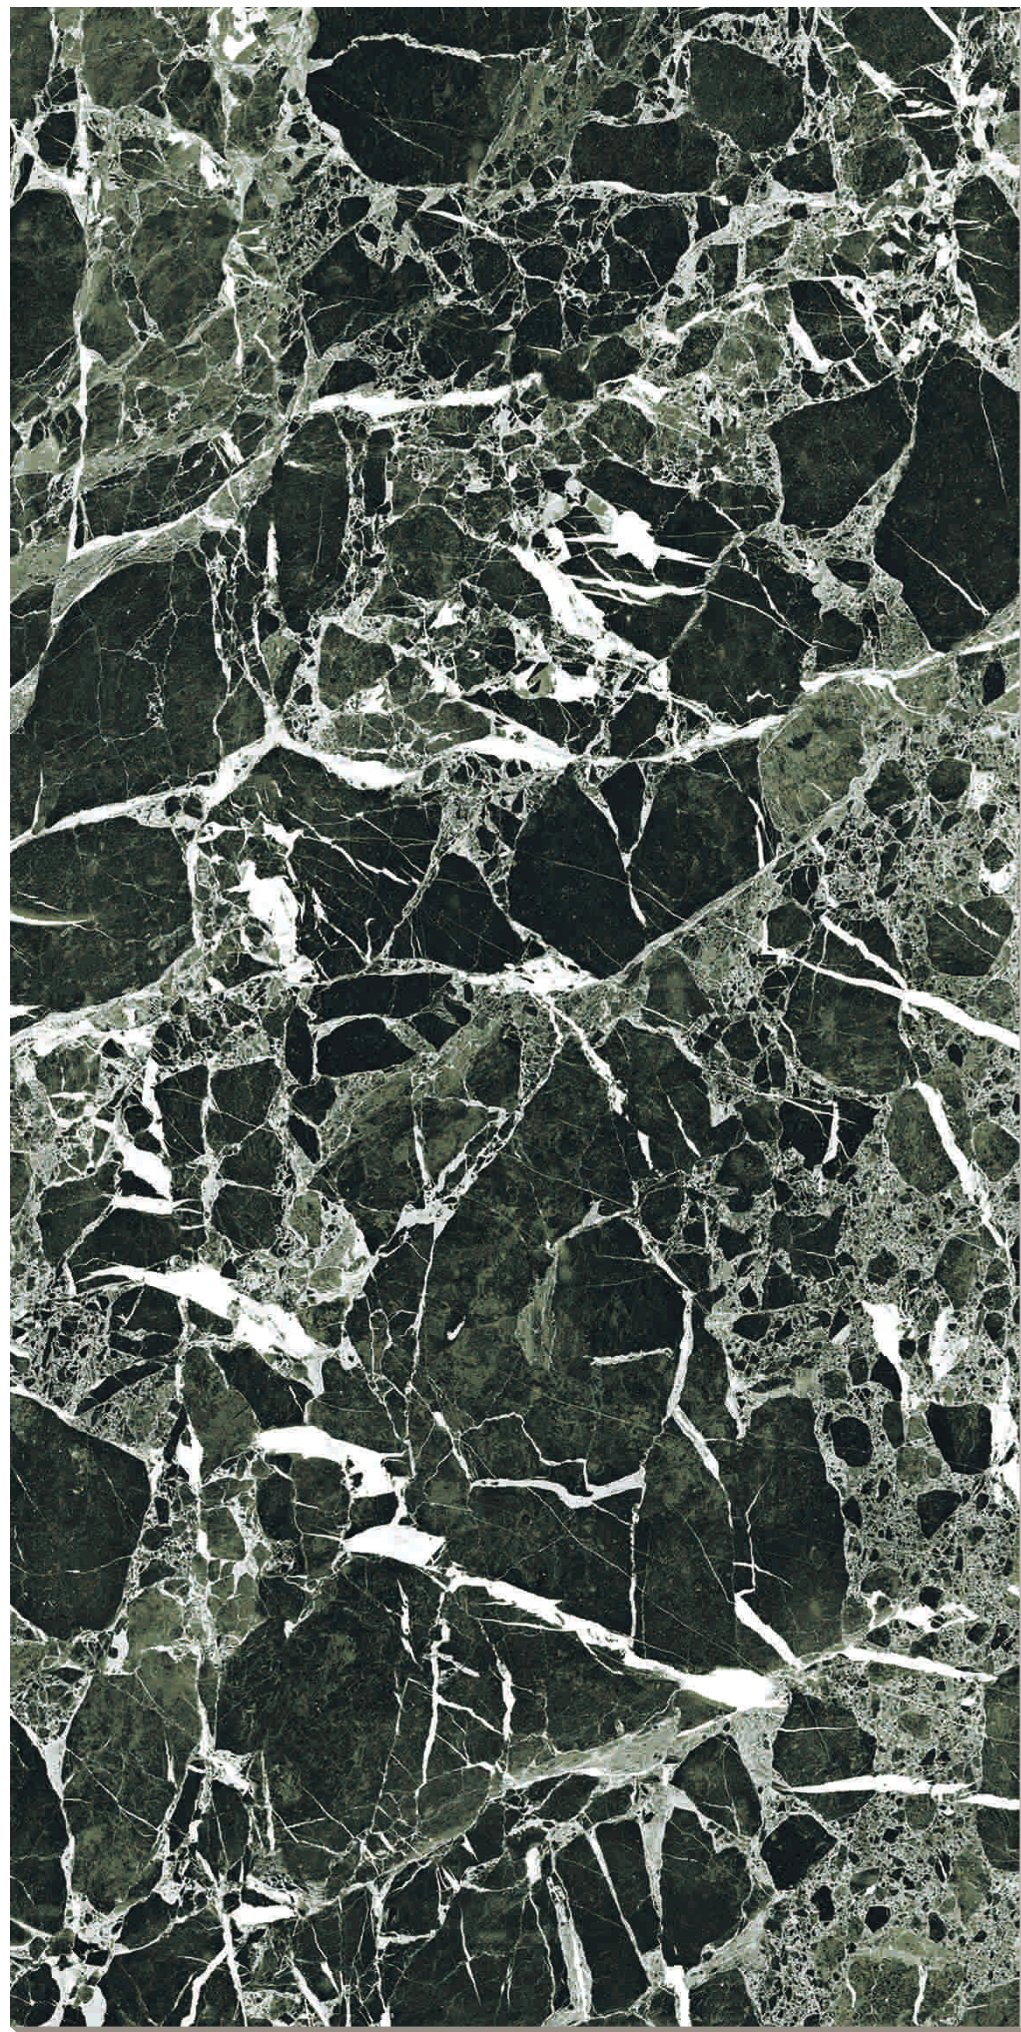

RANDOM 01

**ICE CUBE
BLACK**

Size
60x120cm

Finish
High Gloss

Thickness
8.8mm

TOUCH FOR

NEW
COLLECTION

Preview of
Ice Cube Black