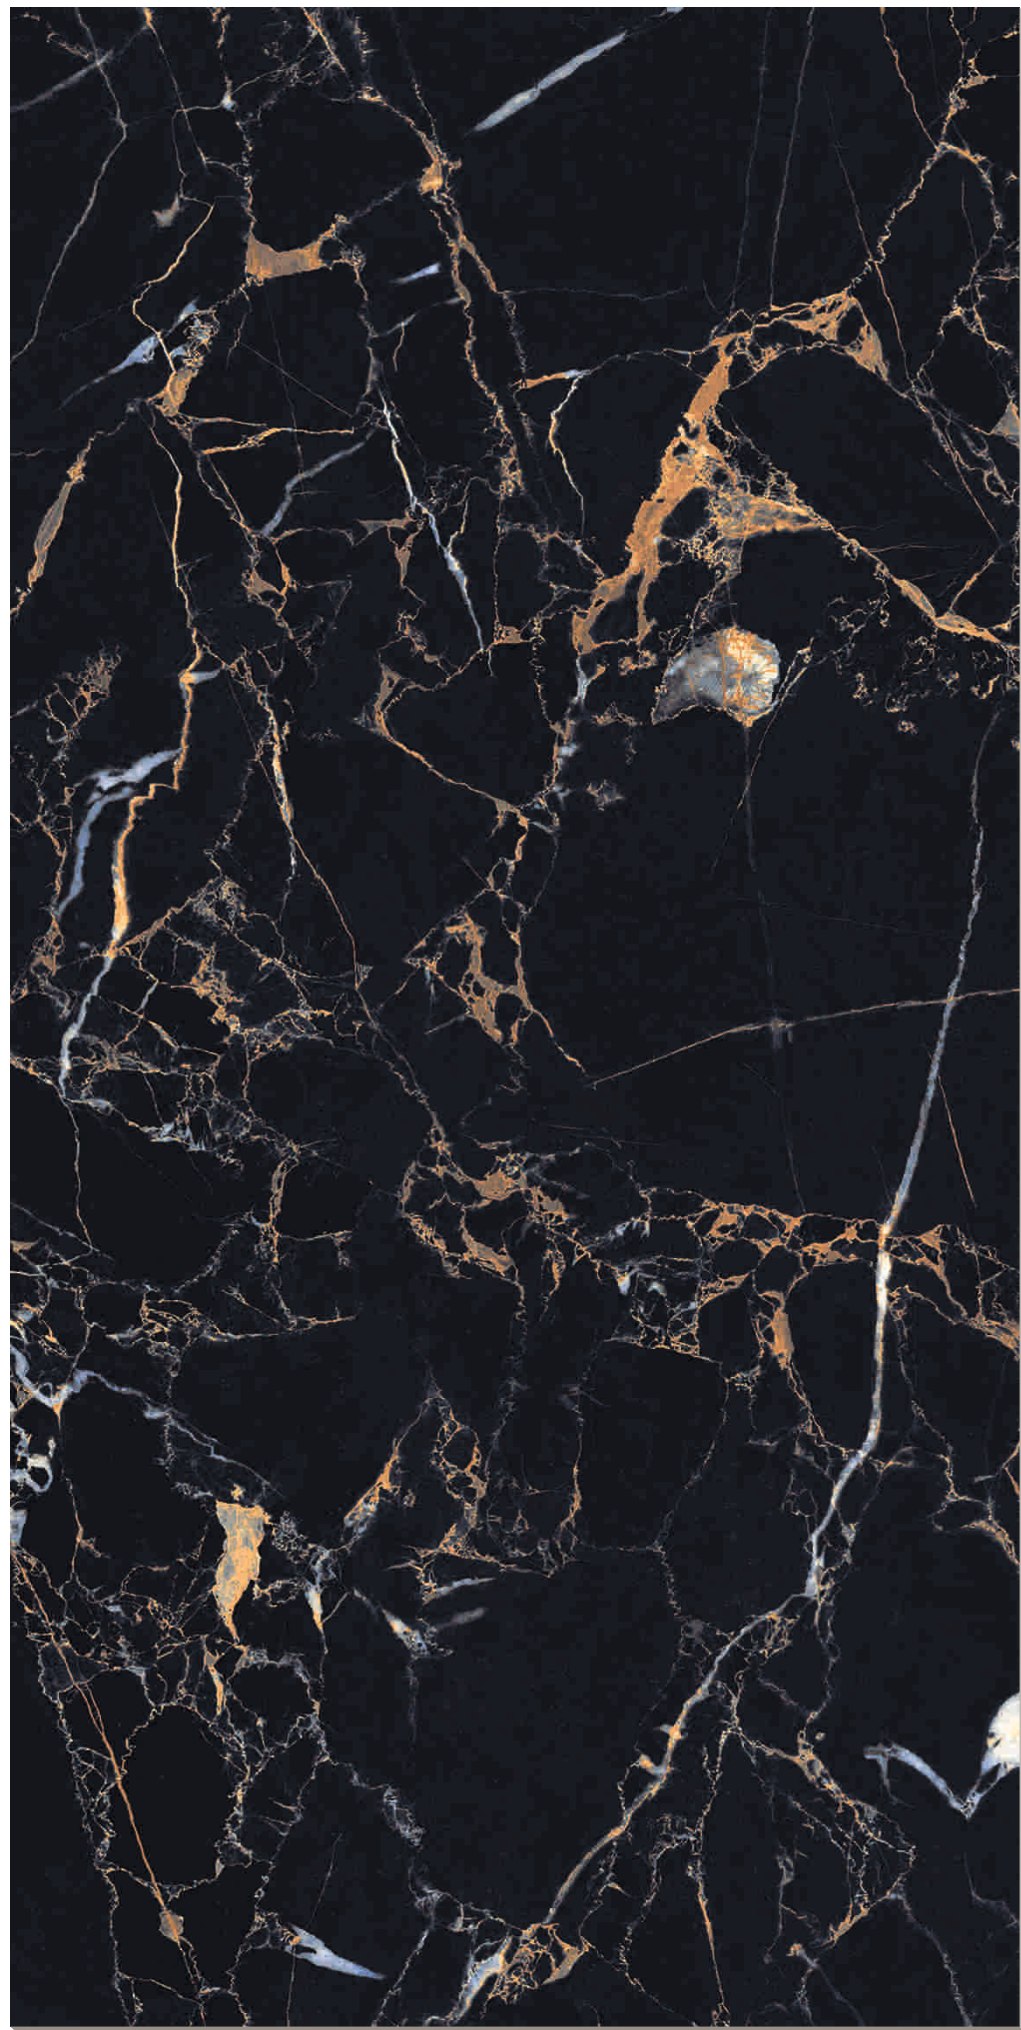

RANDOM 08

BLACK POTARO

Size
60x120cm

Finish
High Gloss

Thickness
8.8mm

TOUCH FOR
360°

NEW
COLLECTION