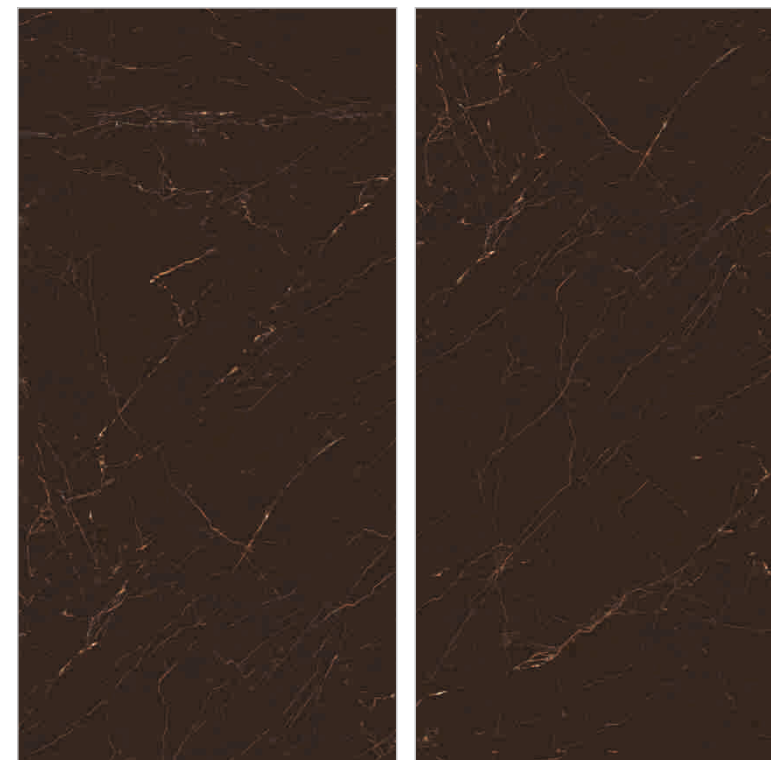

RANDOM 04

ARMANI BROWN

Size
60x120cm

Finish
High Gloss

Thickness
8.8mm