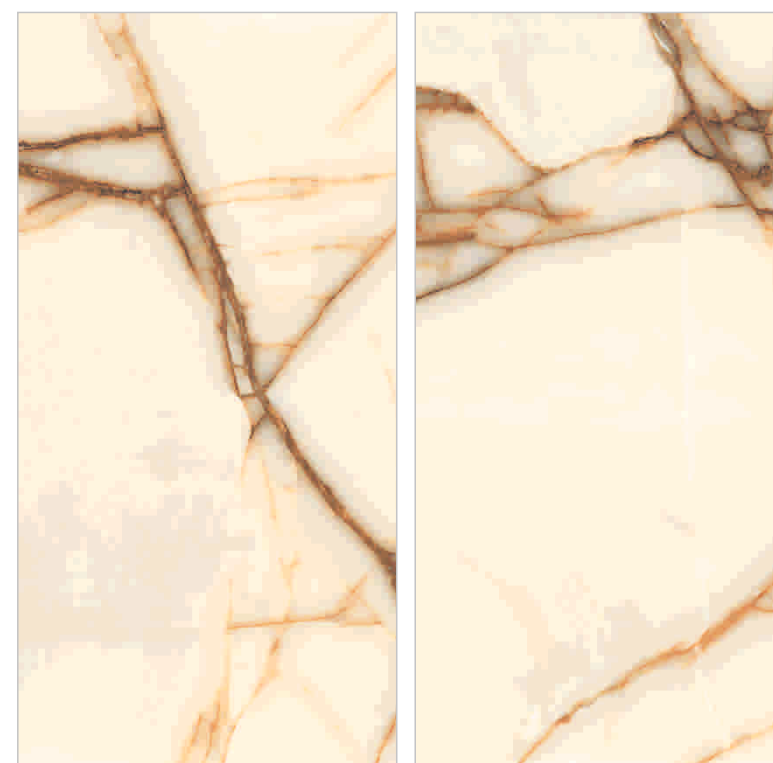

RANDOM 05

LOGGER IVORY

Size
60x120cm

Finish
High Gloss

Thickness
8.8mm

TOUCH FOR

NEW
COLLECTION

Preview of
Logger Ivory