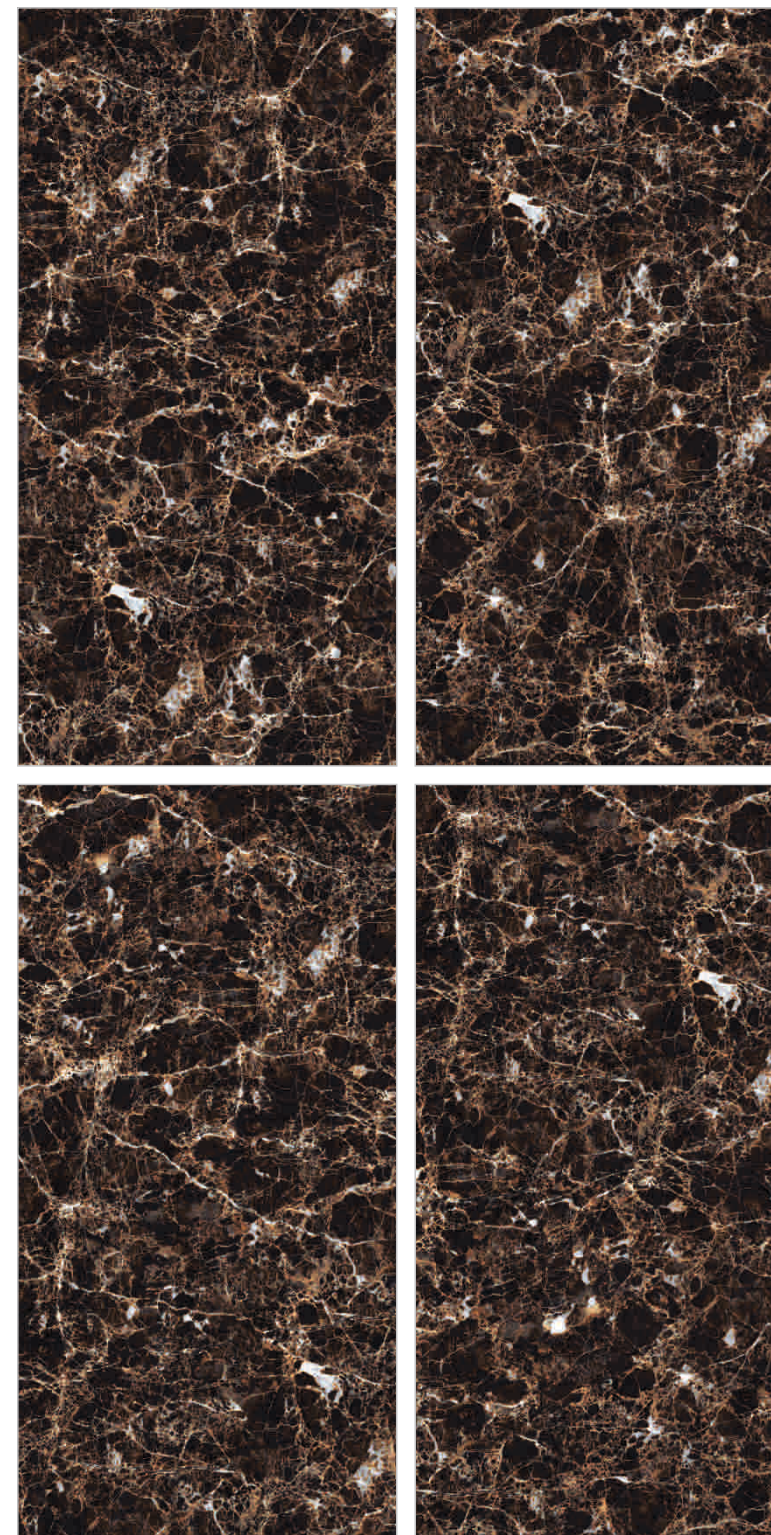

WINE BROWN

Size
60x120cm

Finish
High Gloss

Thickness
8.8mm

TOUCH FOR

NEW
COLLECTION

Preview of
Wine Brown

RANDOM 03