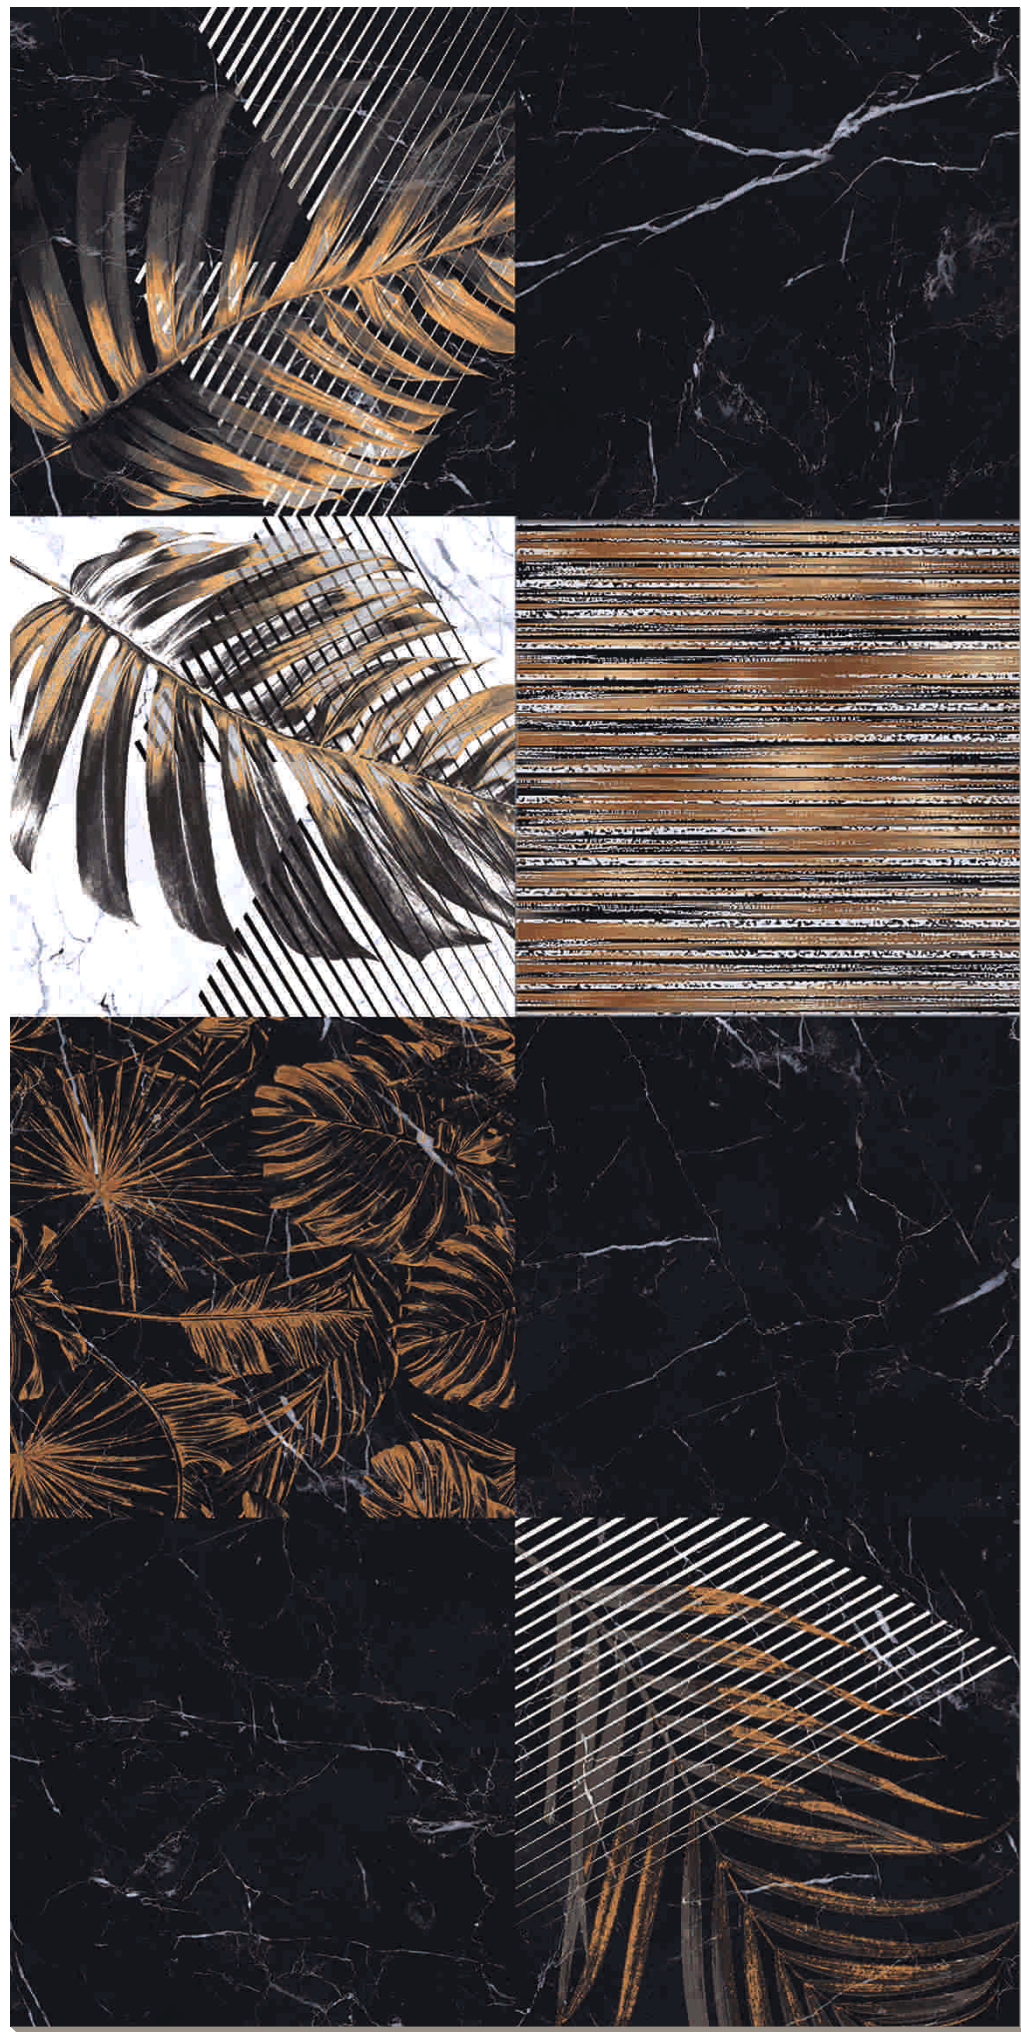

RANDOM 01

**FEONI
BLACK HL**

Size
60x120cm

Finish
High Gloss

Thickness
8.8mm

TOUCH FOR

**NEW
COLLECTION**