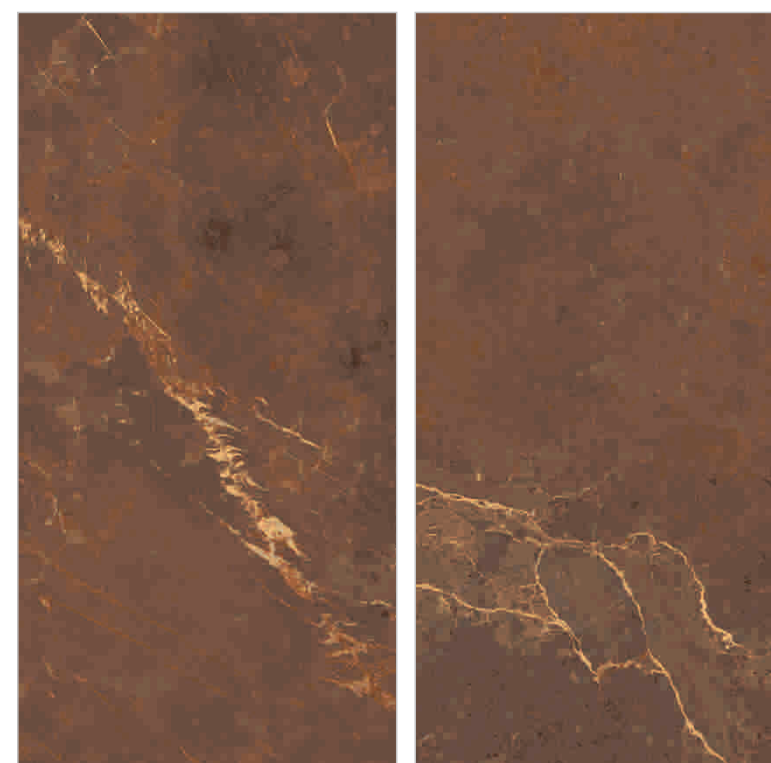

RANDOM 04

**BROSS
BROWN**

Size
60x120cm

Finish
High Gloss

Thickness
8.8mm

TOUCH FOR

NEW
COLLECTION