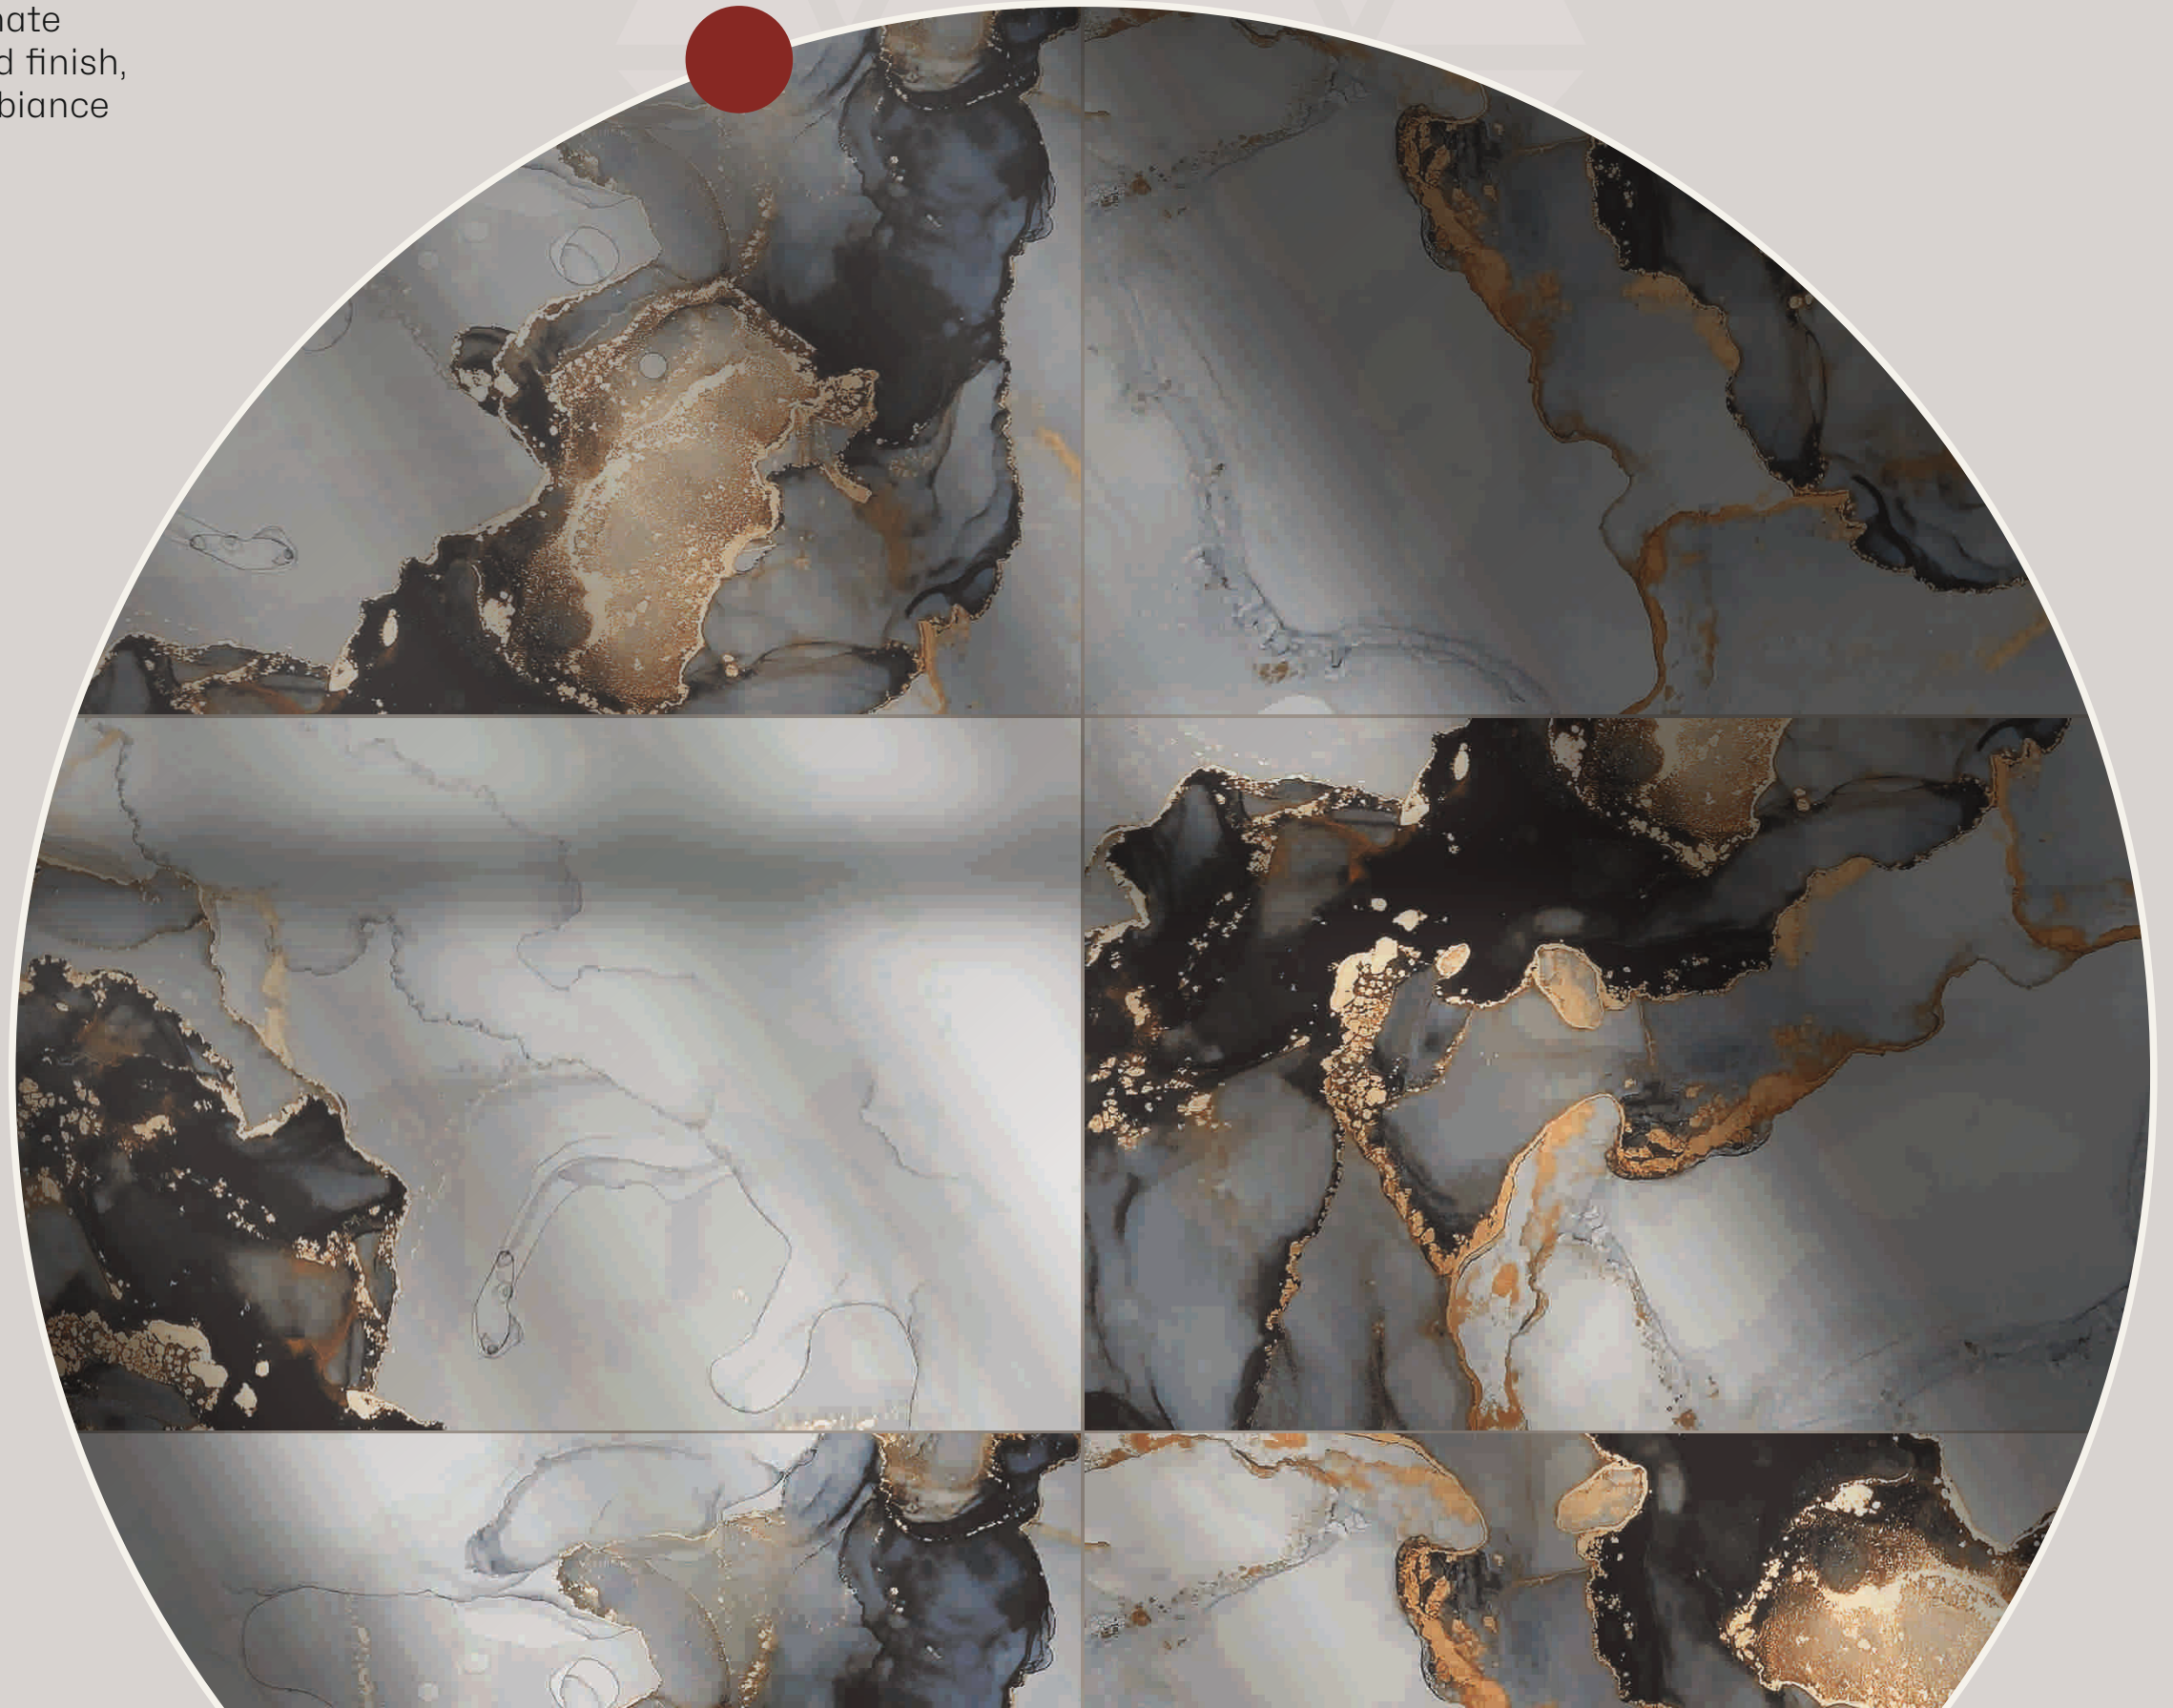

highgloss

Our sublime high gloss Tiles illuminate spaces with a radiant, sophisticated finish, creating a modern and elegant ambiance that captivates any room.