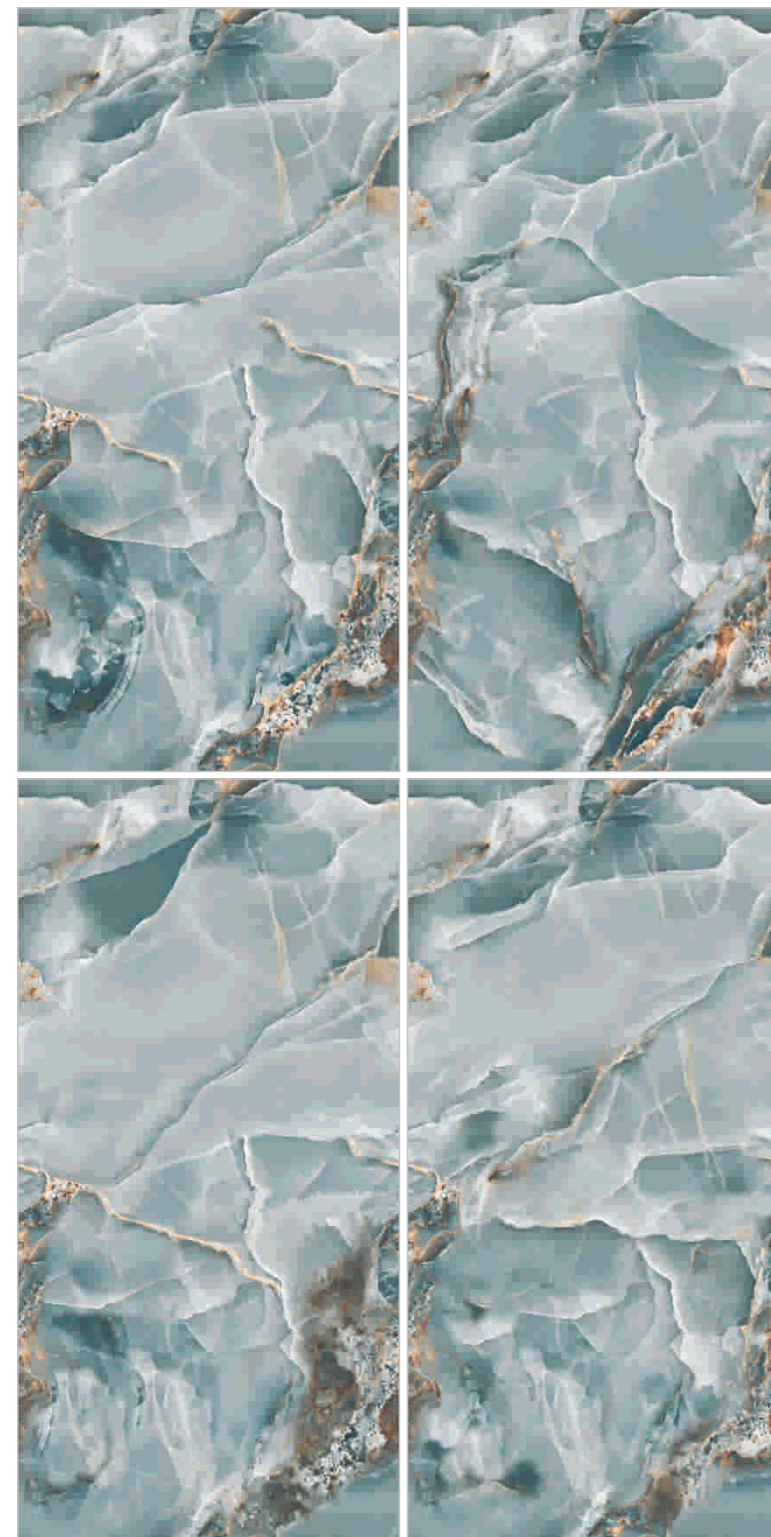

**CORSICA
ONYX AQUA
ENDLESS**

Size
60x120cm

Finish
High Gloss

Thickness
8.8mm

TOUCH FOR
360°

NEW
COLLECTION

Preview of
Corsica Onyx Aqua Endless

RANDOM 06