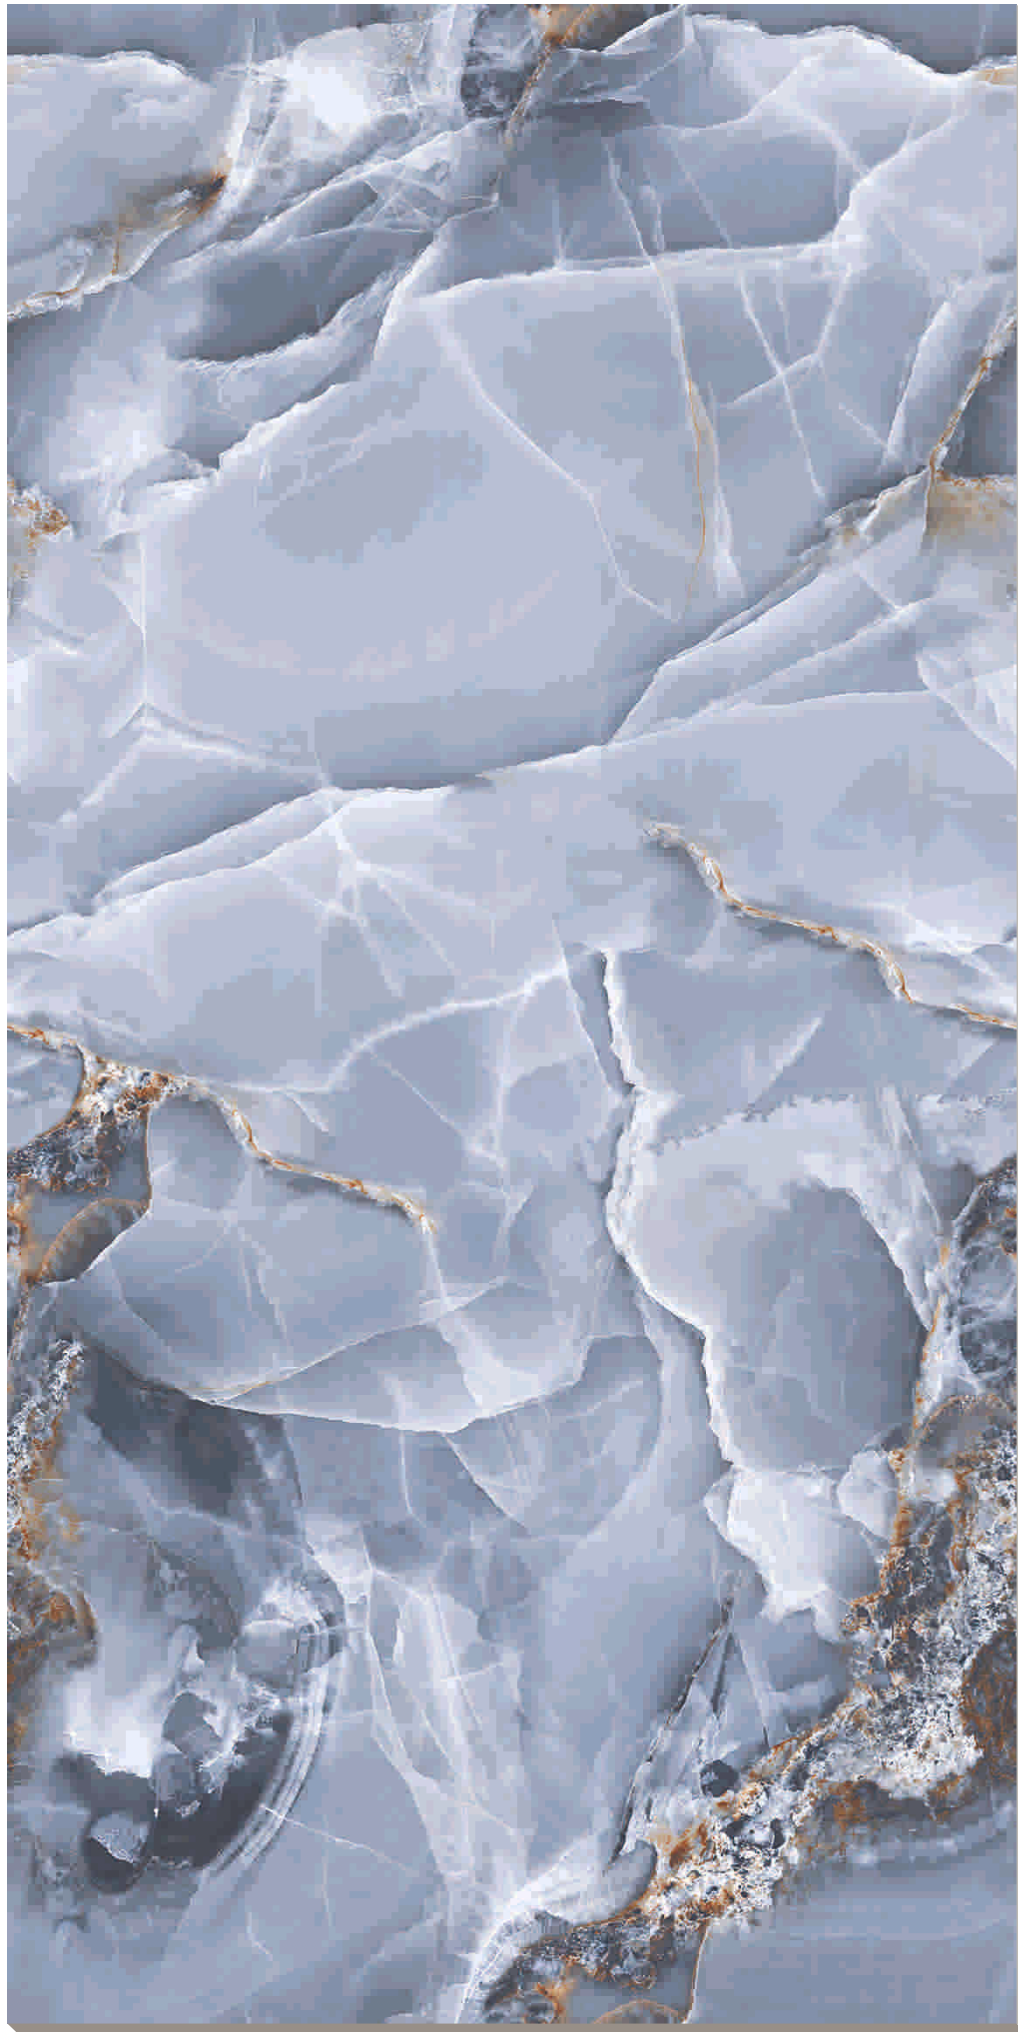

**CORSICA
ONYX AQUA
ENDLESS**

Size
60x120cm

Finish
High Gloss

Thickness
8.8mm

TOUCH FOR
360°

NEW
COLLECTION

Preview of
Corsica Onyx Aqua Endless

RANDOM 06