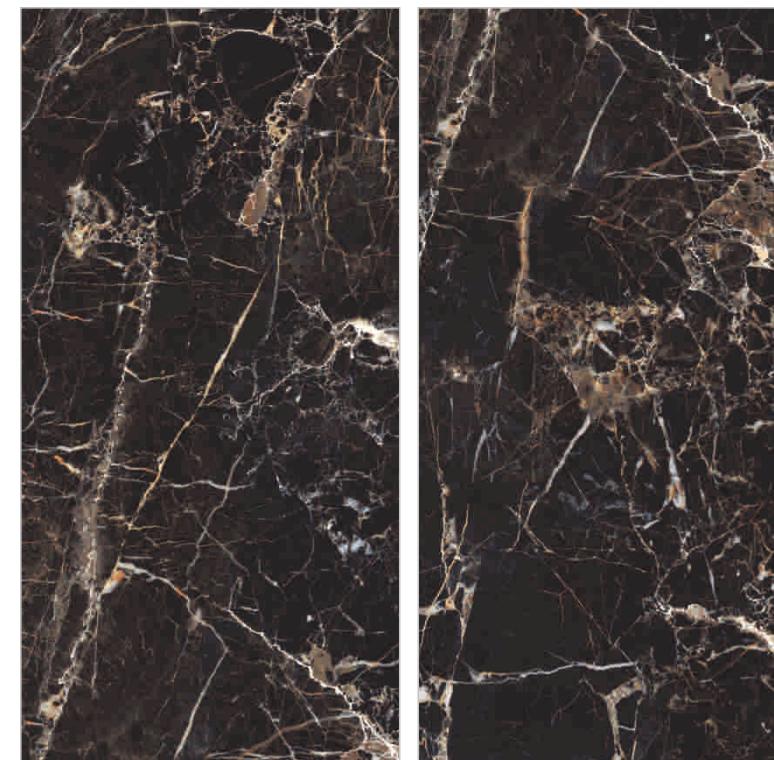

RANDOM 04

QRTECIA EMPERADOR

Size
60x120cm

Finish
High Gloss

Thickness
8.8mm