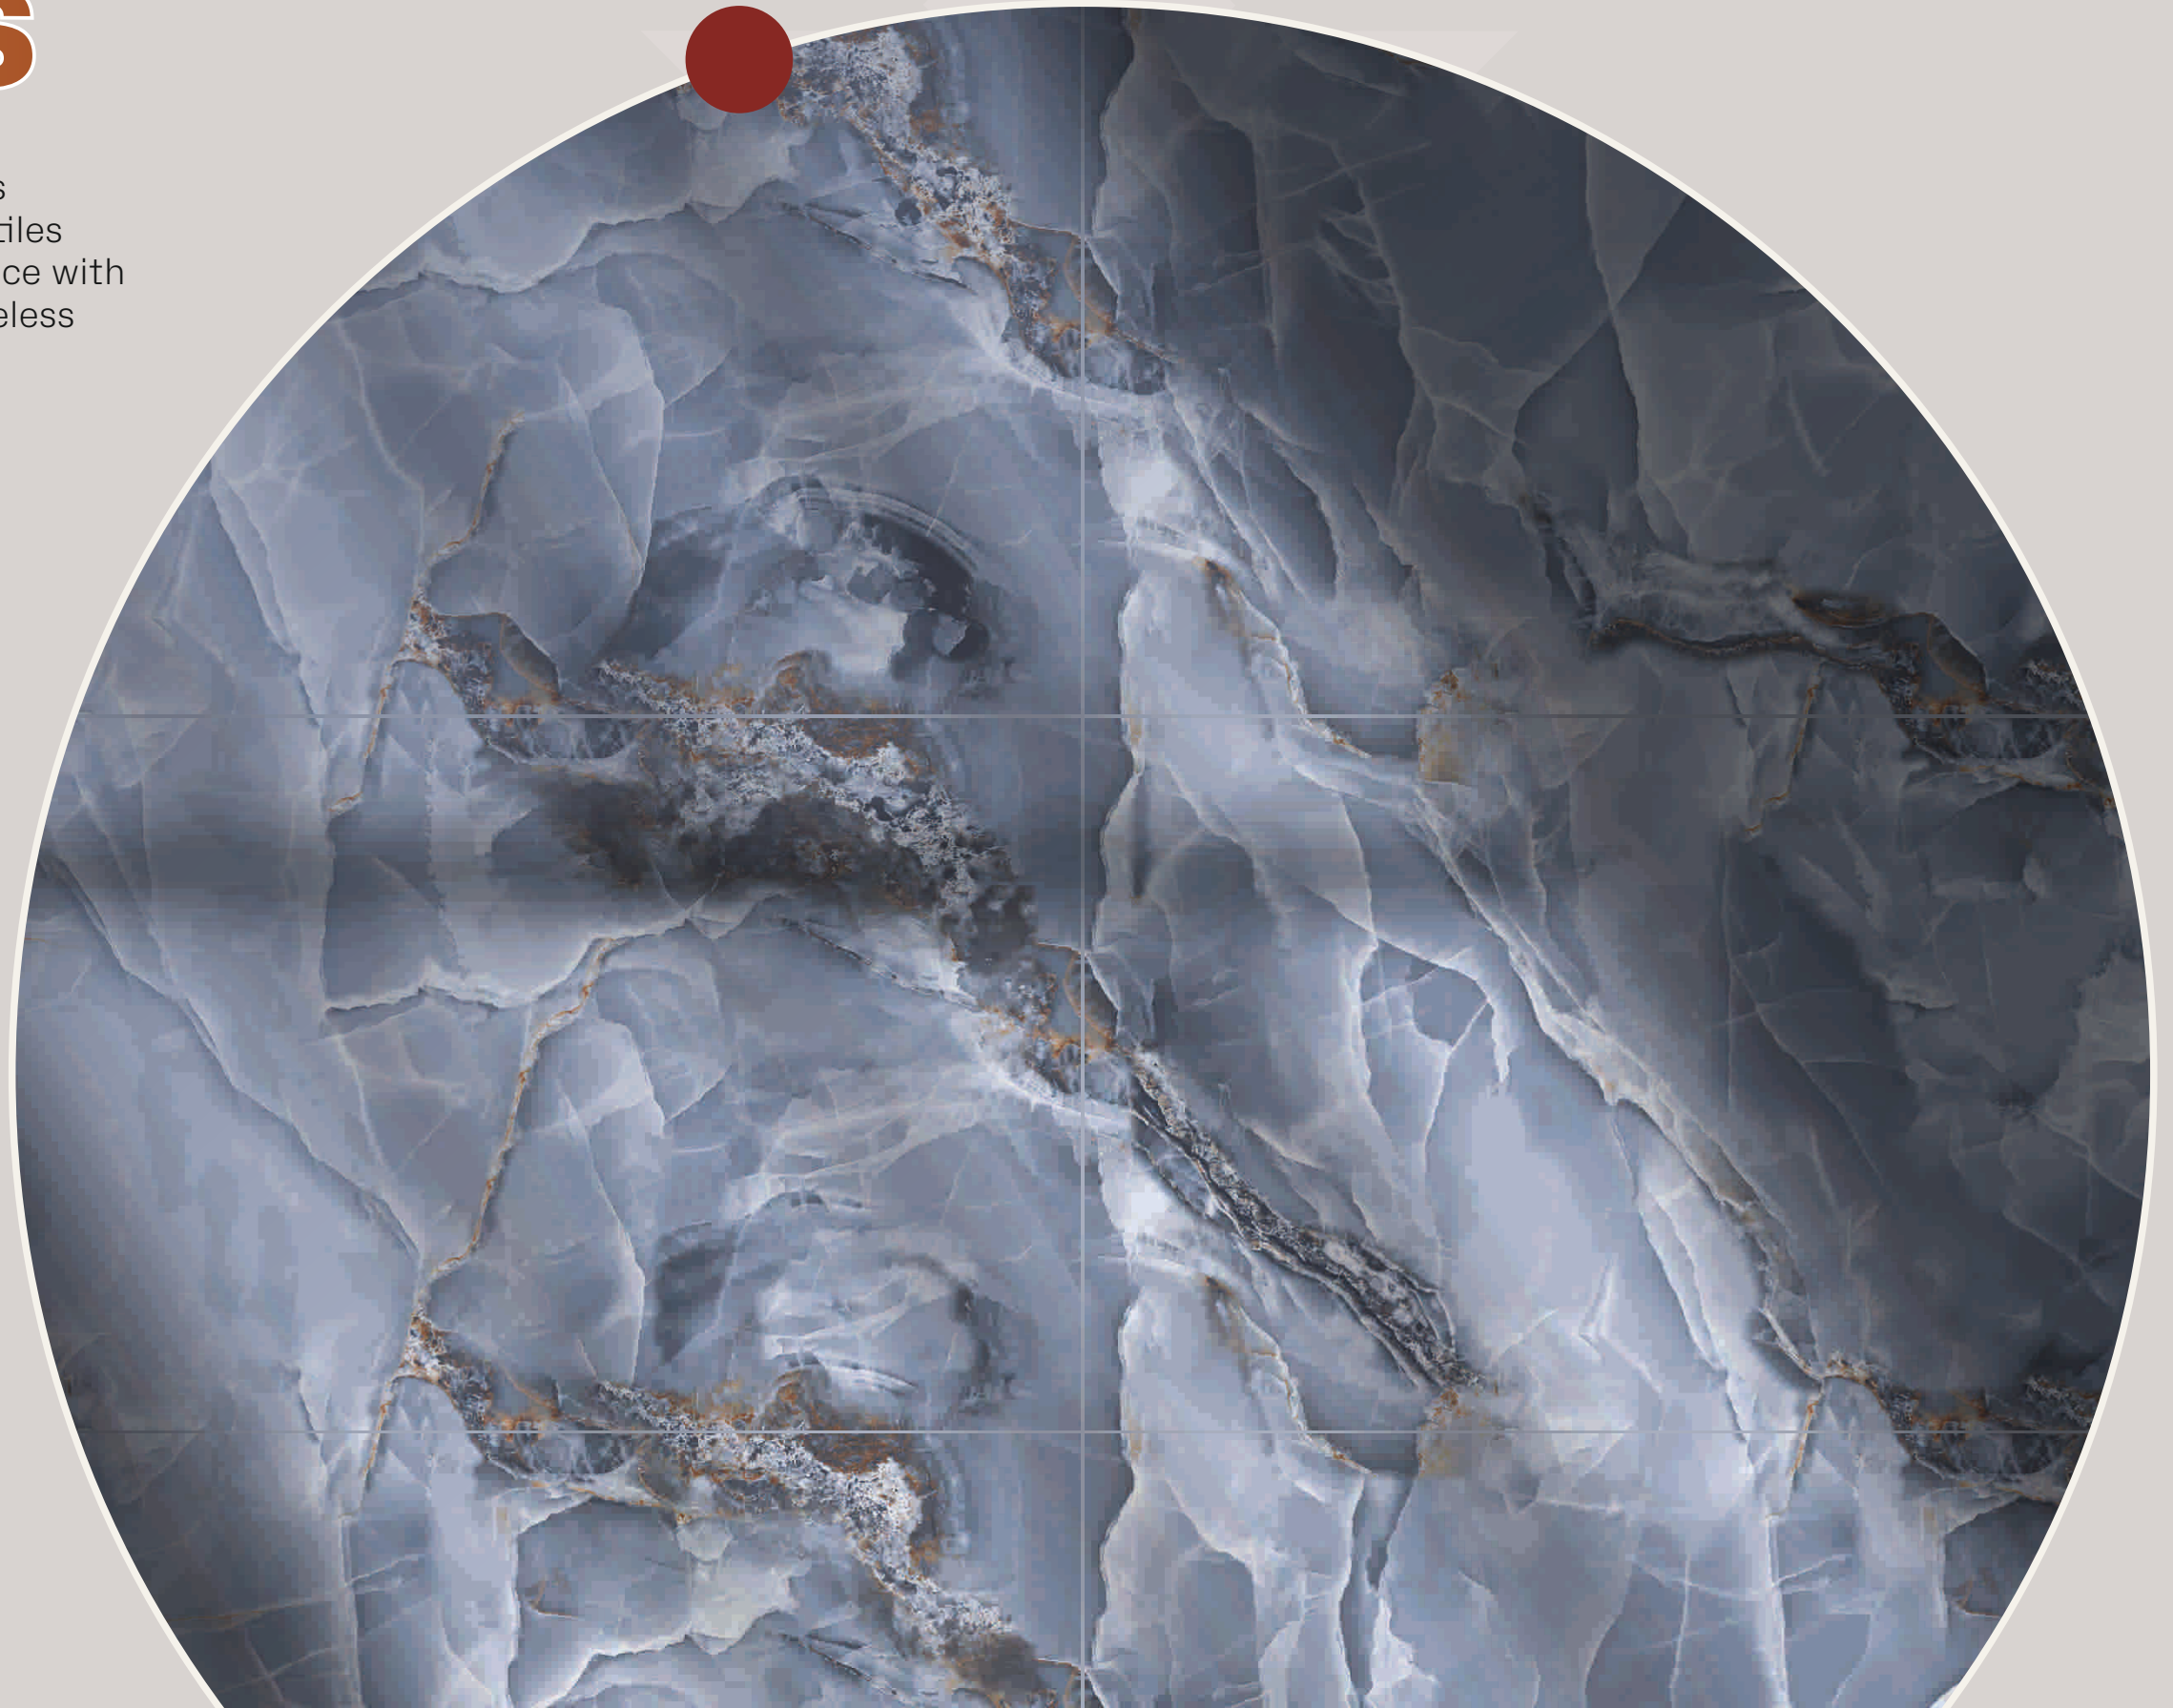

Introducing our High Gloss Endless Collection, a stunning selection of tiles crafted for export. Elevate your space with the unparalleled brilliance and timeless allure of our glossy finishes.