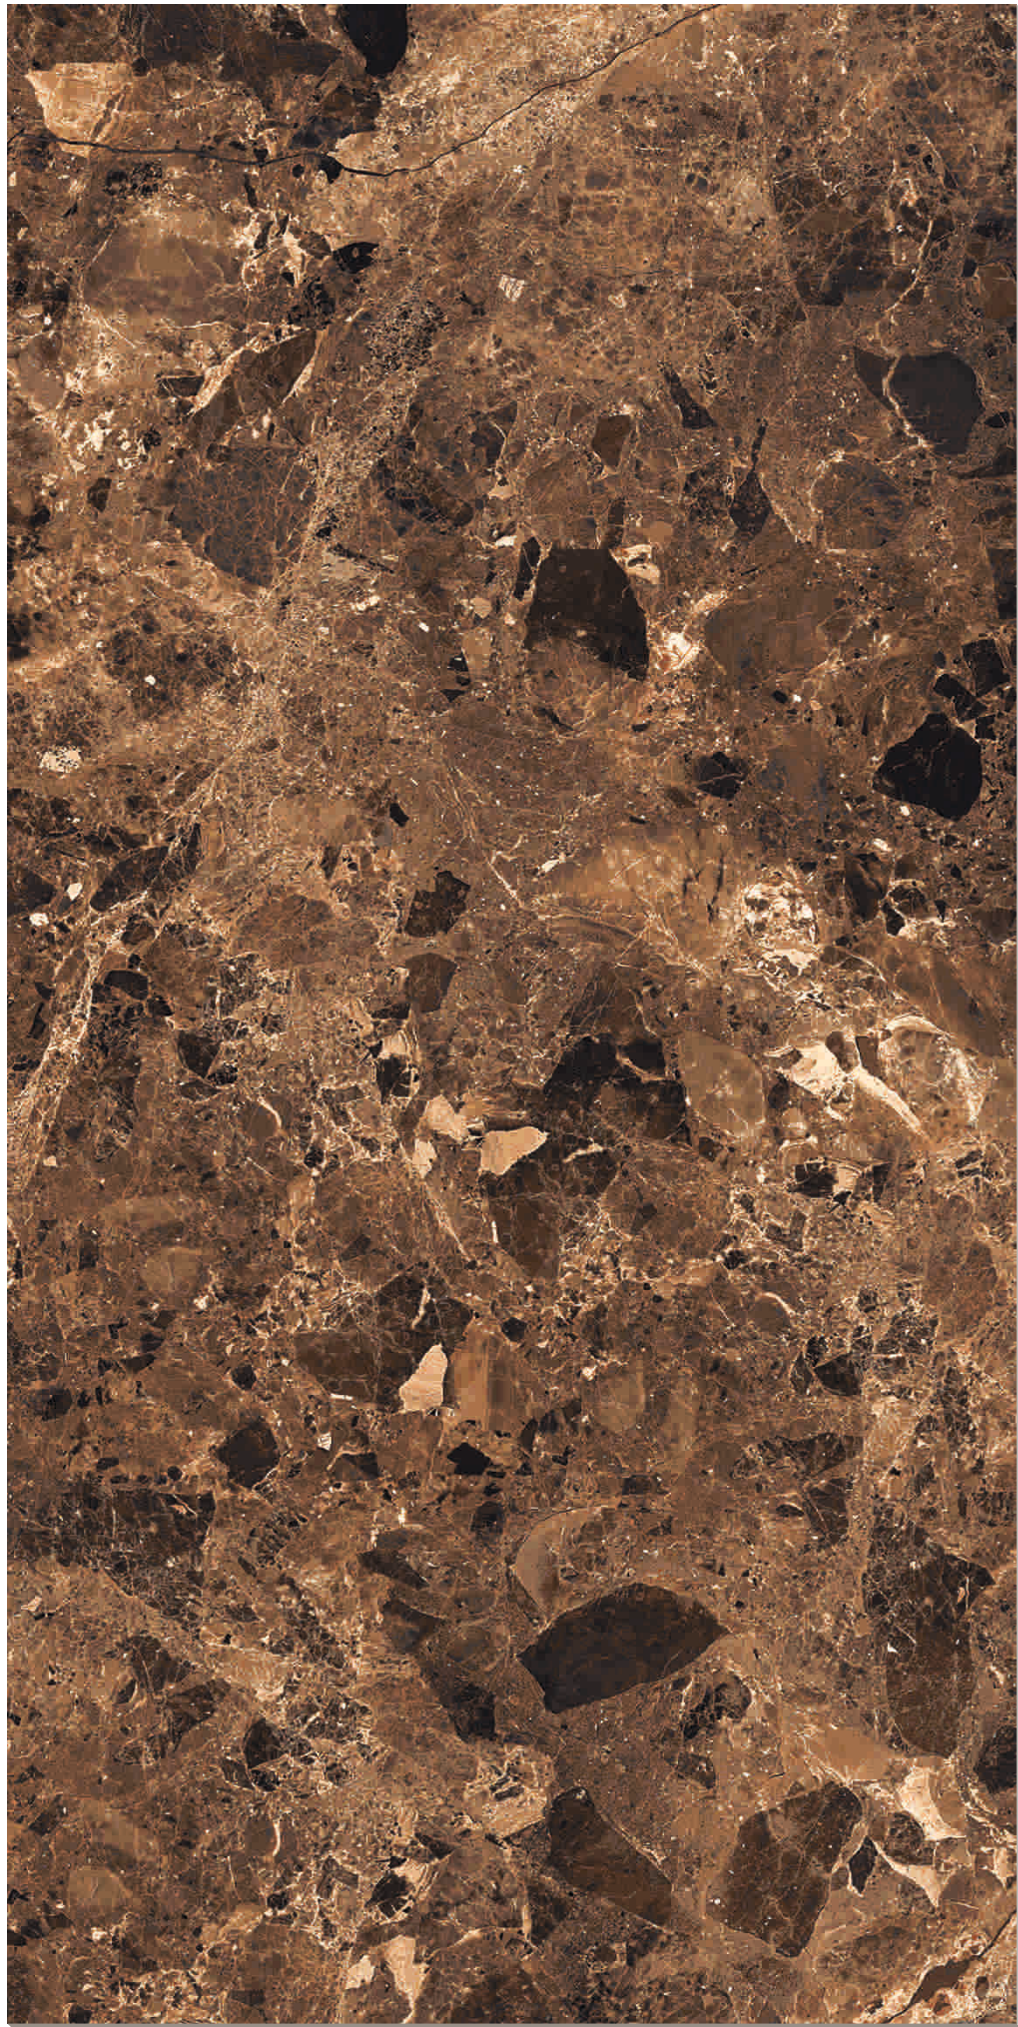

RANDOM 06

MARQUES WHITE

Size
60x120cm

Finish
High Gloss

Thickness
8.8mm

TOUCH FOR

NEW
COLLECTION

Preview of
Marques White