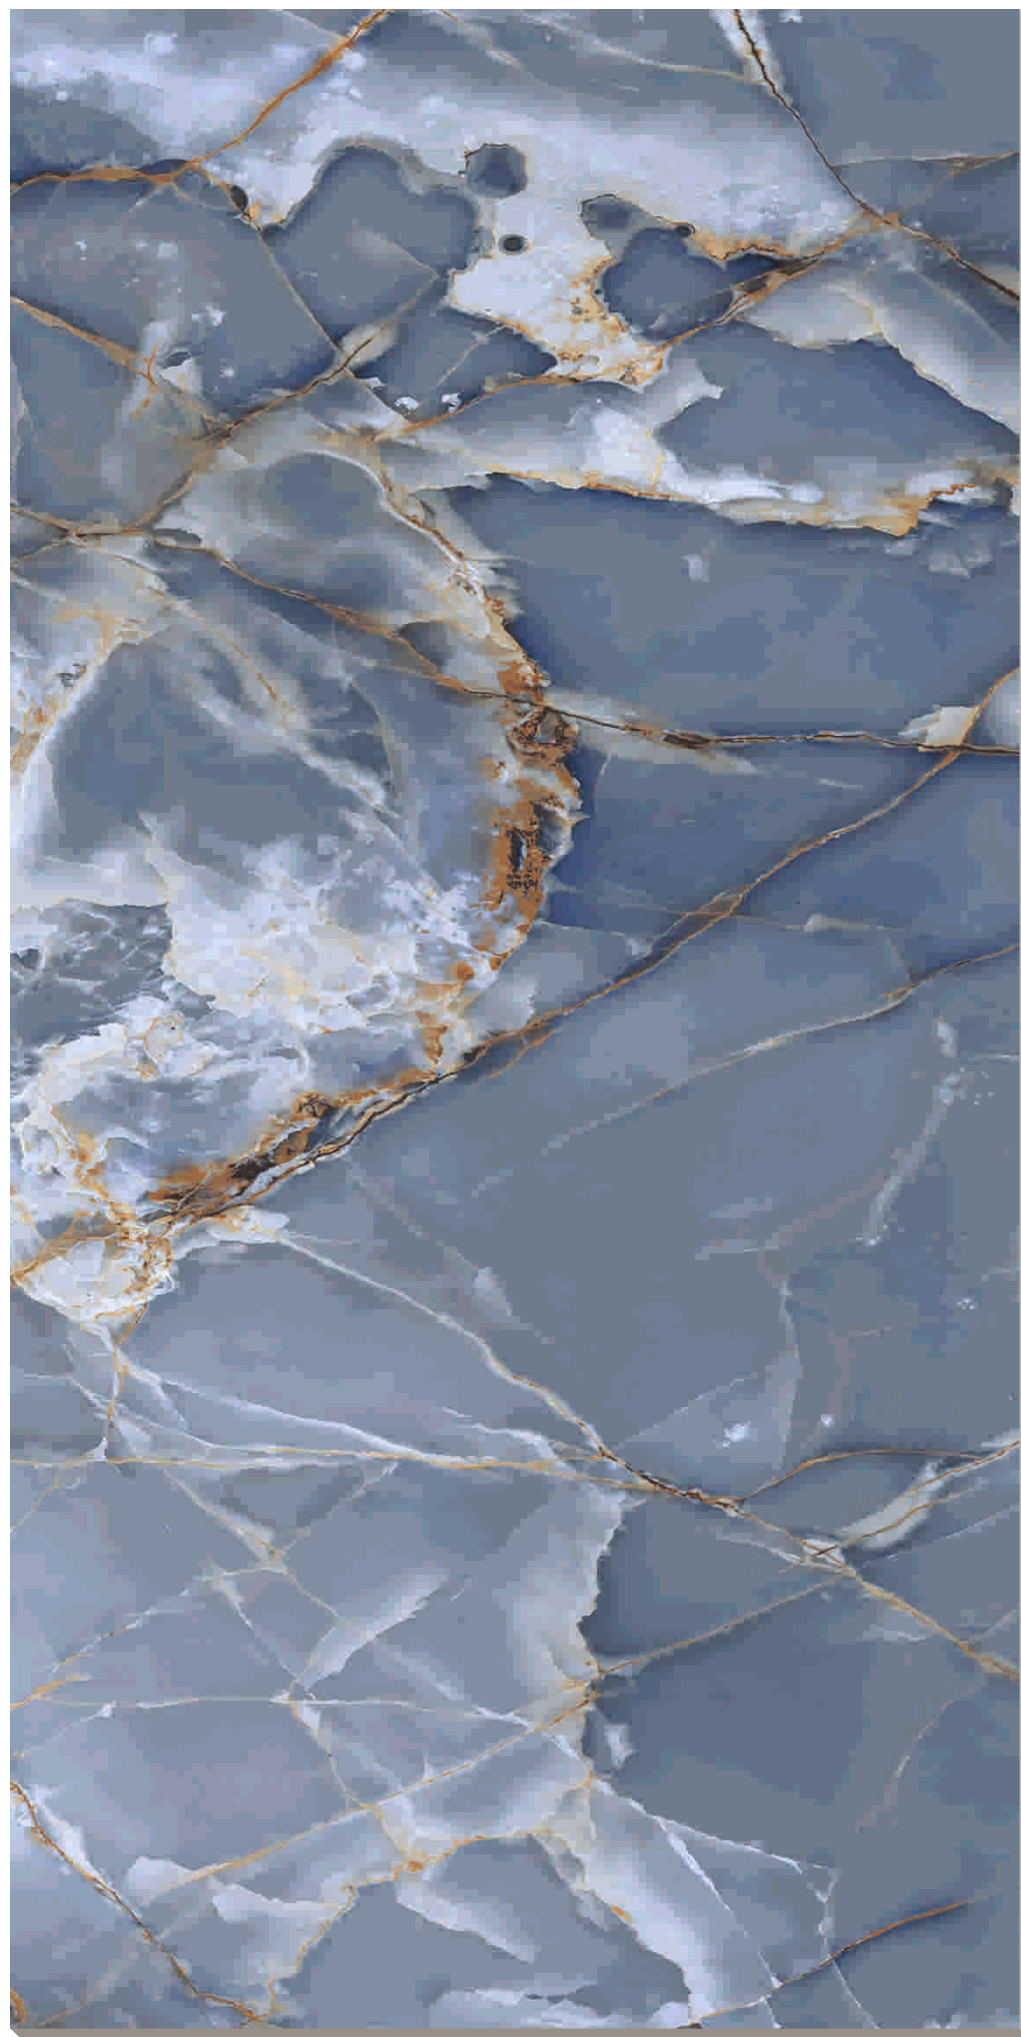

RANDOM 03

NEO MARQUINA

Size
60x120cm

Finish
High Gloss

Thickness
8.8mm

TOUCH FOR

NEW
COLLECTION

Preview of
Neo Marquina