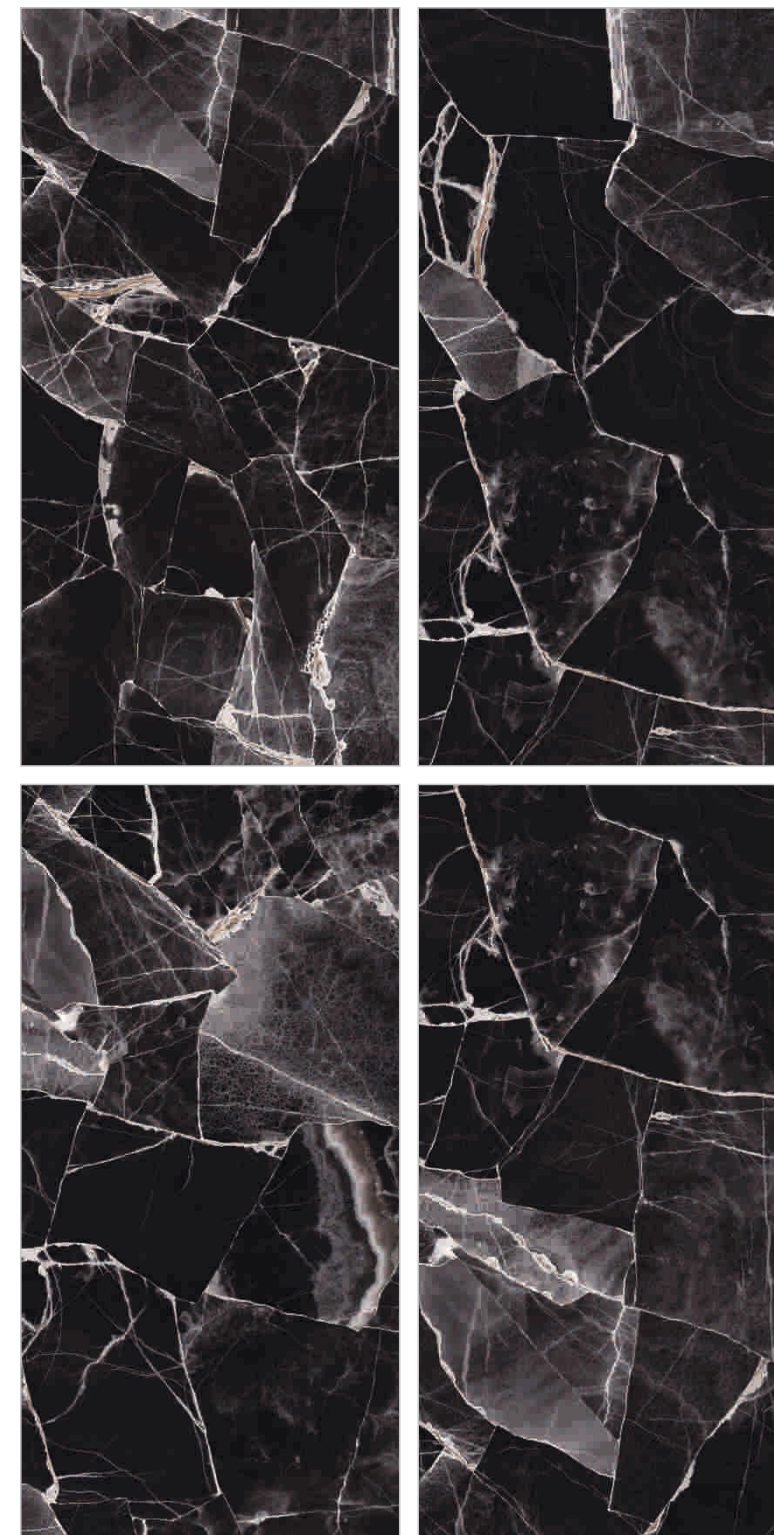

RANDOM 04

CRYSTAL BLACK

Size
60x120cm

Finish
High Gloss

Thickness
8.8mm

TOUCH FOR
360°

NEW
COLLECTION