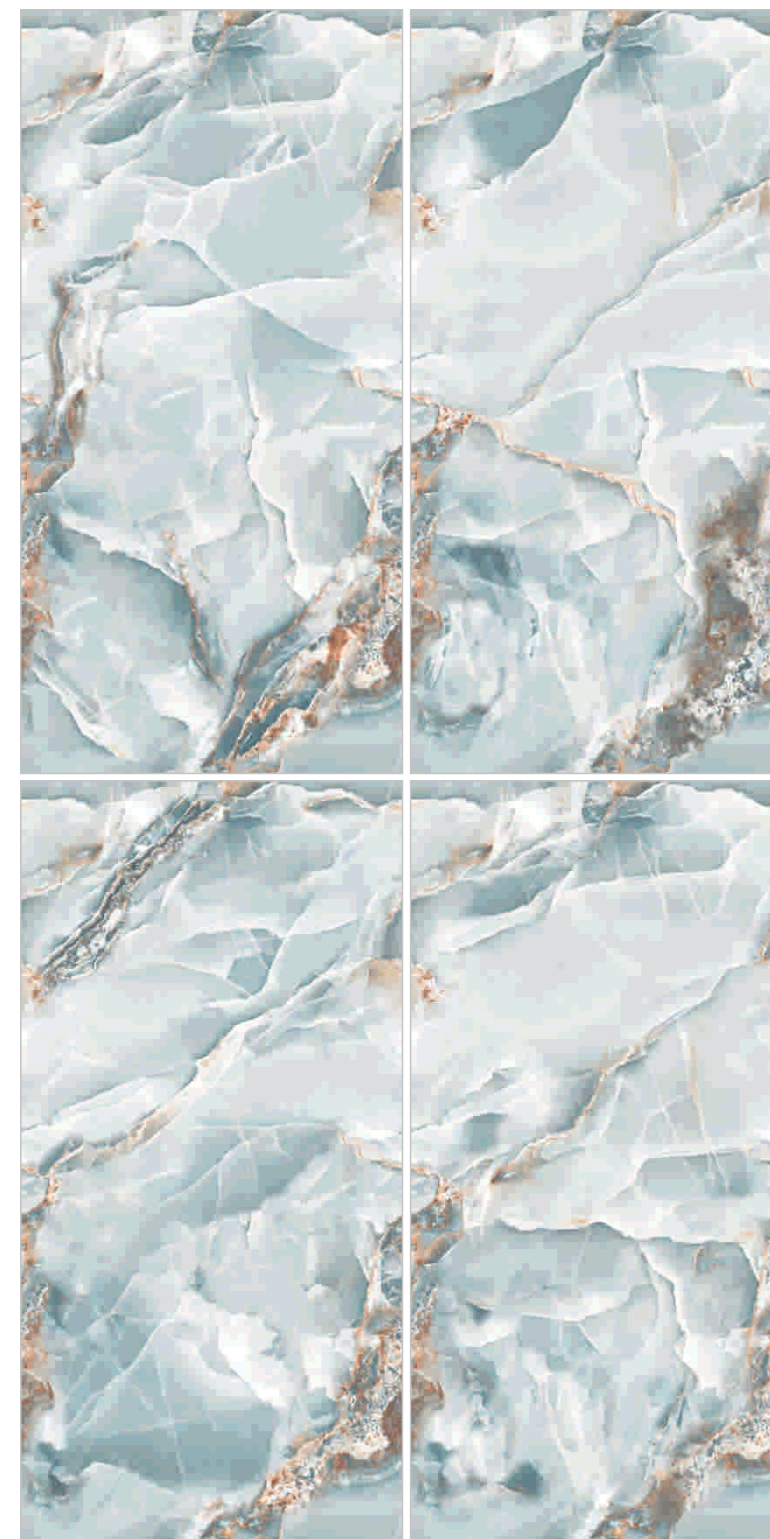

**CORSICA
ONYX BLUE
ENDLESS**

Size
60x120cm

Finish
High Gloss

Thickness
8.8mm

TOUCH FOR
360°

NEW
COLLECTION

Preview of
Corsica Onyx Blue Endless

RANDOM 06