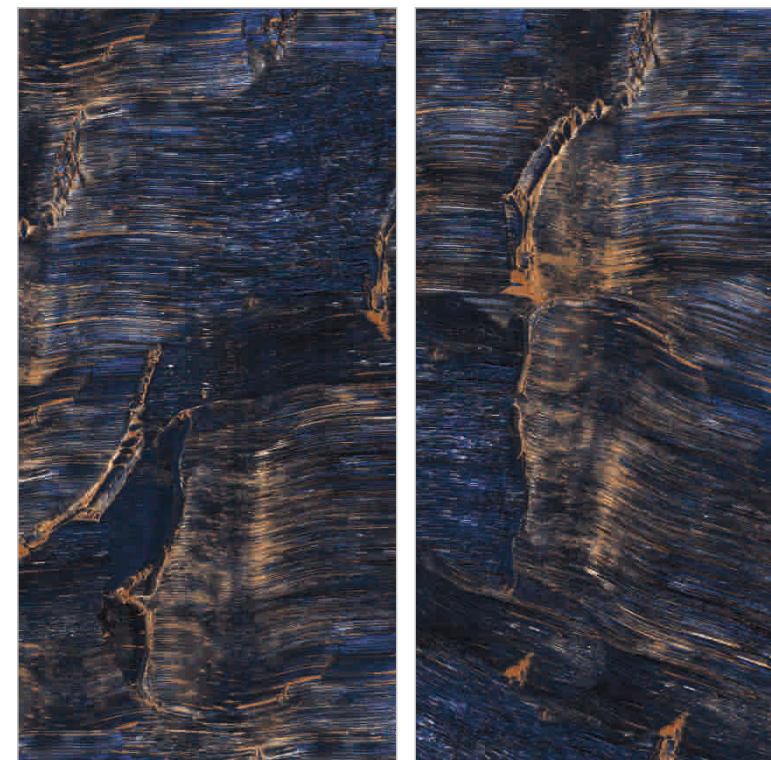

RANDOM 03

CABALLO BLUE

Size
60x120cm

Finish
High Gloss

Thickness
8.8mm