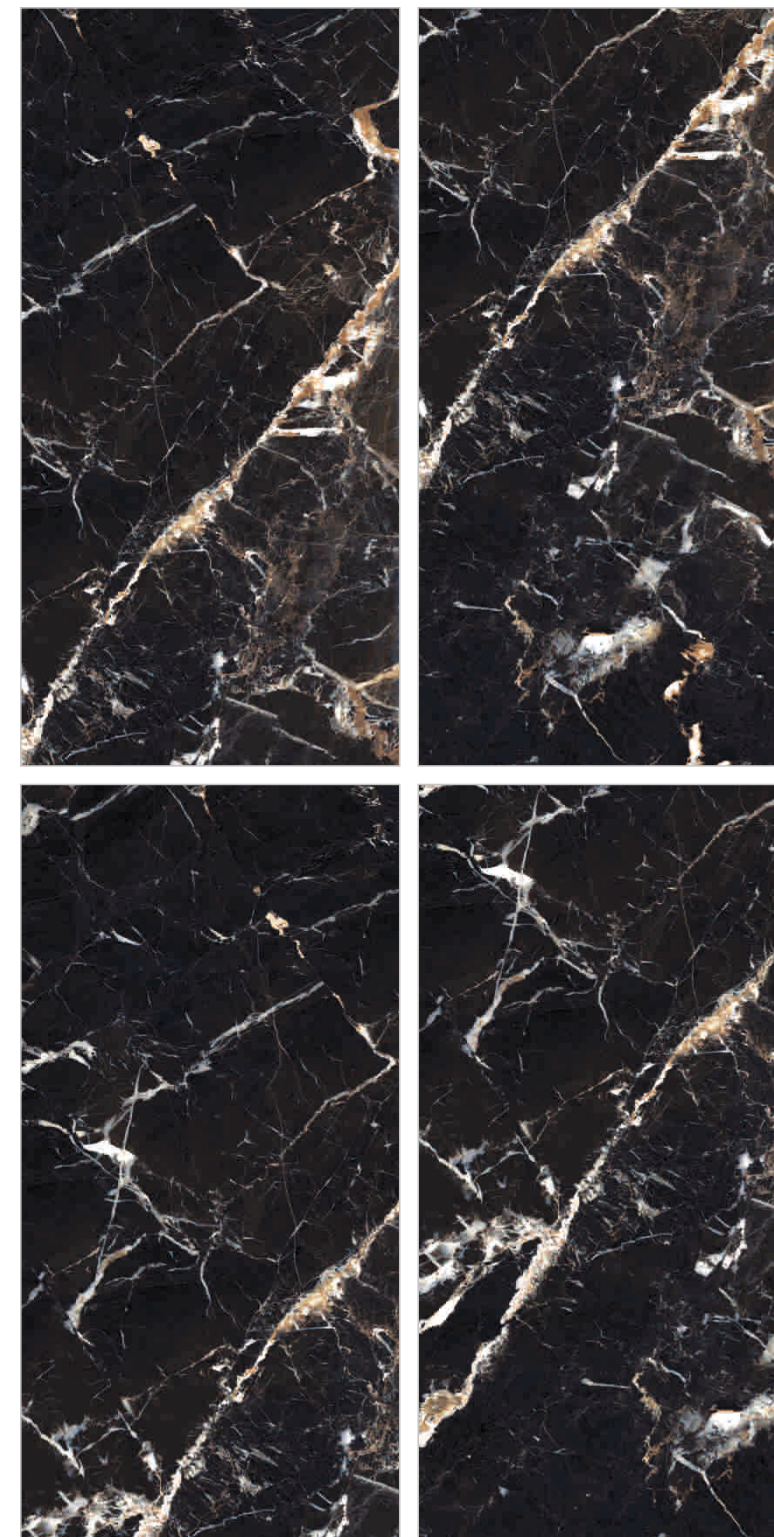

RANDOM 04

LAMOS EMPERADOR

Size
60x120cm

Finish
High Gloss

Thickness
8.8mm

TOUCH FOR
360°

NEW
COLLECTION