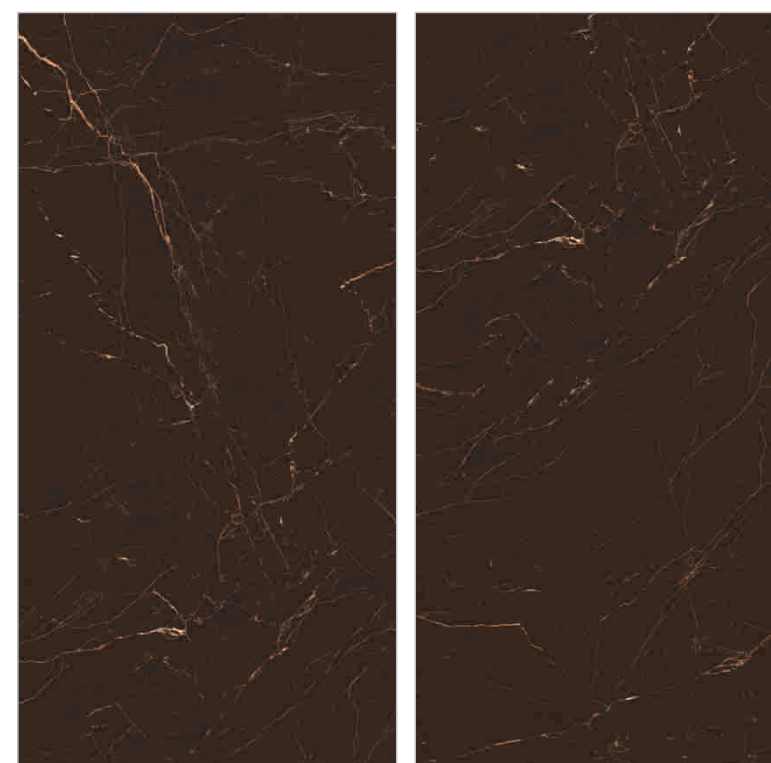

Size
60x120cm

Finish
High Gloss

Thickness
8.8mm

TOUCH FOR

360°

NEW
COLLECTION

RECEPTION

< RESTAURANT
< LOUANGE