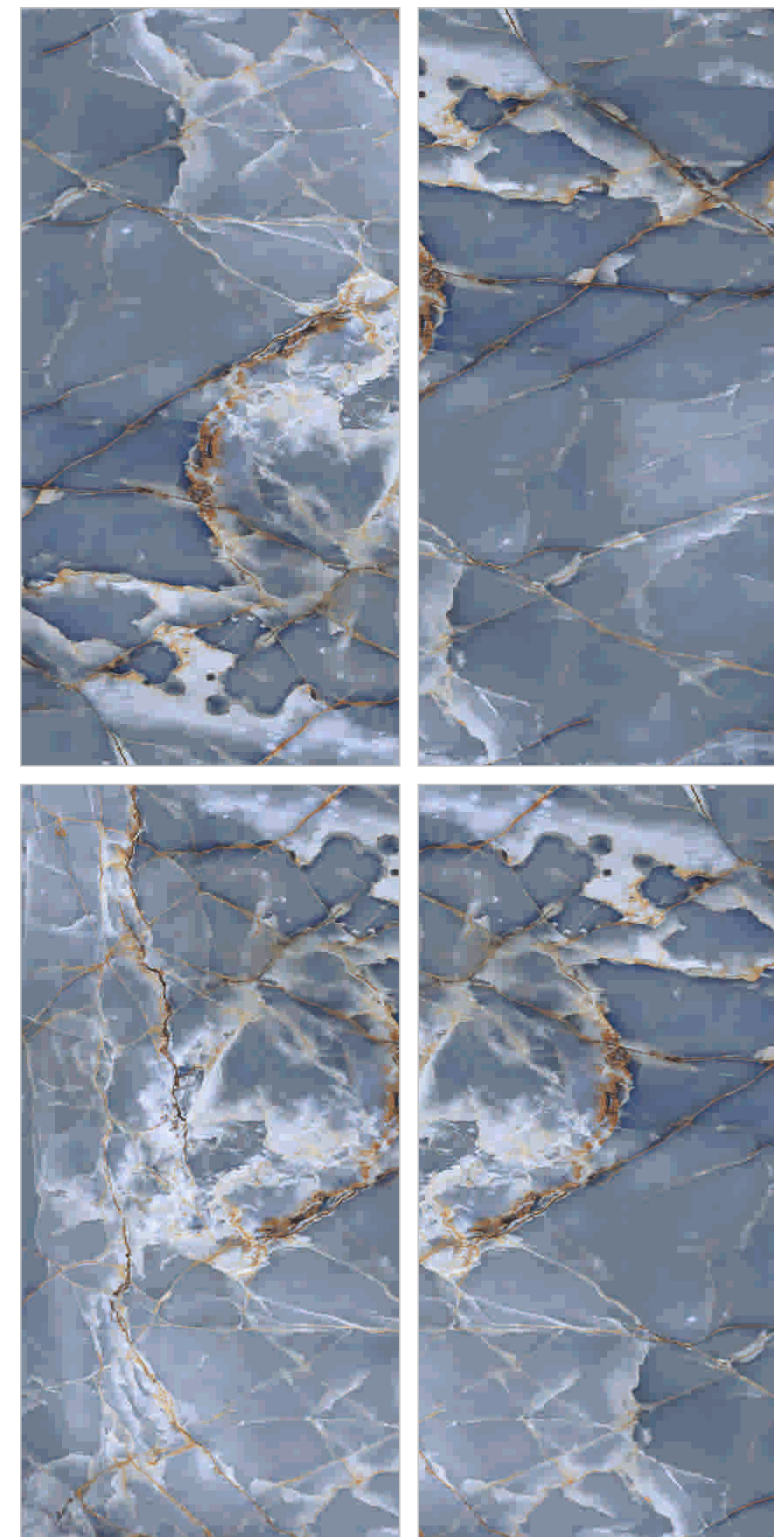

RANDOM 03

**ONZE
BLUE**

Size
60x120cm

Finish
High Gloss

Thickness
8.8mm

TOUCH FOR

NEW
COLLECTION