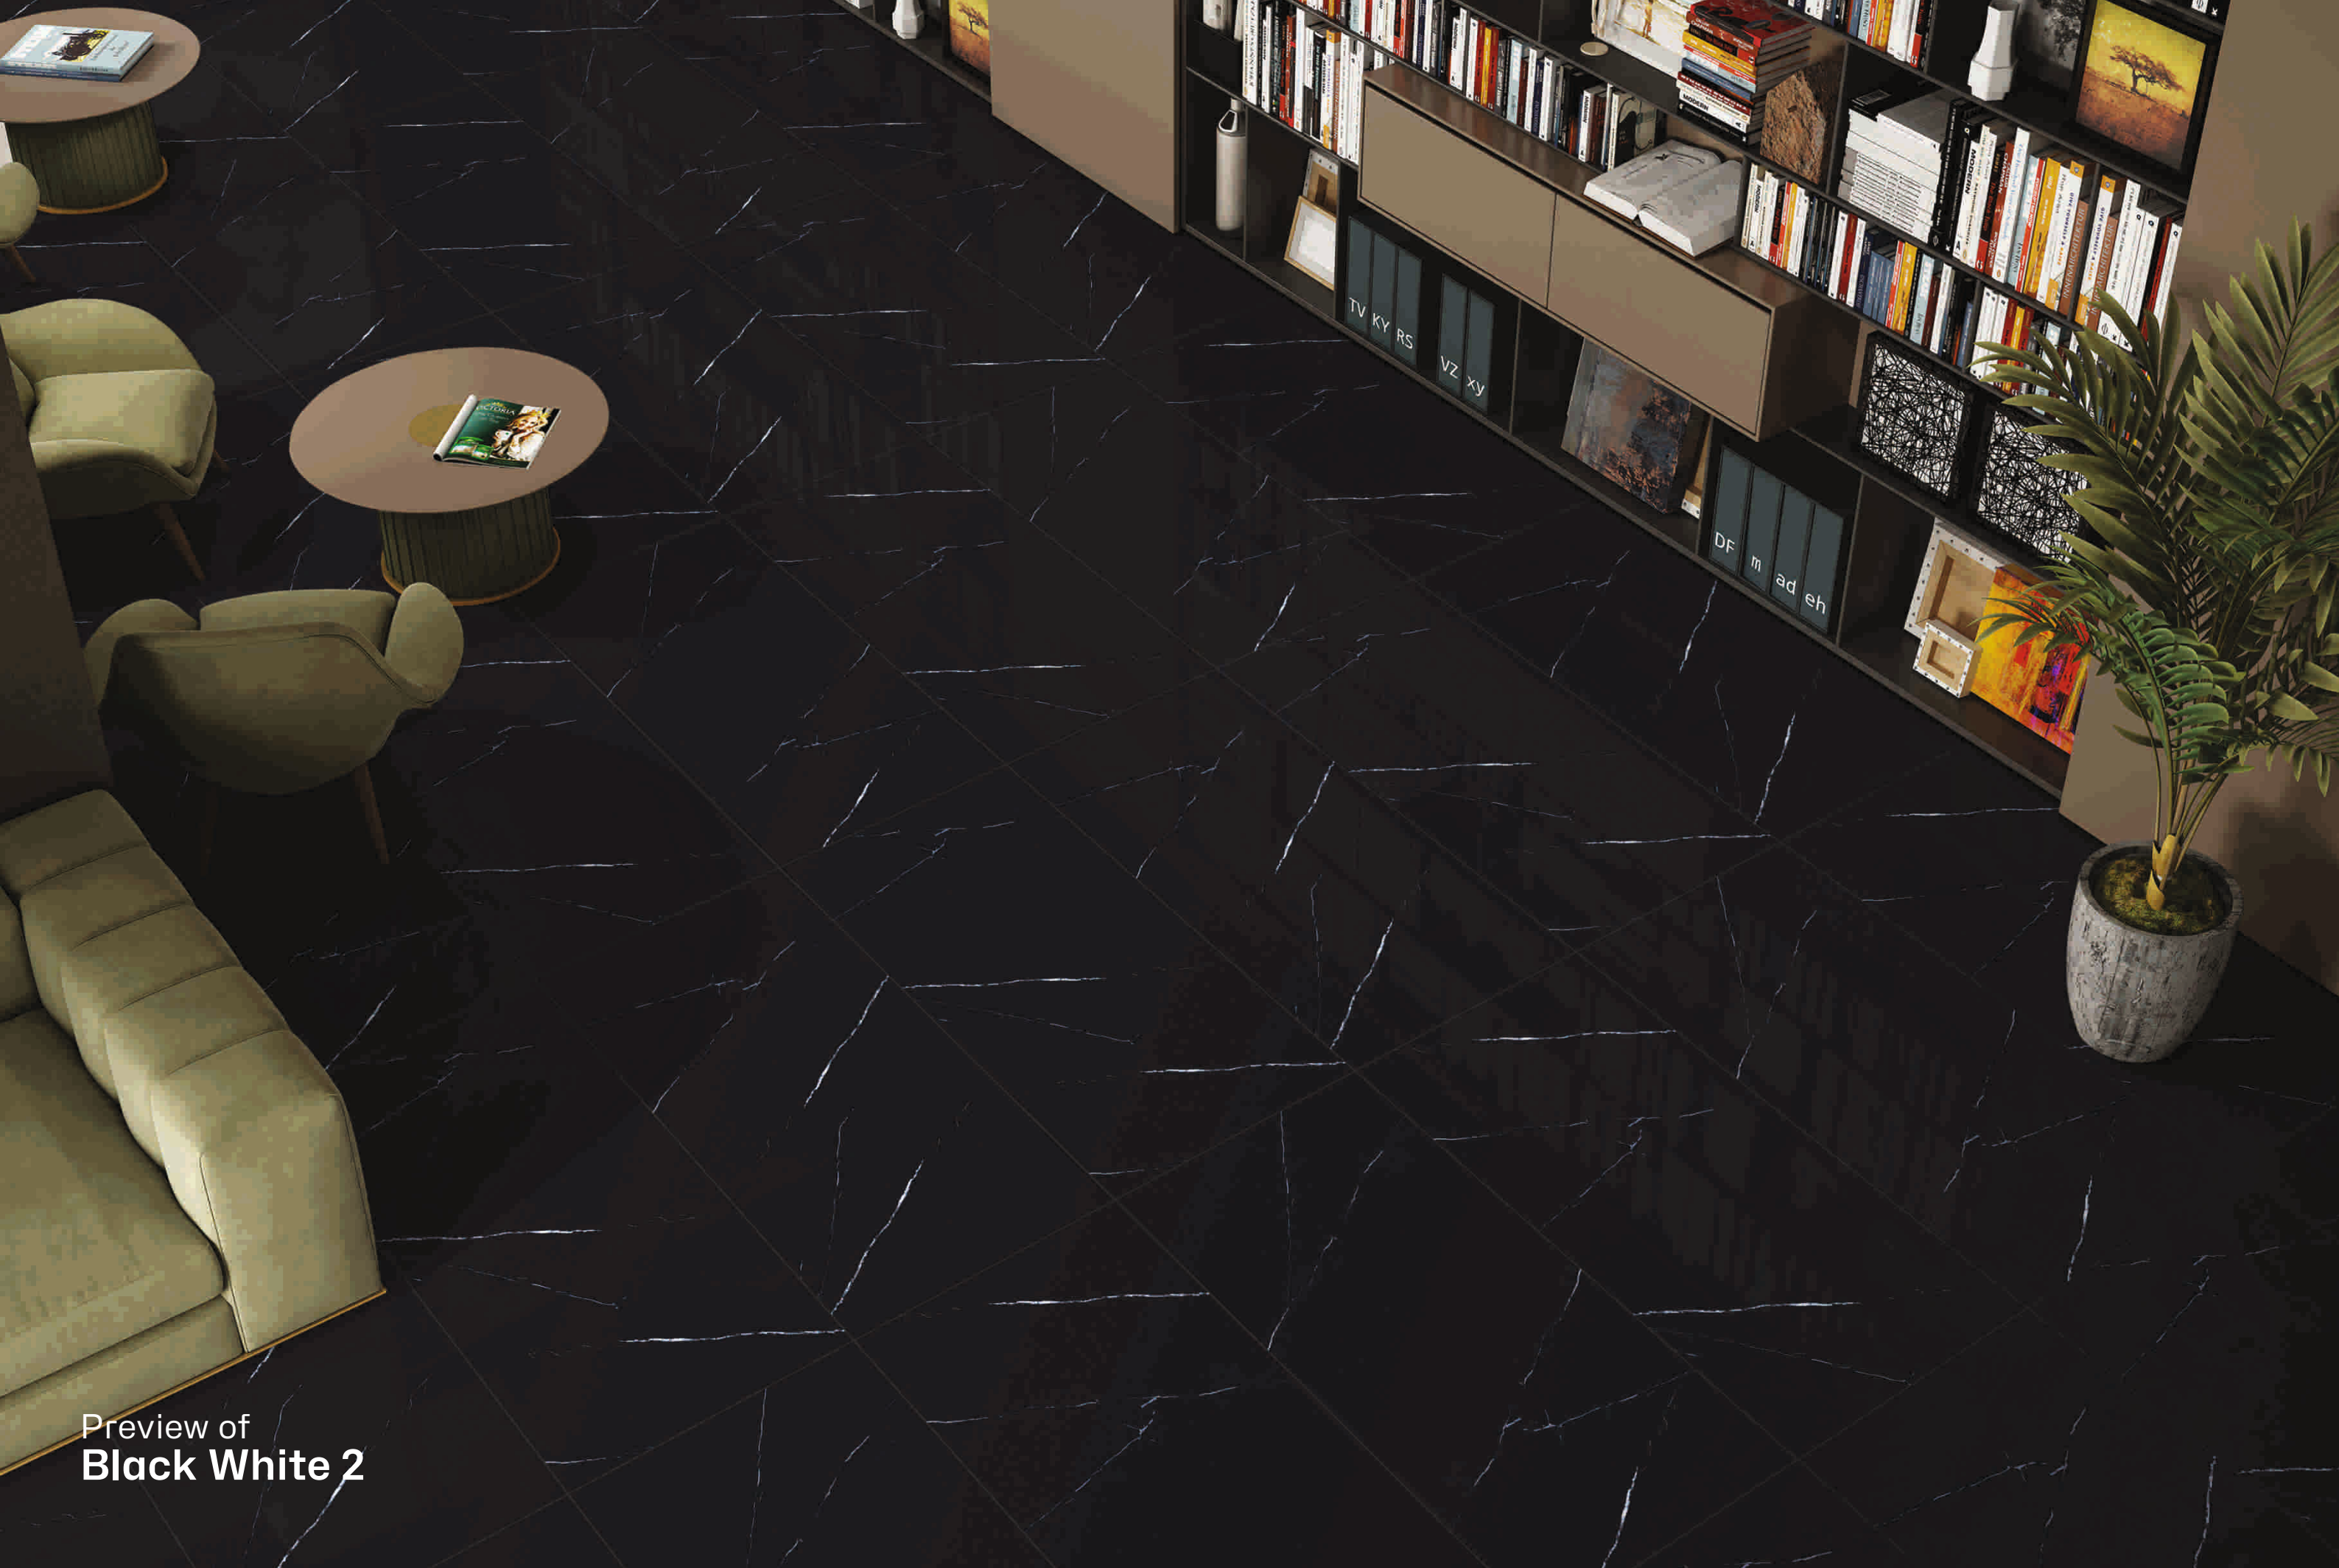

Preview of
Black White 2