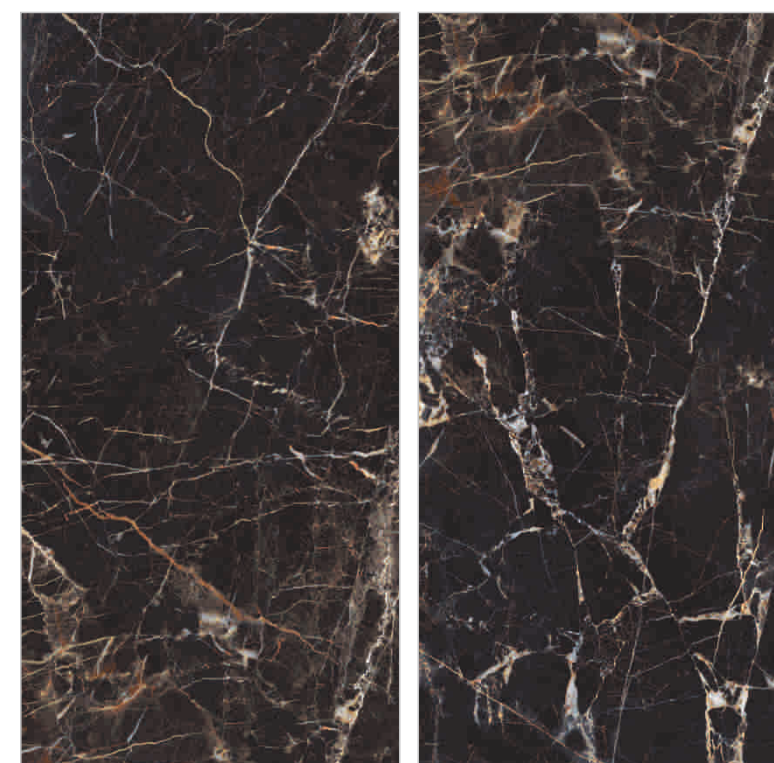

RANDOM 04

QRTECIA EMPERADOR

Size
60x120cm

Finish
High Gloss

Thickness
8.8mm

TOUCH FOR
360°

NEW
COLLECTION

Preview of
Qrtecia Emperador