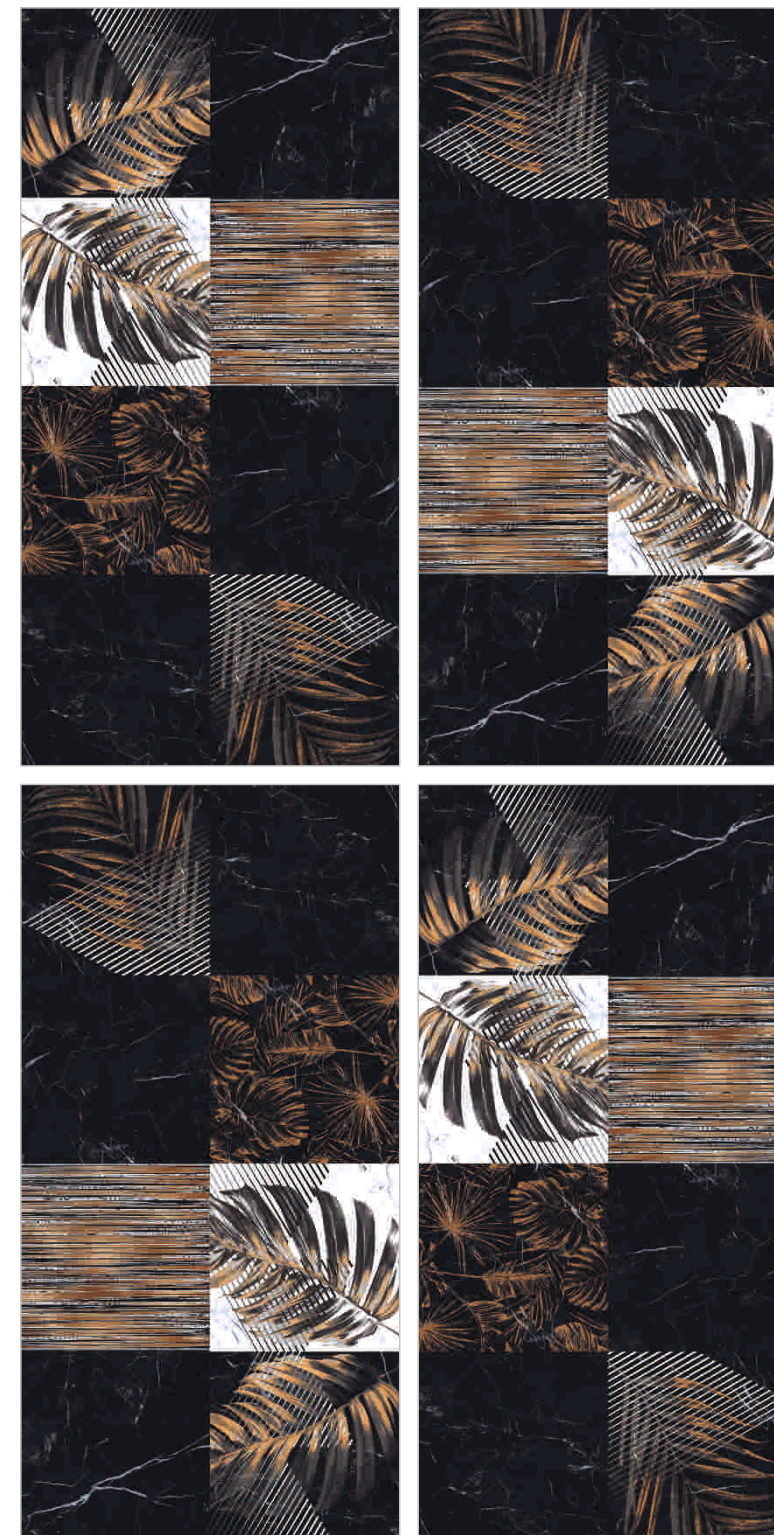

RANDOM 01

**FEONI
BLACK HL**

Size
60x120cm

Finish
High Gloss

Thickness
8.8mm

TOUCH FOR

**NEW
COLLECTION**