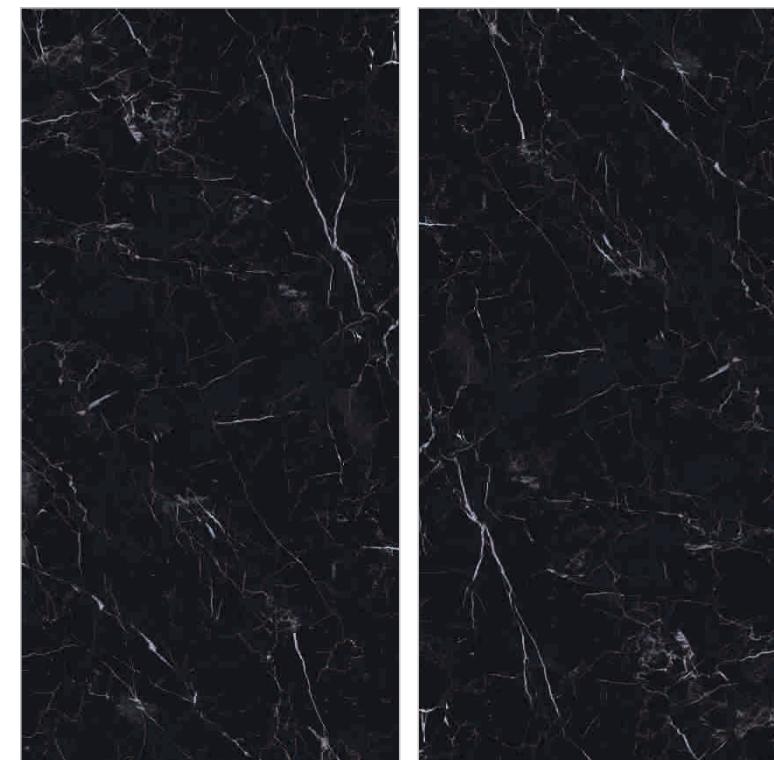

RANDOM 01

**FEONI
BLACK**

Size
60x120cm

Finish
High Gloss

Thickness
8.8mm