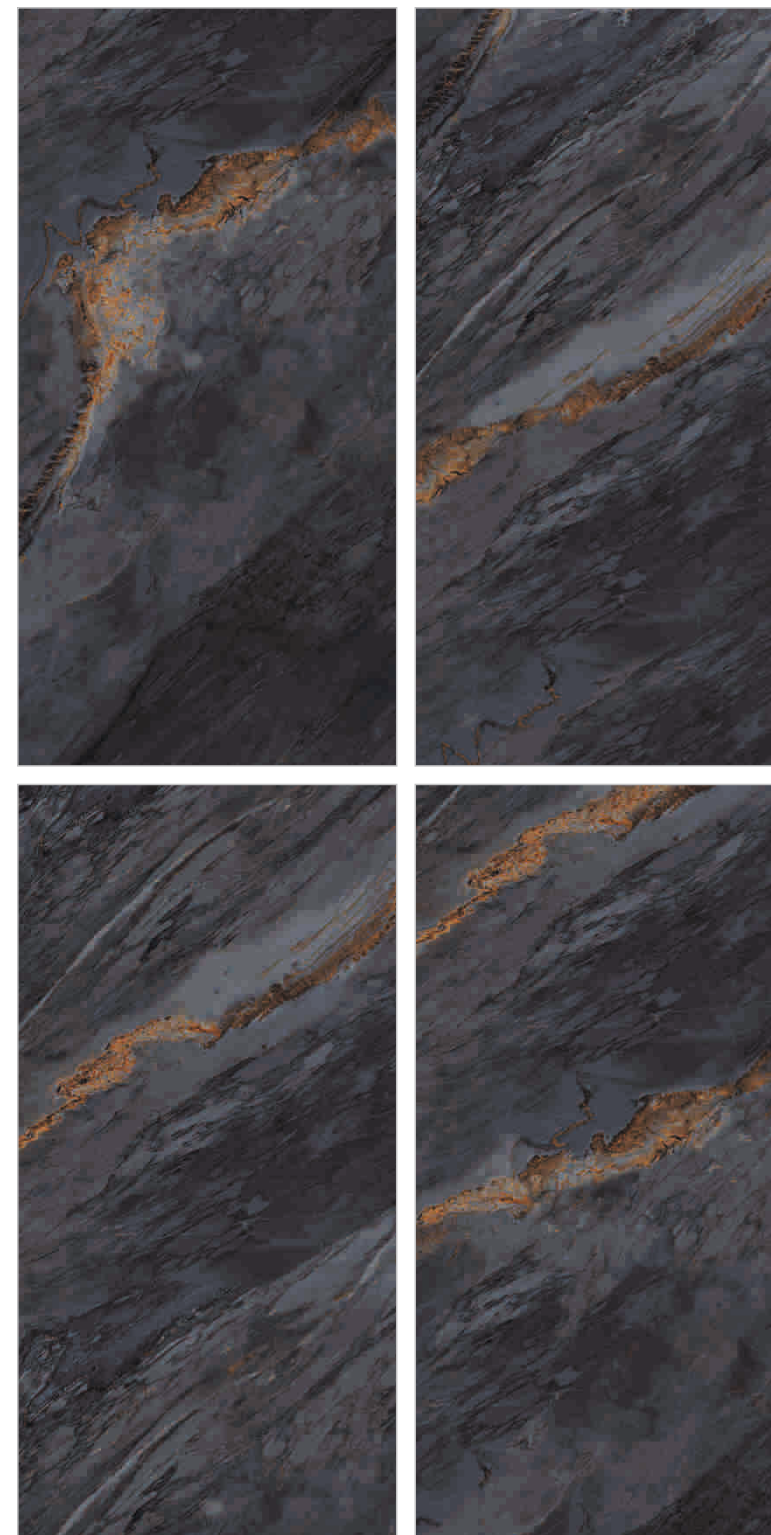

RANDOM 04

**GLUM
BLACK**

Size
60x120cm

Finish
High Gloss

Thickness
8.8mm

TOUCH FOR

NEW
COLLECTION