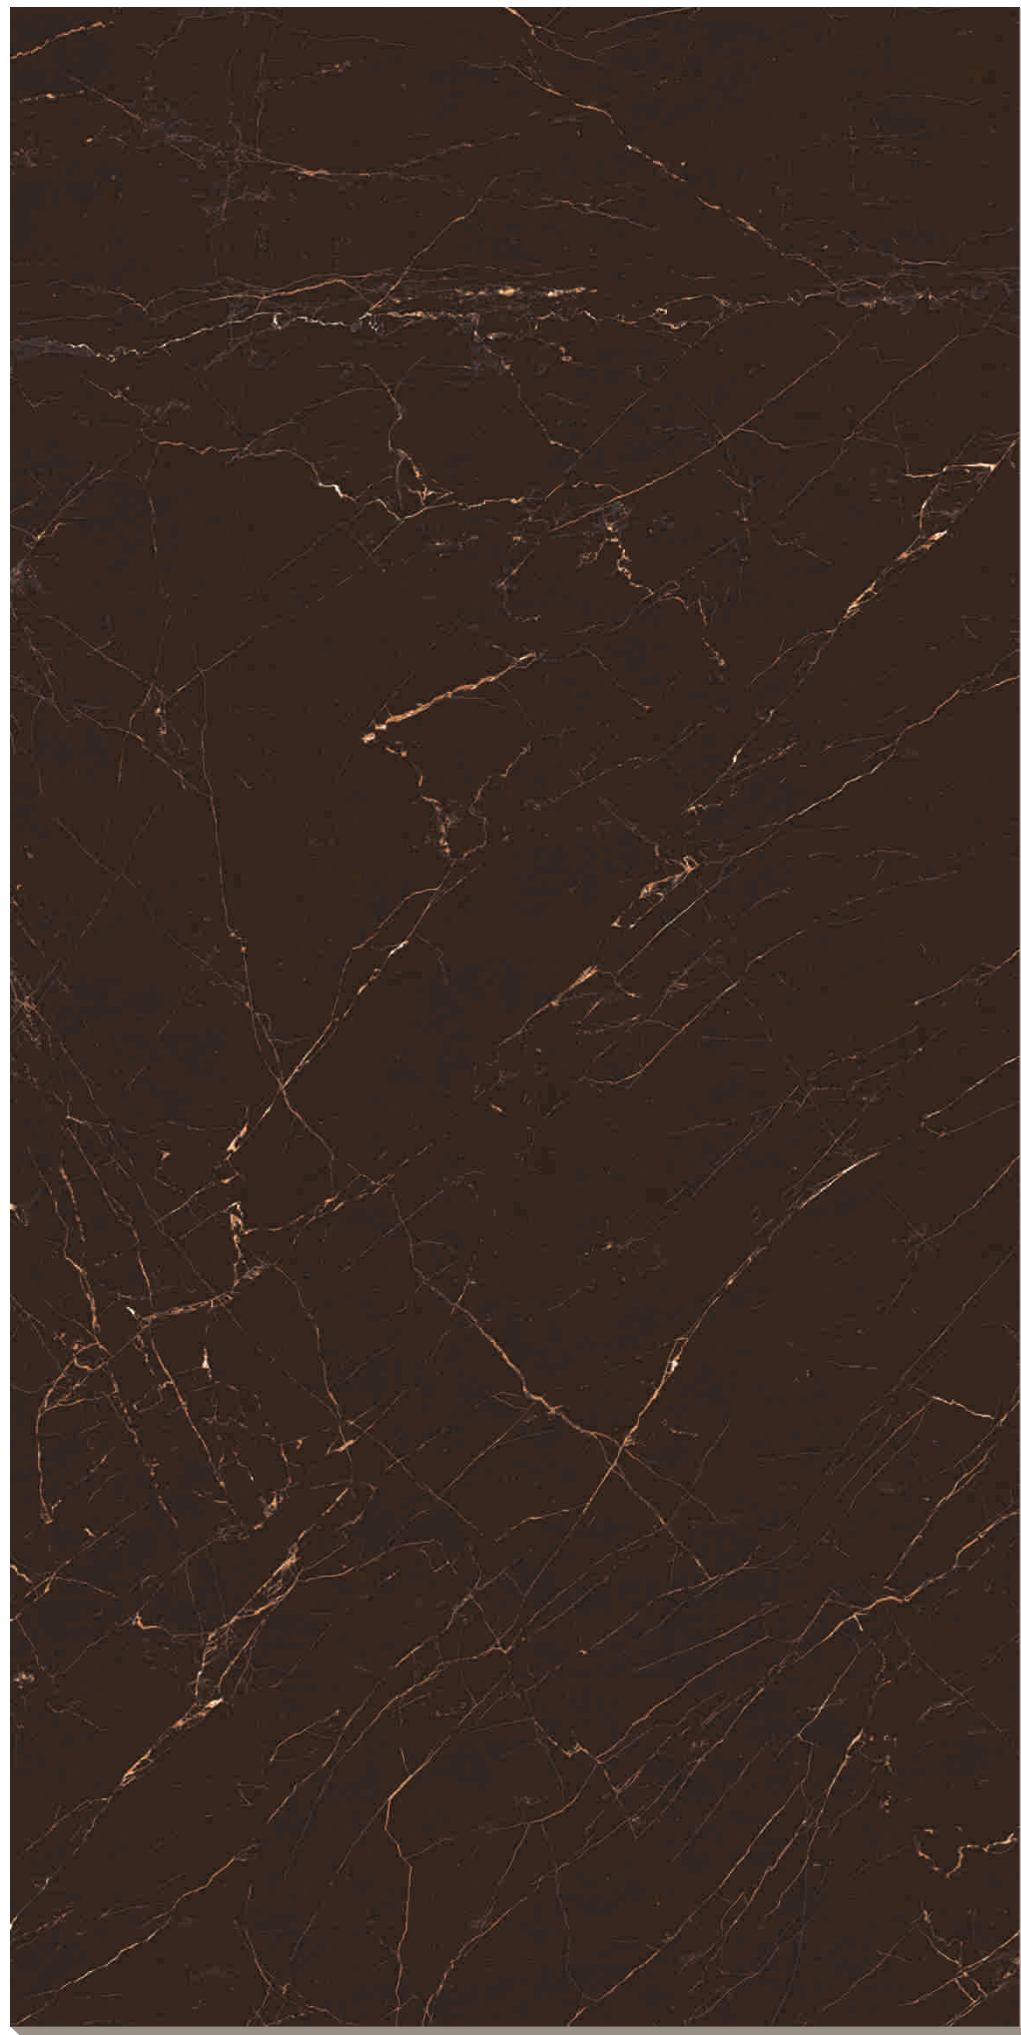

RANDOM 04

ARMANI BROWN

Size
60x120cm

Finish
High Gloss

Thickness
8.8mm

TOUCH FOR

360°

NEW
COLLECTION