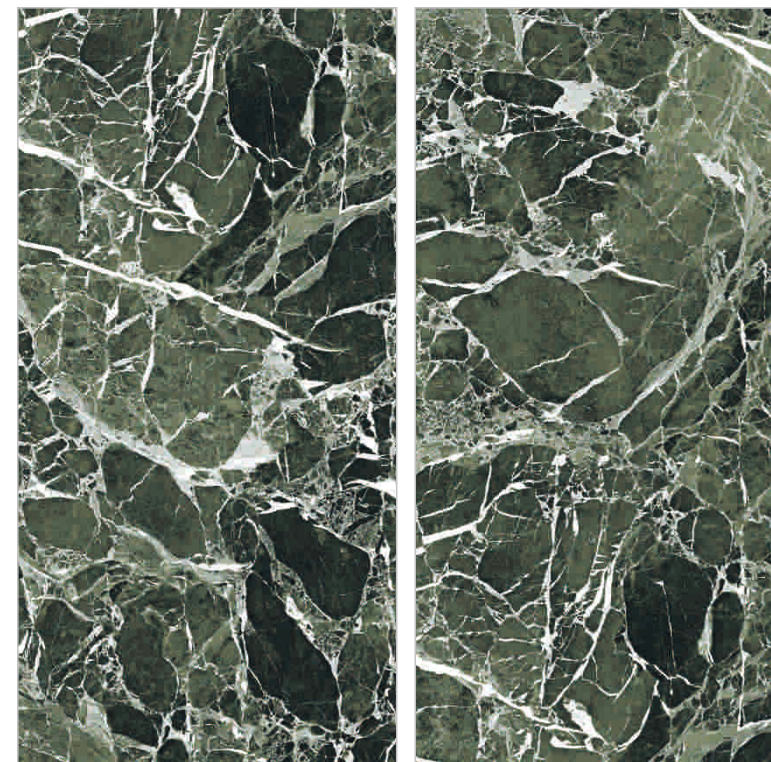

RANDOM 08

**KAISER
MINT**

Size
60x120cm

Finish
High Gloss

Thickness
8.8mm