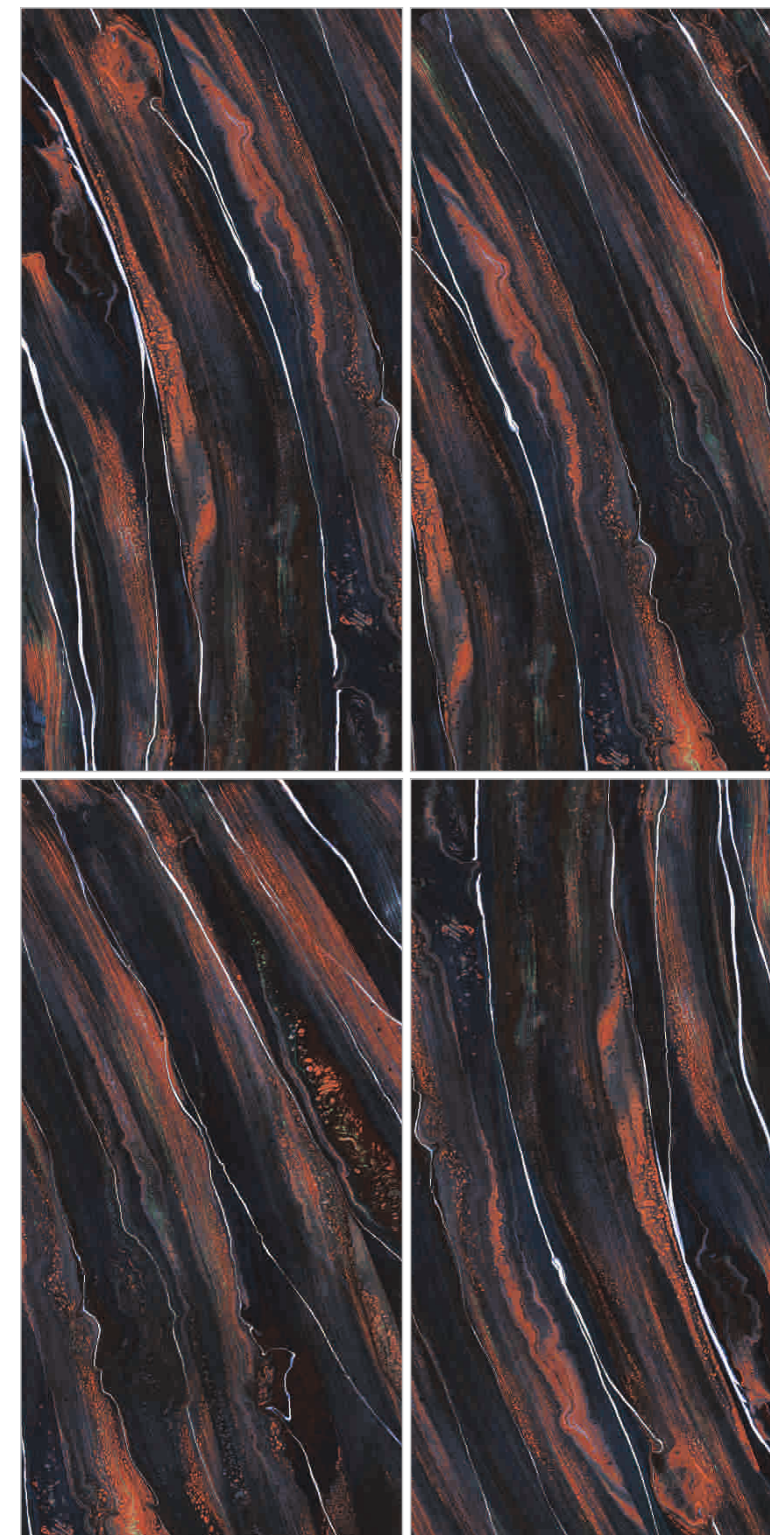

RANDOM 03

DÉCOR 003

Size
60x120cm

Finish
High Gloss

Thickness
8.8mm

TOUCH FOR
360°

NEW
COLLECTION