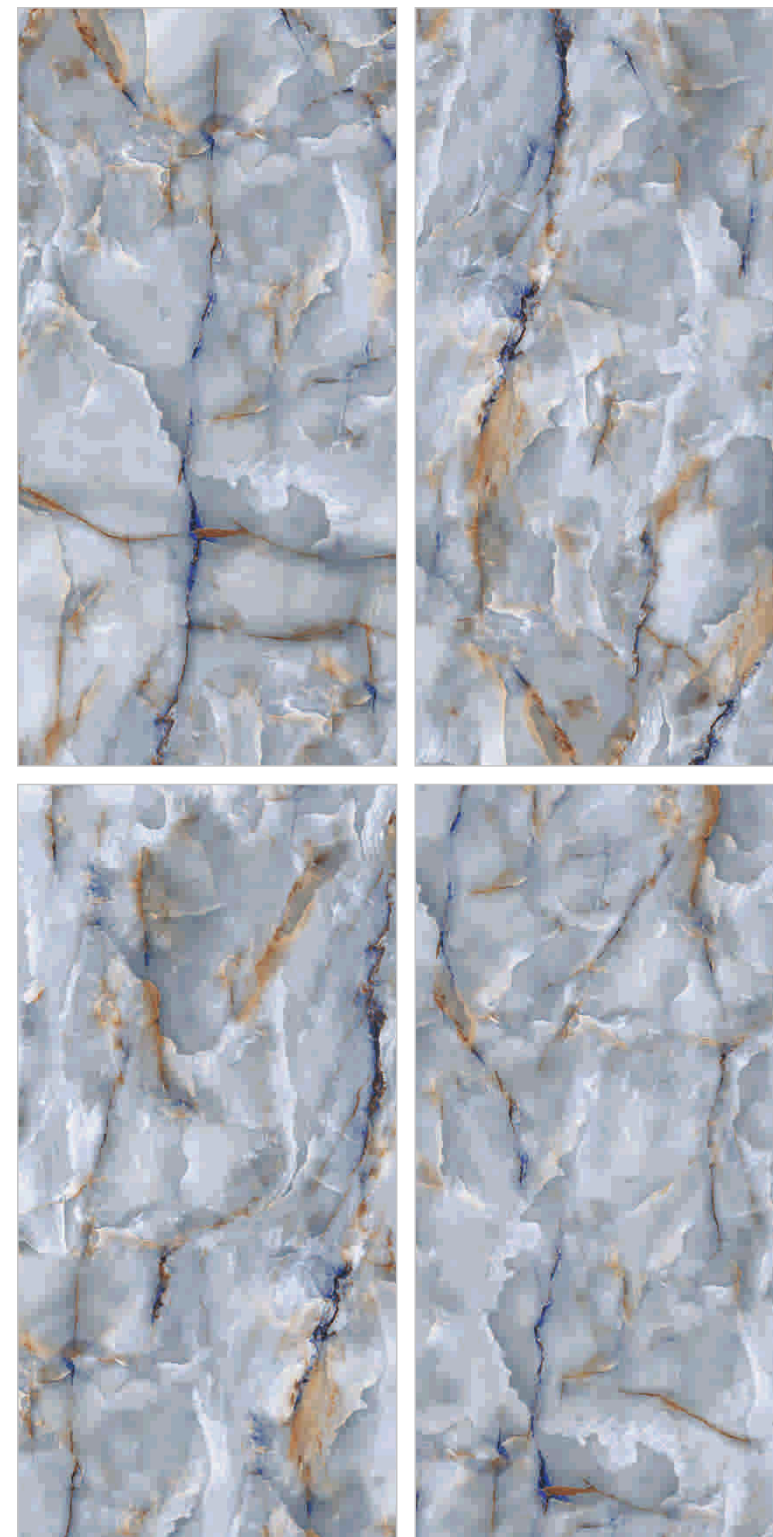

RANDOM 02

MOTRICO MULTY

Size
60x120cm

Finish
High Gloss

Thickness
8.8mm

TOUCH FOR
360°

NEW
COLLECTION