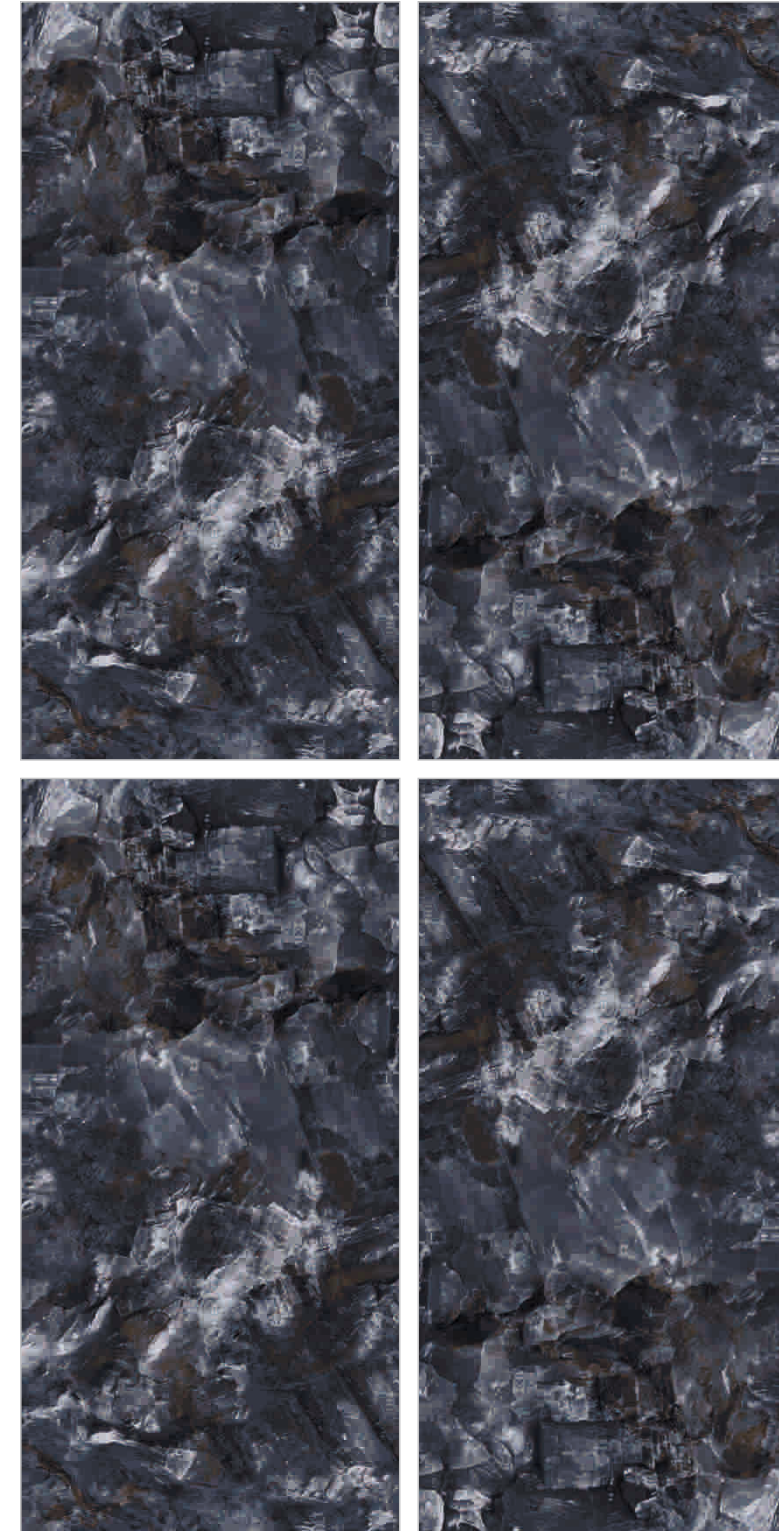

RANDOM 01

**ICE CUBE
BLACK**

Size
60x120cm

Finish
High Gloss

Thickness
8.8mm

TOUCH FOR

NEW
COLLECTION