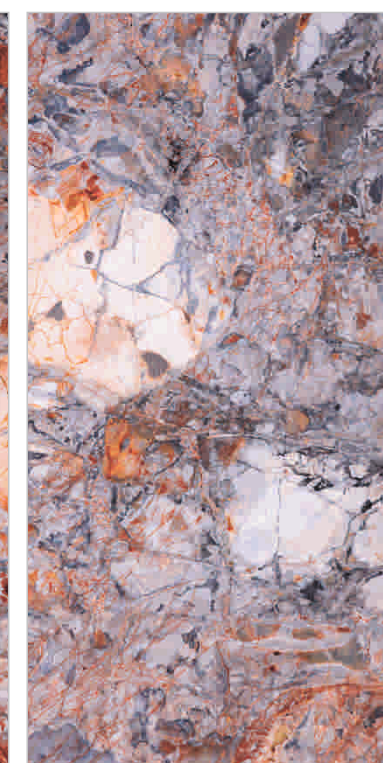

**LV**TM
GRANITO

www.lvgranito.com

RANDOM 04

INVISIBLE

Size
60x120cm

Finish
High Gloss

Thickness
8.8mm

TOUCH FOR