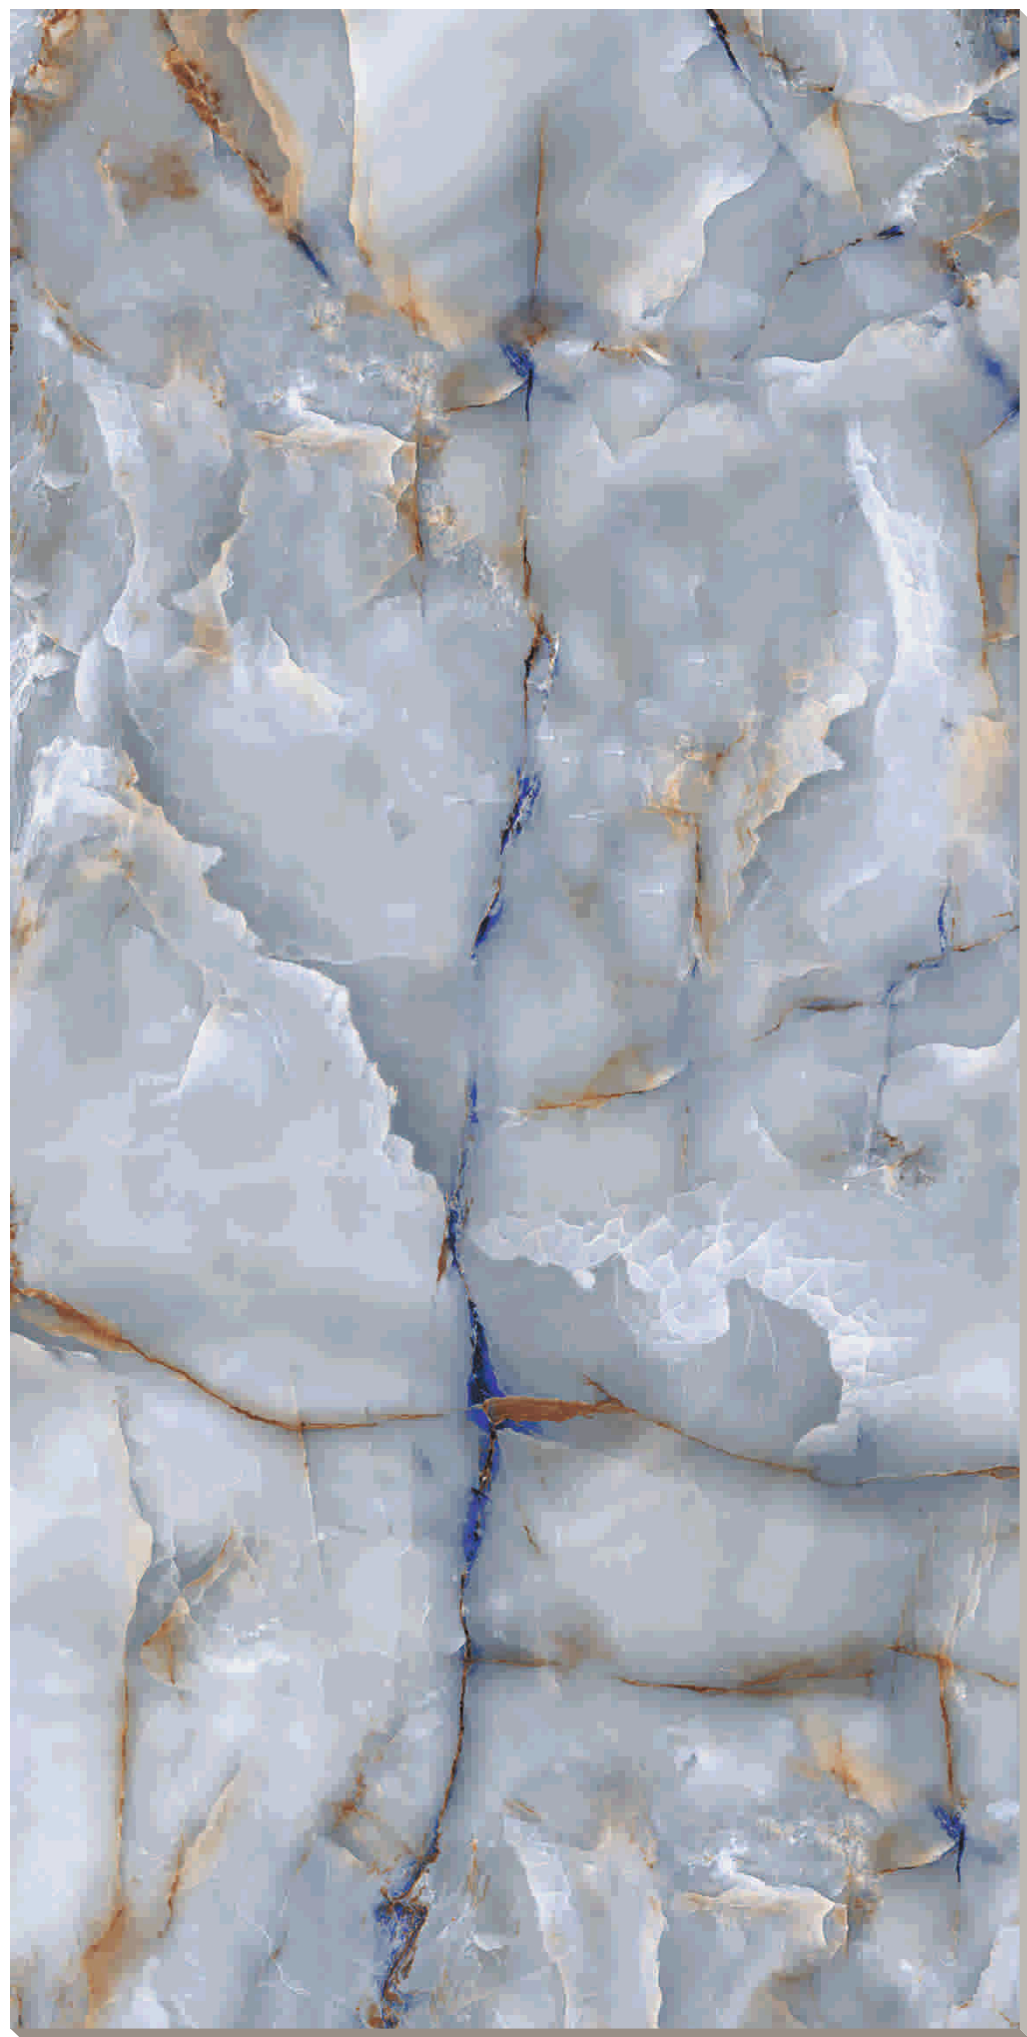

RANDOM 02

MORENA BROWN

Size
60x120cm

Finish
High Gloss

Thickness
8.8mm

TOUCH FOR

NEW
COLLECTION

Preview of
Morena Brown