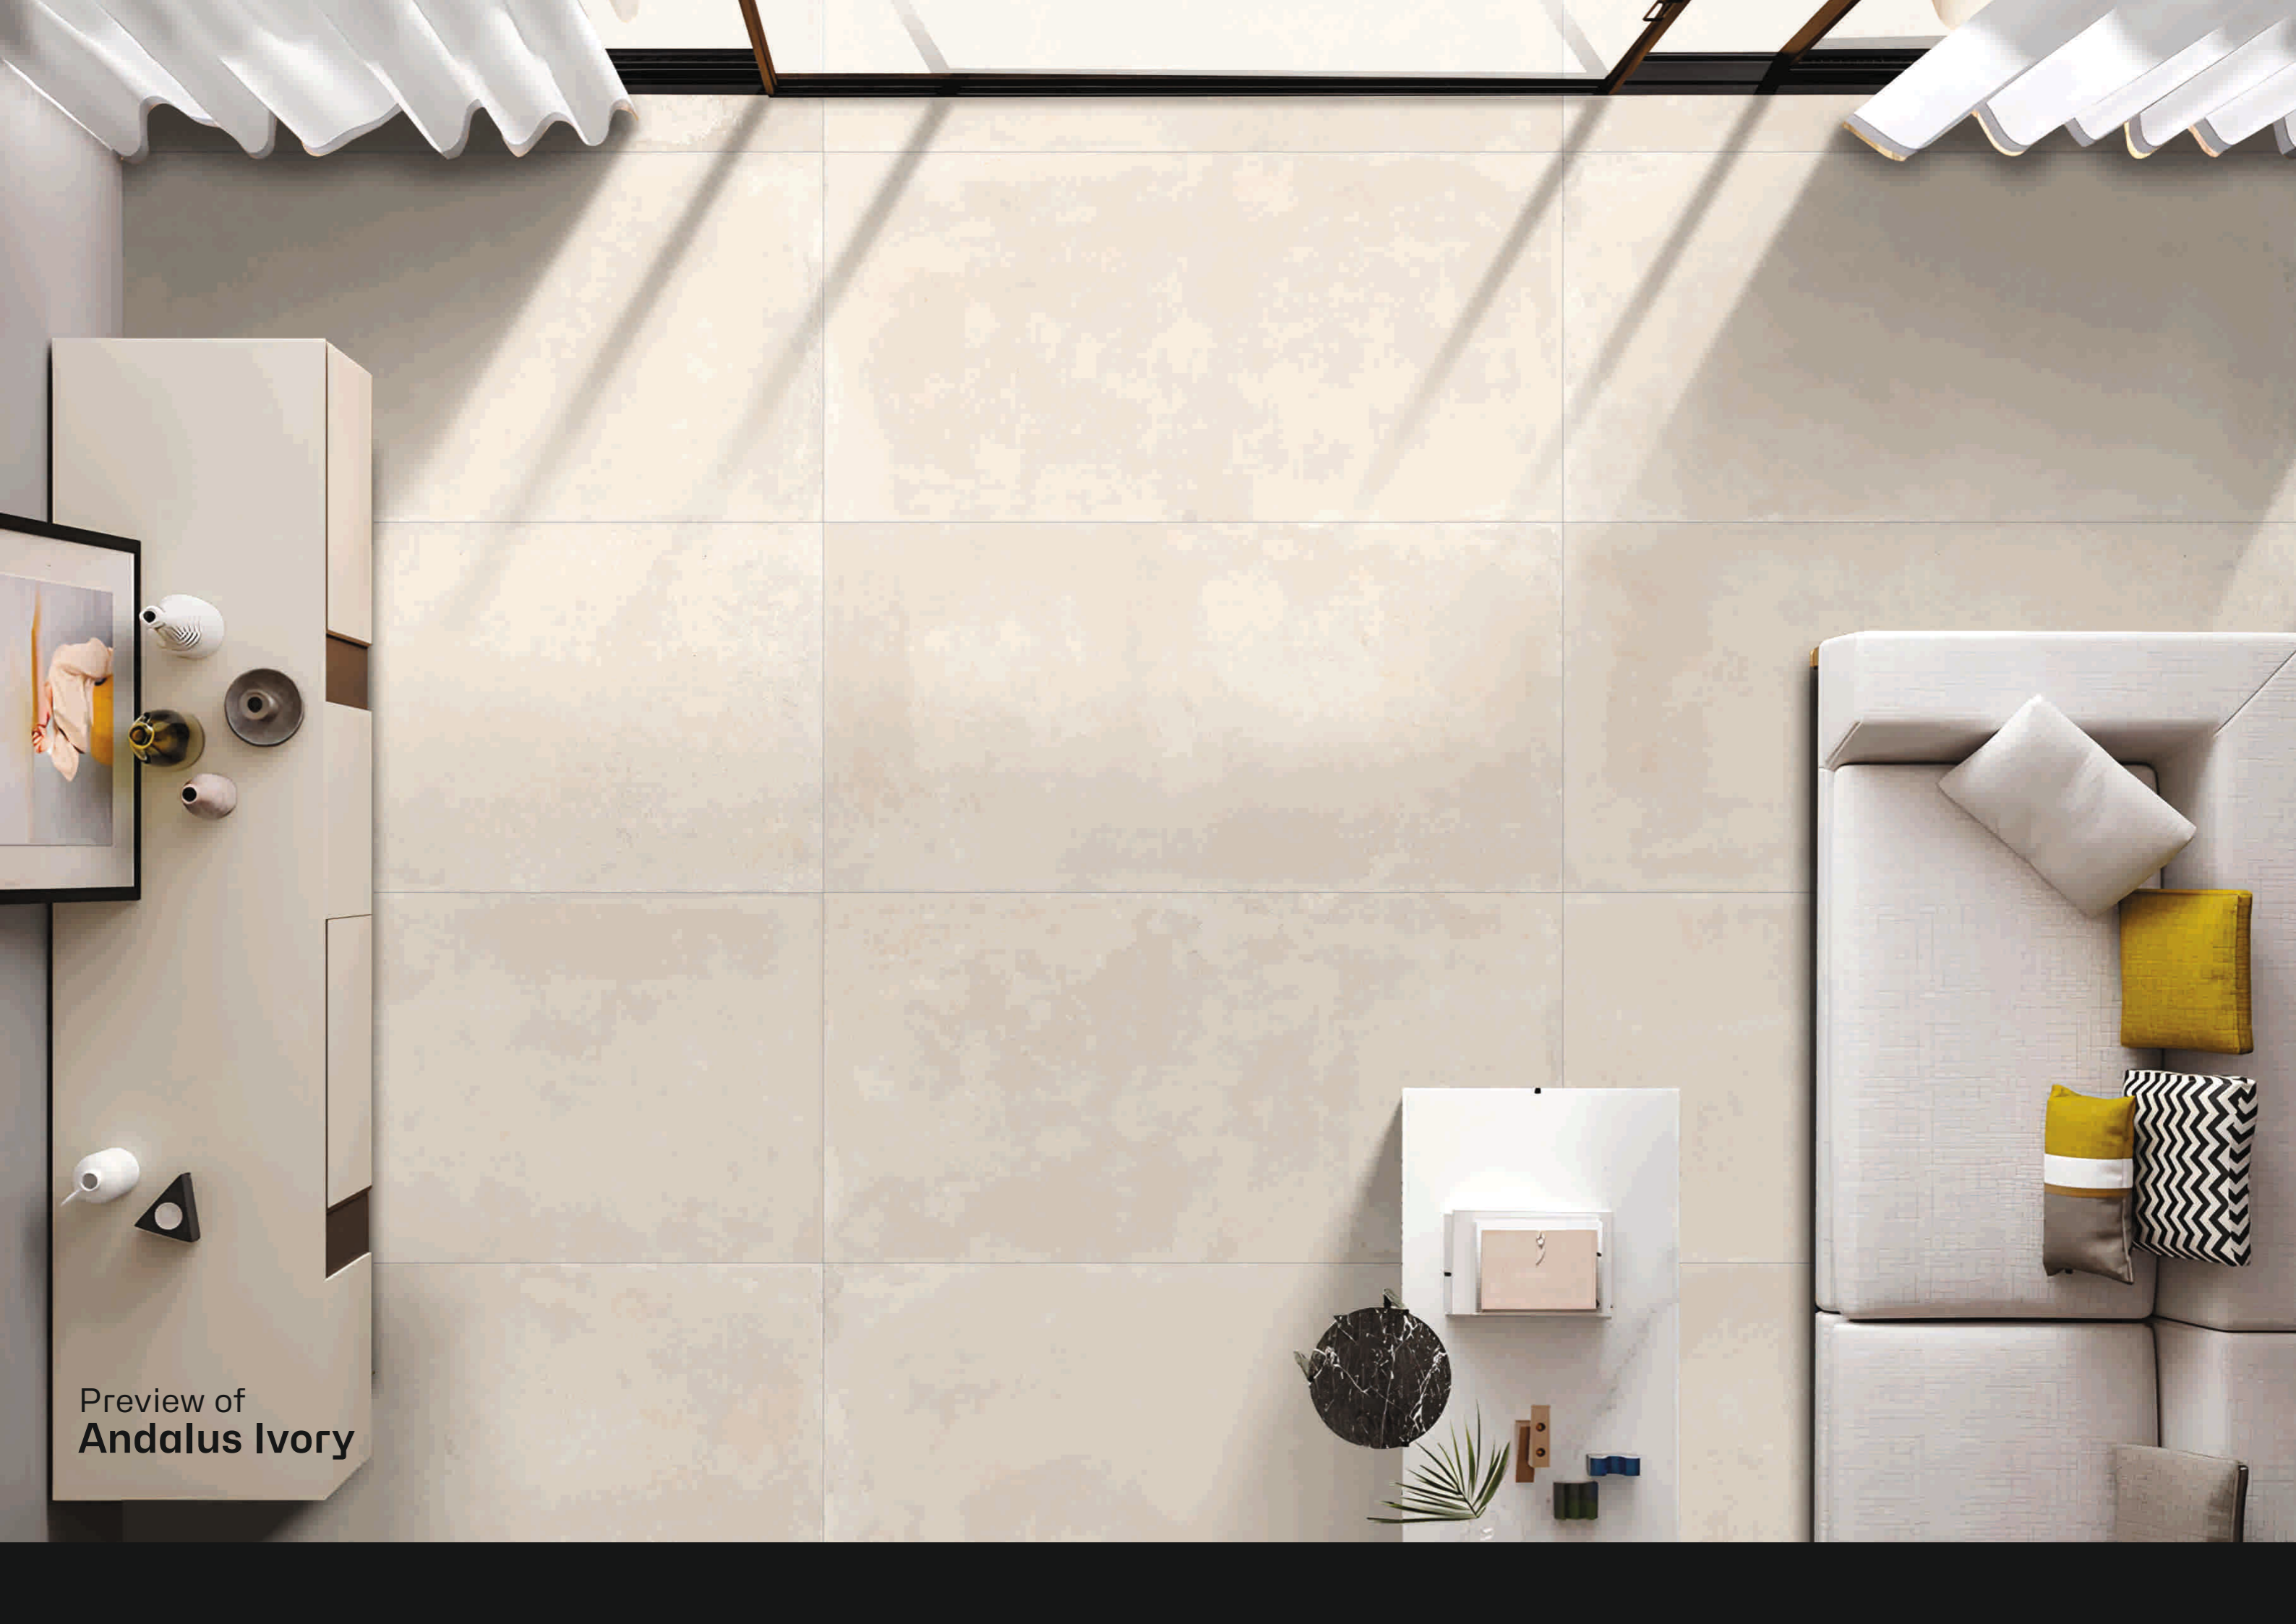

Preview of
Andalus Ivory

RANDOM 01

**BETTLE
TRAVENTINO**

Size
60x120cm

Finish
Matt

Thickness
8.8mm

TOUCH FOR
360°

**NEW
COLLECTION**