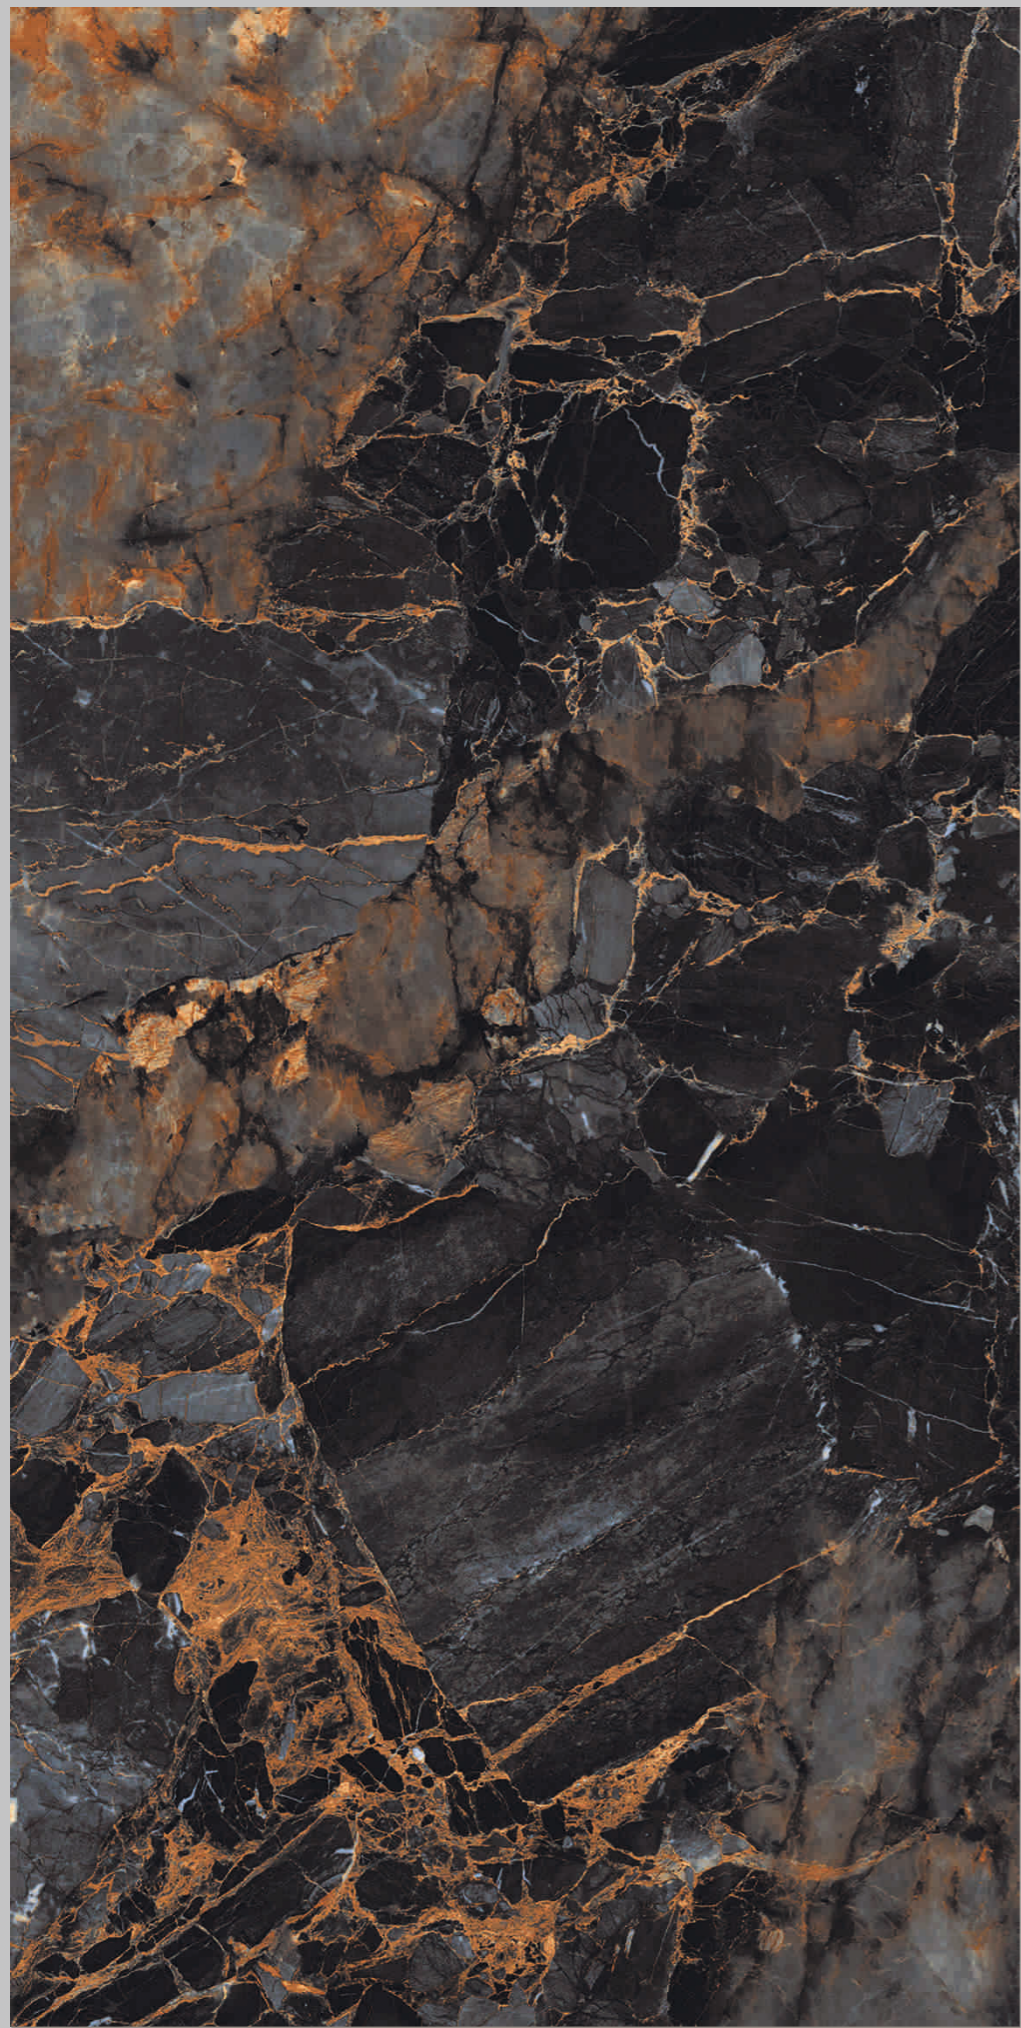

RANDOM 04

**VELEN
GOLD**

Size
60x120cm

Finish
Matt

Thickness
8.8mm

TOUCH FOR
360°

NEW
COLLECTION