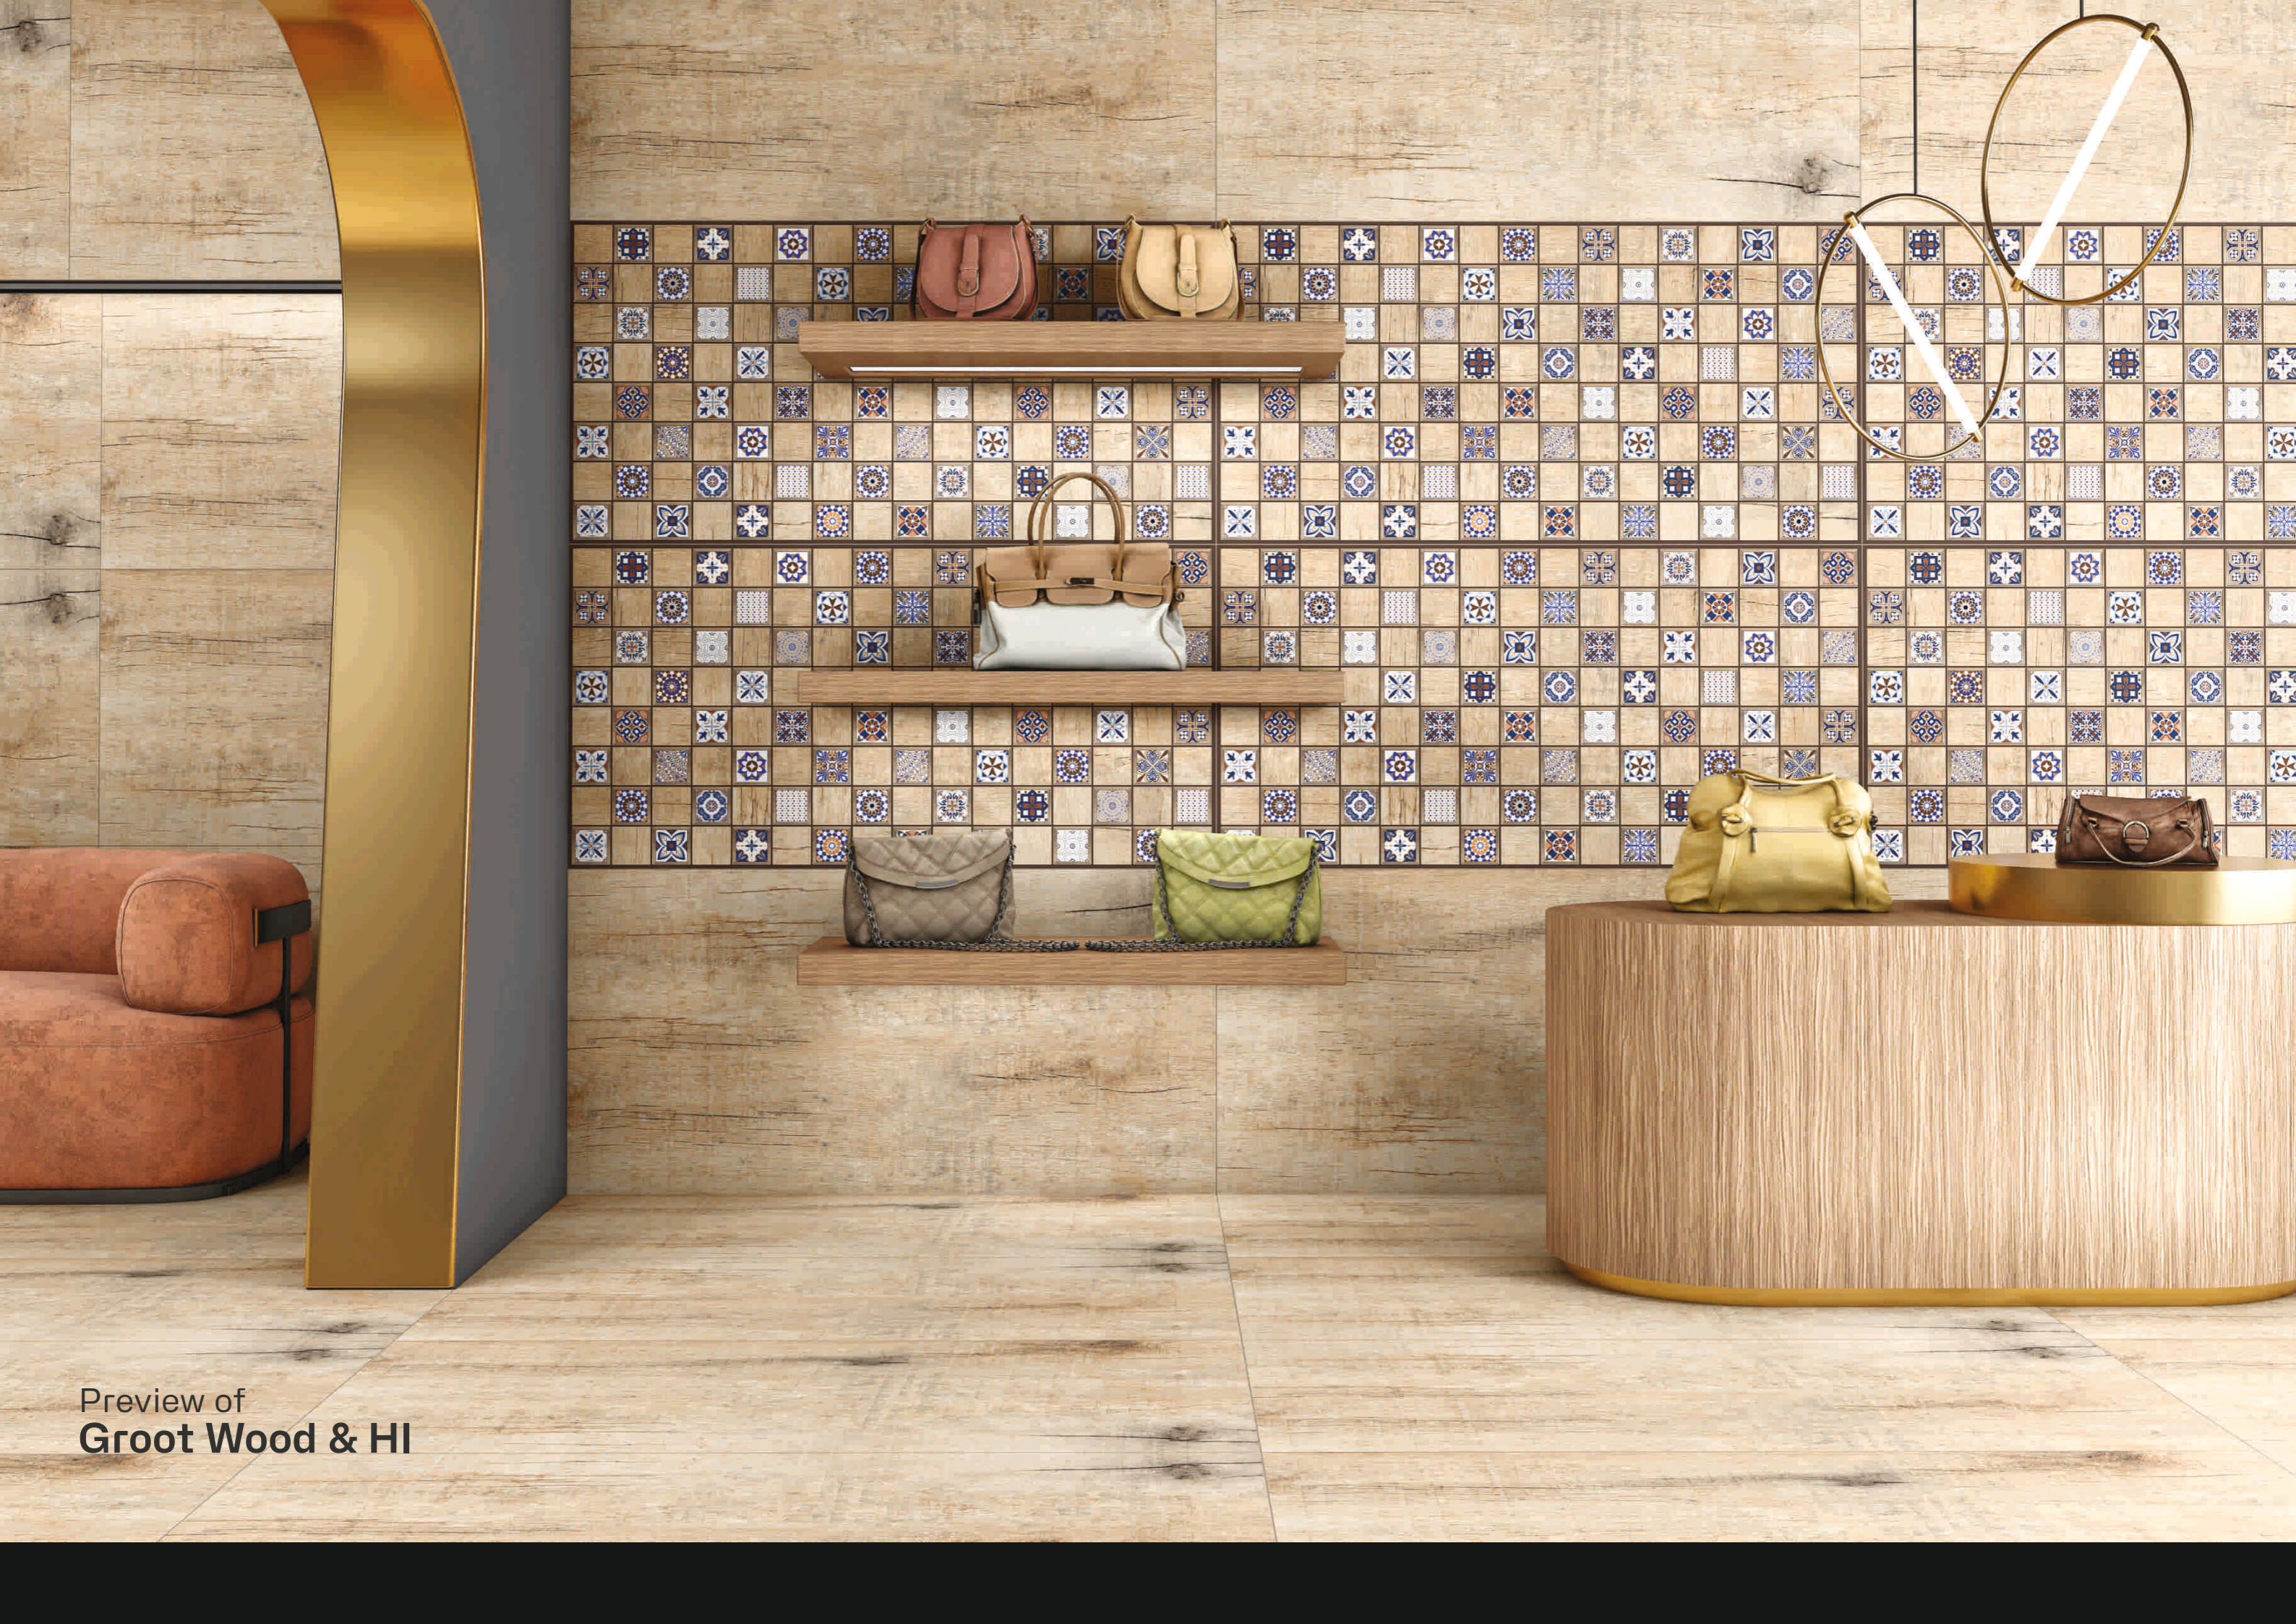

Preview of
Groot Wood & HI