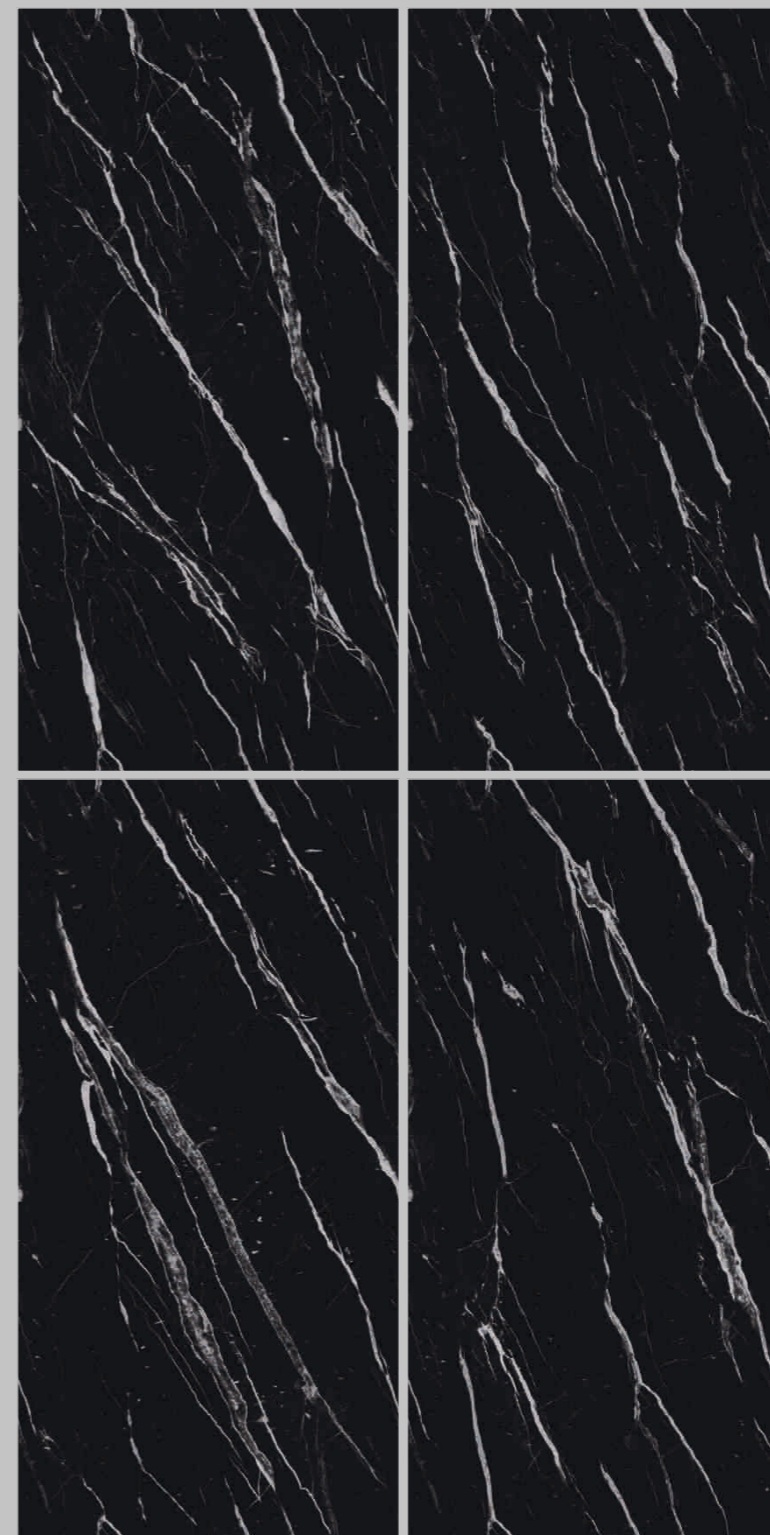

**ARGILLA
LIGHT
GREY**

Size
60x120cm

Finish
Matt

Thickness
8.8mm

TOUCH FOR
360°

**NEW
COLLECTION**

Preview of
Argilla Light Grey

RANDOM 04