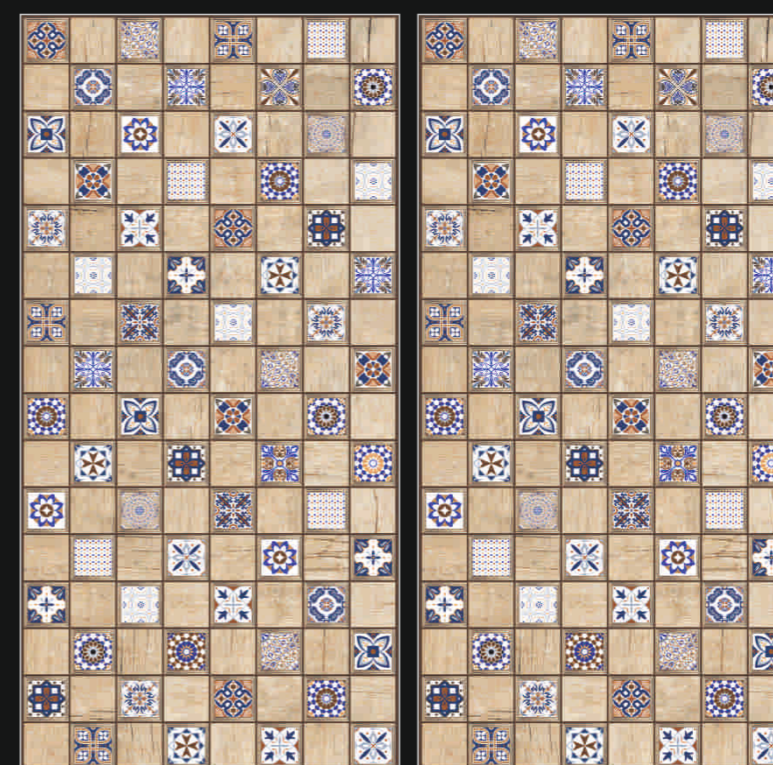

RANDOM 01

**GROOT
WOOD
HL**

Size
60x120cm

Finish
Matt

Thickness
8.8mm

TOUCH FOR
360°

**NEW
COLLECTION**