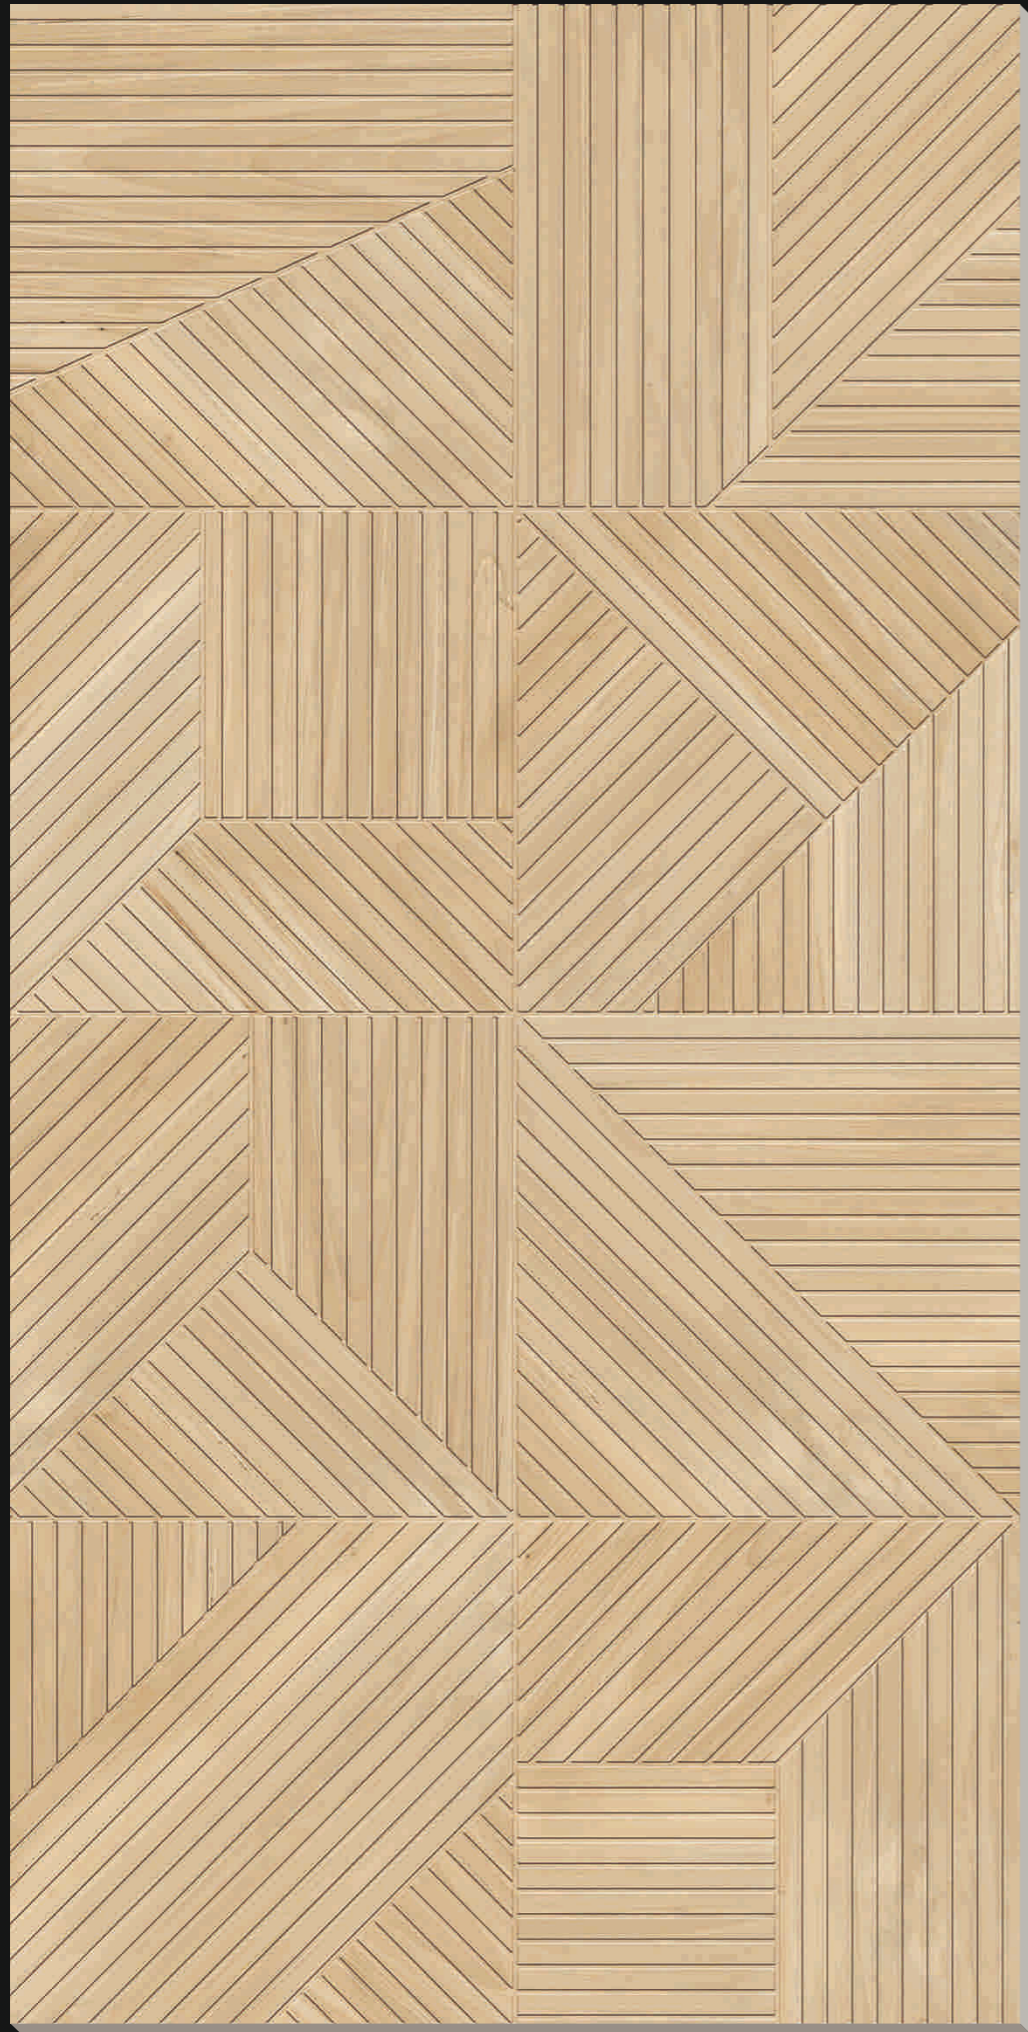

RANDOM 04

**ATLIER
PIN**

Size
60x120cm

Finish
Matt

Thickness
8.8mm

TOUCH FOR
360°

**NEW
COLLECTION**

RANDOM 04