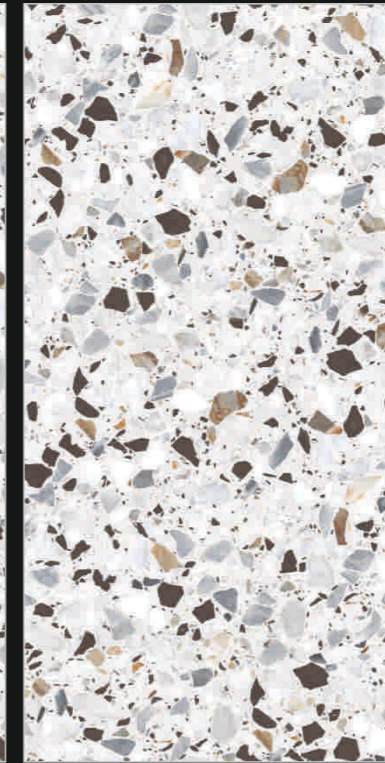

RANDOM 06

**RAYCO
WHITE**

Size
60x120cm

Finish
Matt

Thickness
8.8mm

TOUCH FOR
360°

**NEW
COLLECTION**

Preview of
Rayco White