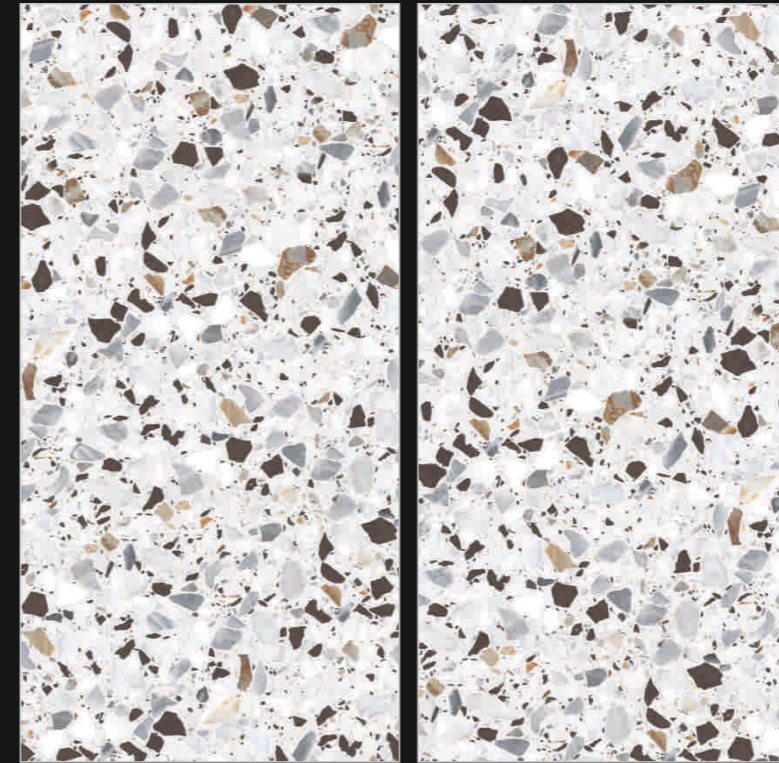

RANDOM 06

**RAYCO
WHITE**

Size
60x120cm

Finish
Matt

Thickness
8.8mm

TOUCH FOR
360°

**NEW
COLLECTION**

Preview of
Rayco White