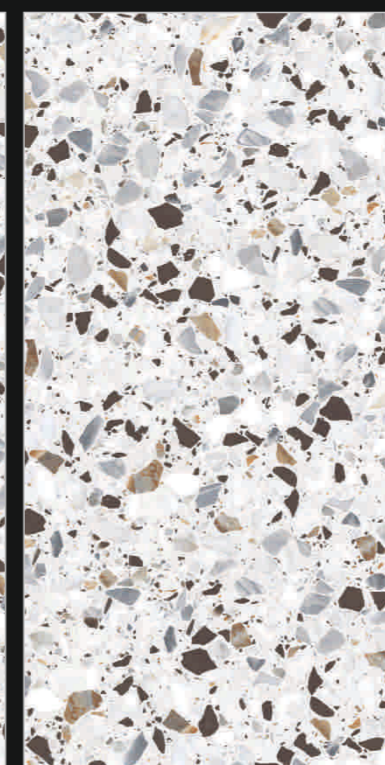

RANDOM 06

**RAYCO
WHITE**

Size
60x120cm

Finish
Matt

Thickness
8.8mm

TOUCH FOR
360°

**NEW
COLLECTION**

Preview of
Rayco White