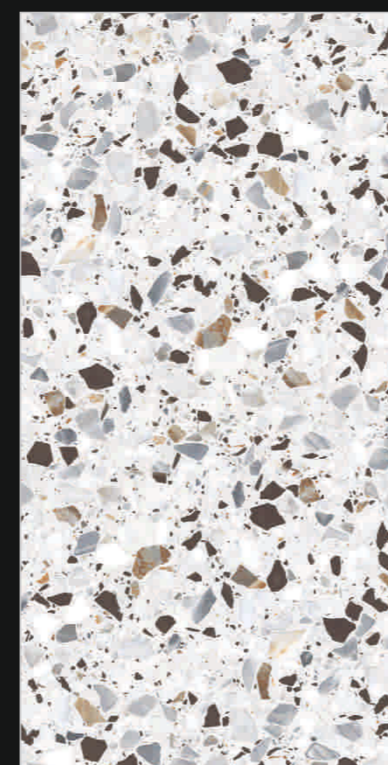

RANDOM 06

**RAYCO
WHITE**

Size
60x120cm

Finish
Matt

Thickness
8.8mm

TOUCH FOR
360°

**NEW
COLLECTION**

Preview of
Rayco White