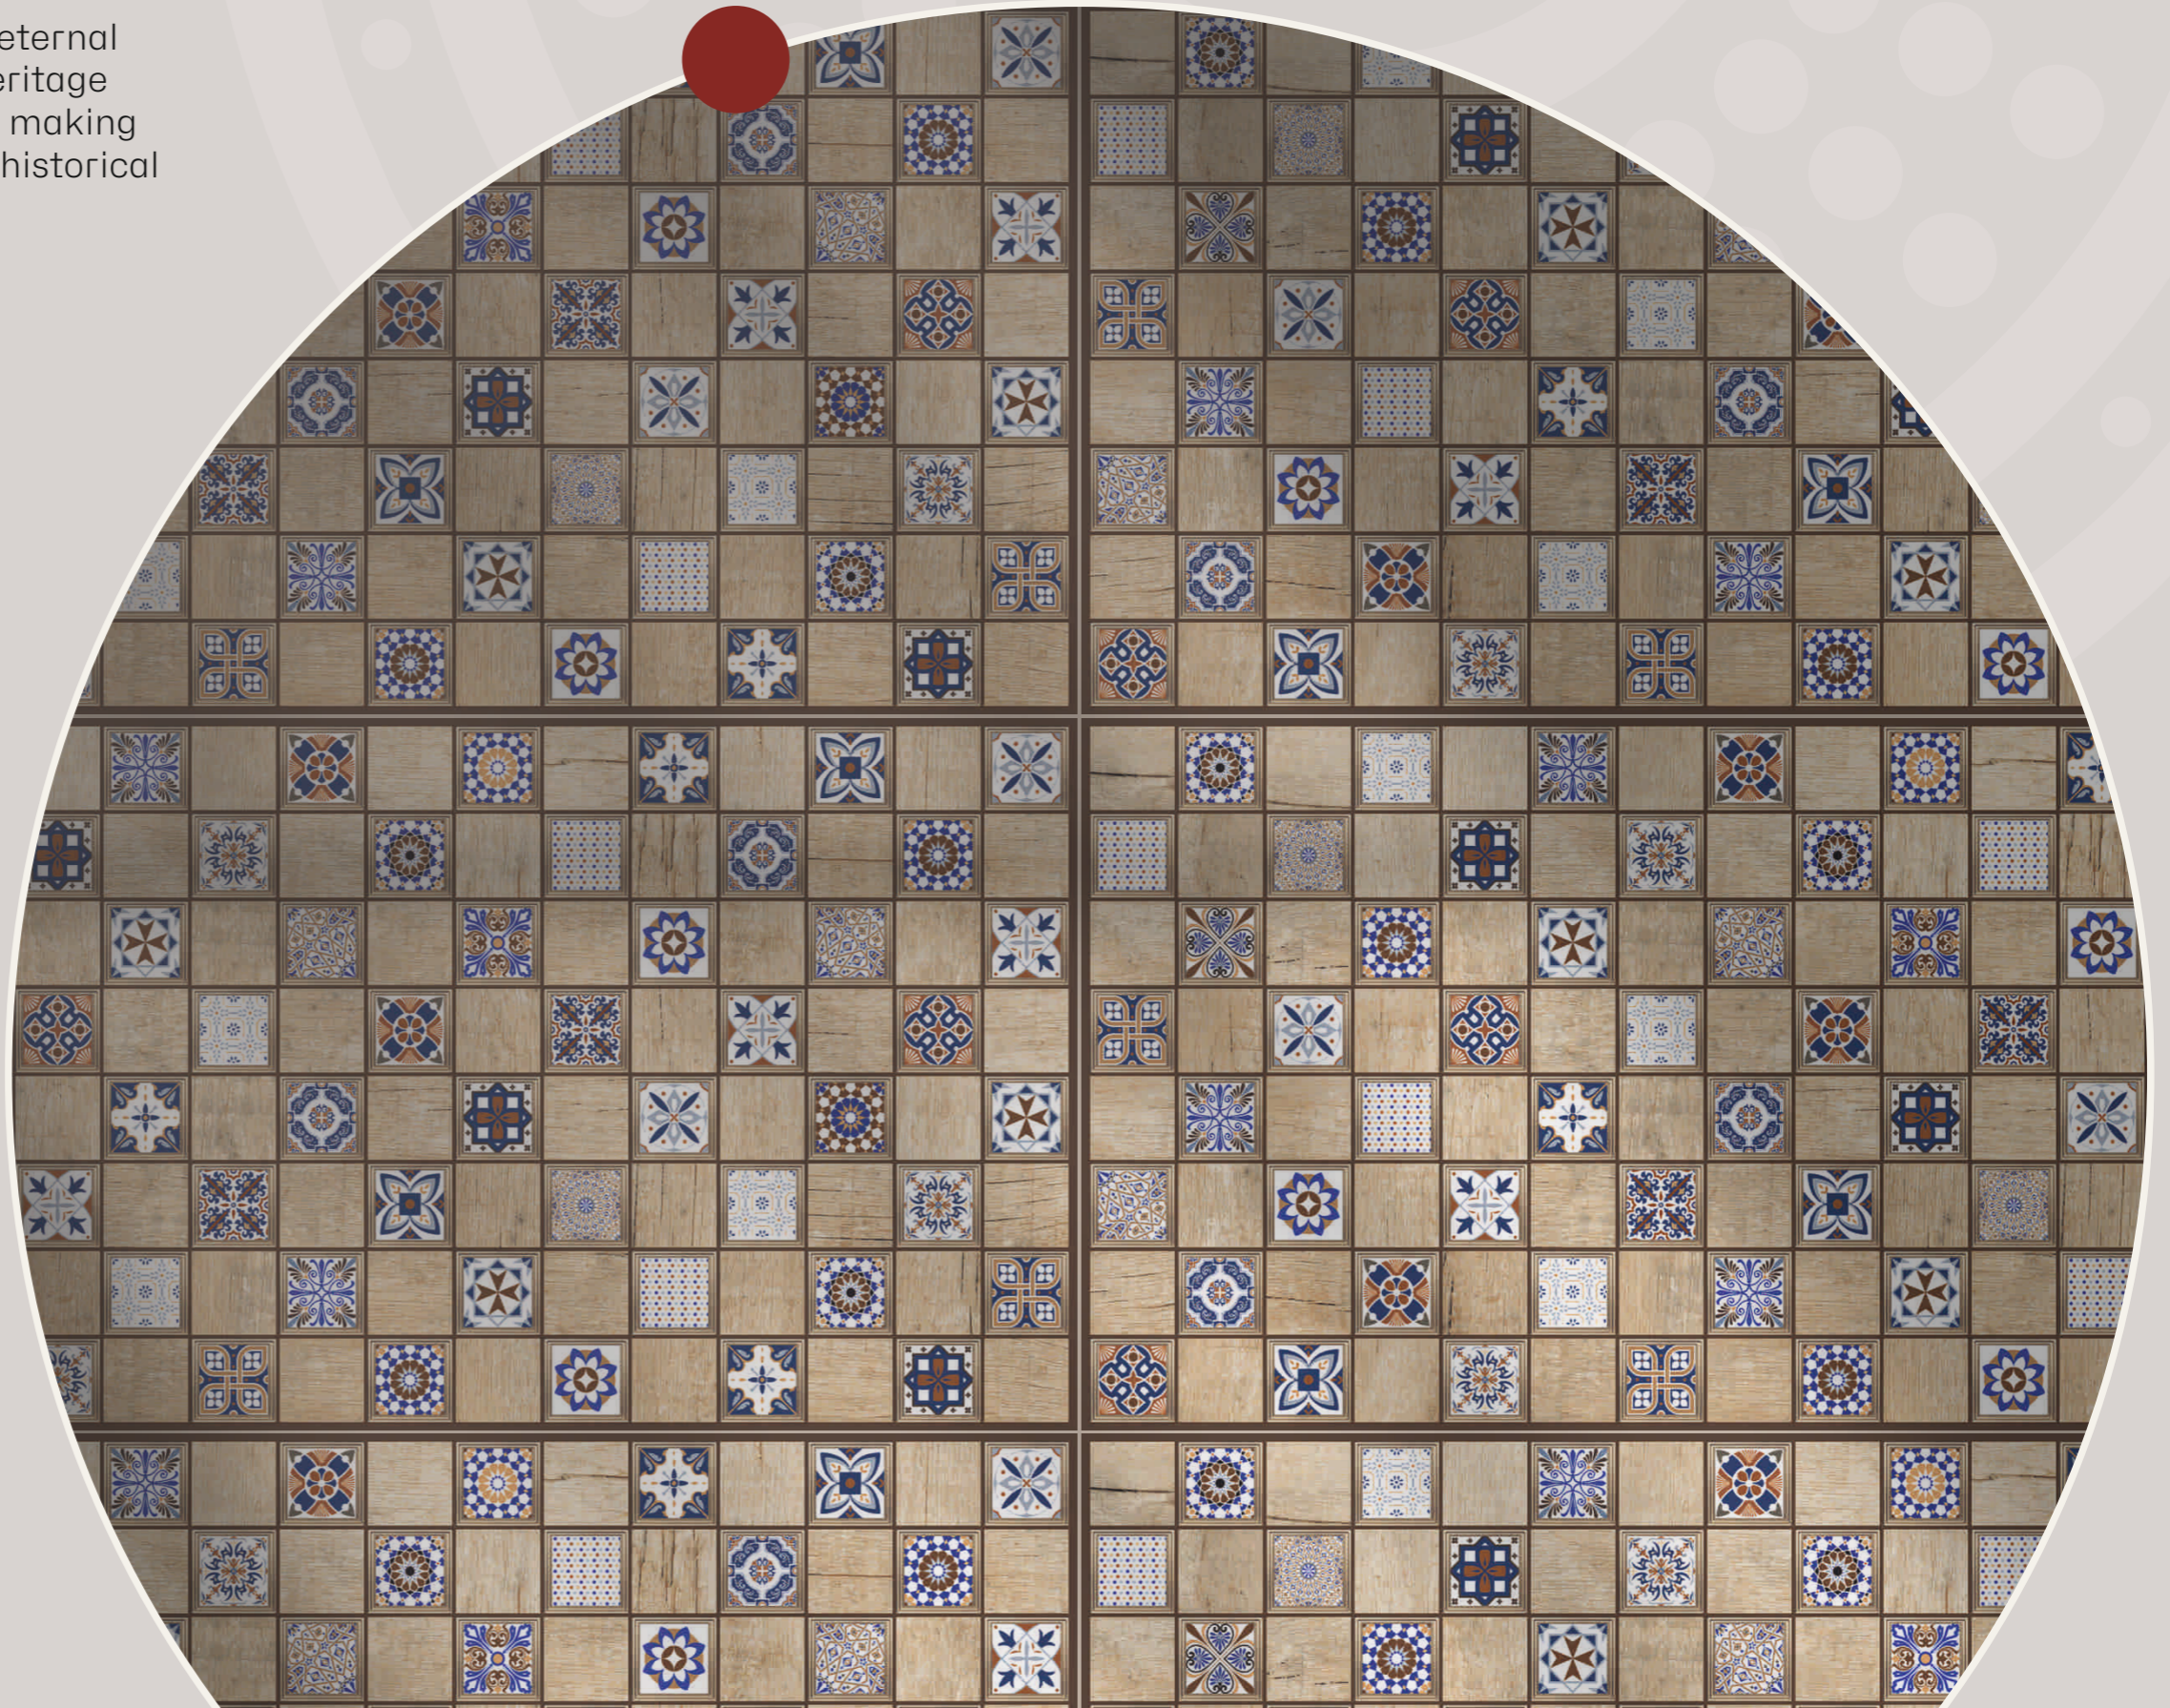

Finish
Matt

Thickness
8.8mm

TOUCH FOR

**NEW
COLLECTION**

Preview of
Zett Ivory

matt decor

Our sleek matt decor tiles have an eternal classy subtle finish imbued with heritage value due to their classical patterns making it the perfect blend of modern and historical charm.