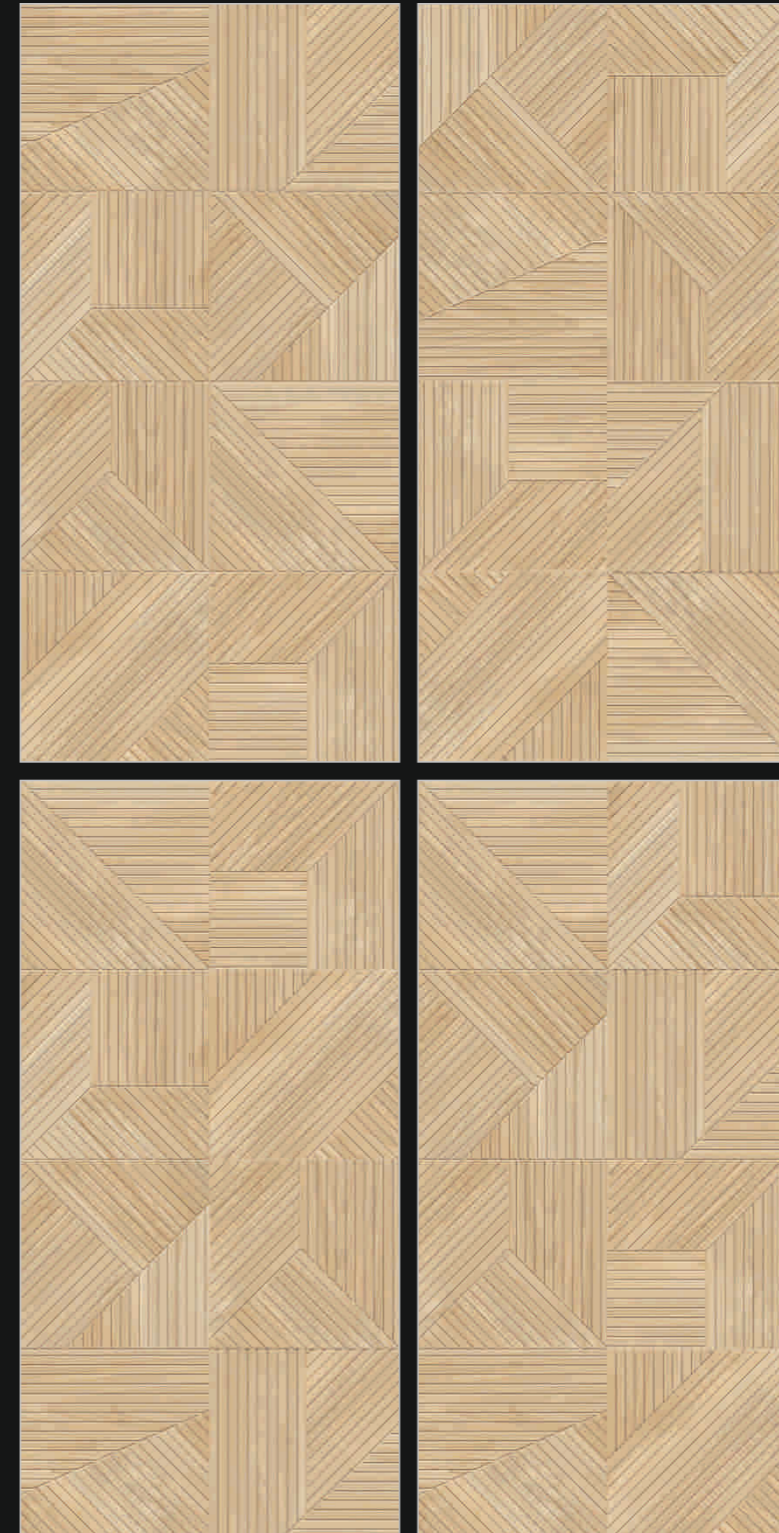

RANDOM 04

**ATLIER
PIN**

Size
60x120cm

Finish
Matt

Thickness
8.8mm

TOUCH FOR
360°

**NEW
COLLECTION**

RANDOM 04