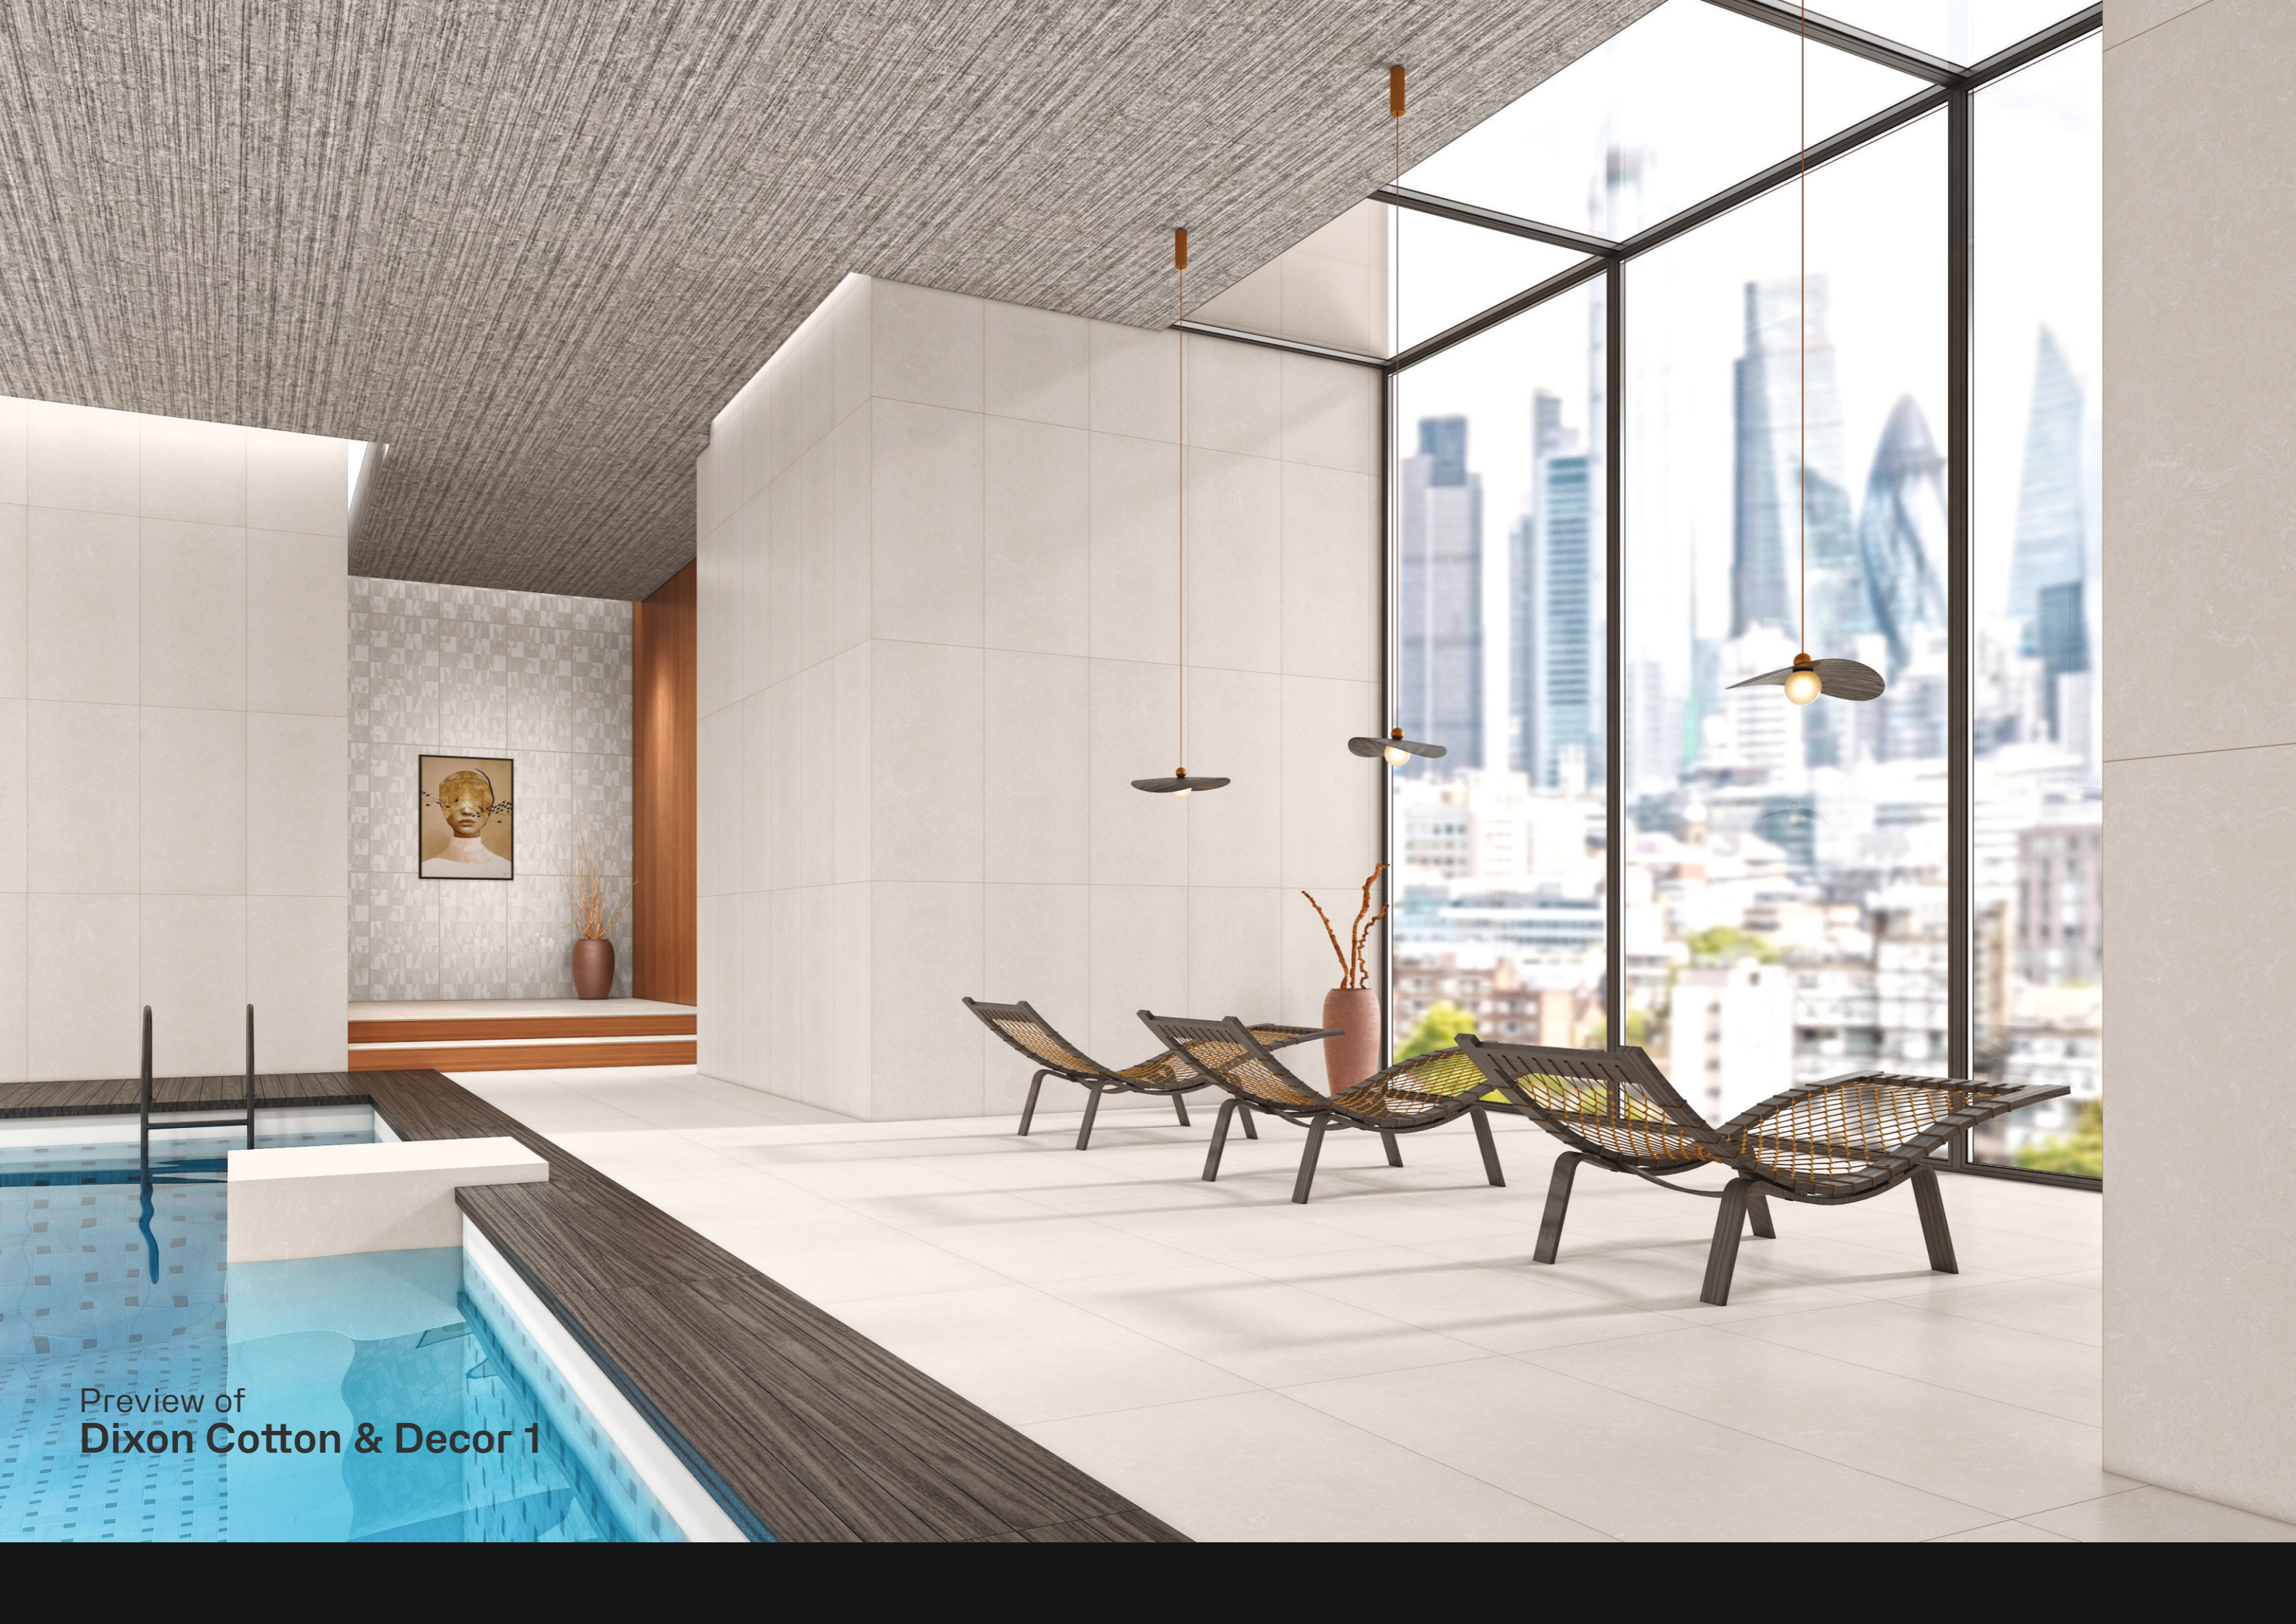

**DIXON  
COTTON  
DÉCOR 1**

Size  
**60x120cm**

Finish  
**Porsh + Carving**

Thickness  
**8.8mm**

TOUCH FOR  
**360°**

**NEW  
COLLECTION**

Preview of  
**Dixon Cotton & Decor 1**

RANDOM 06